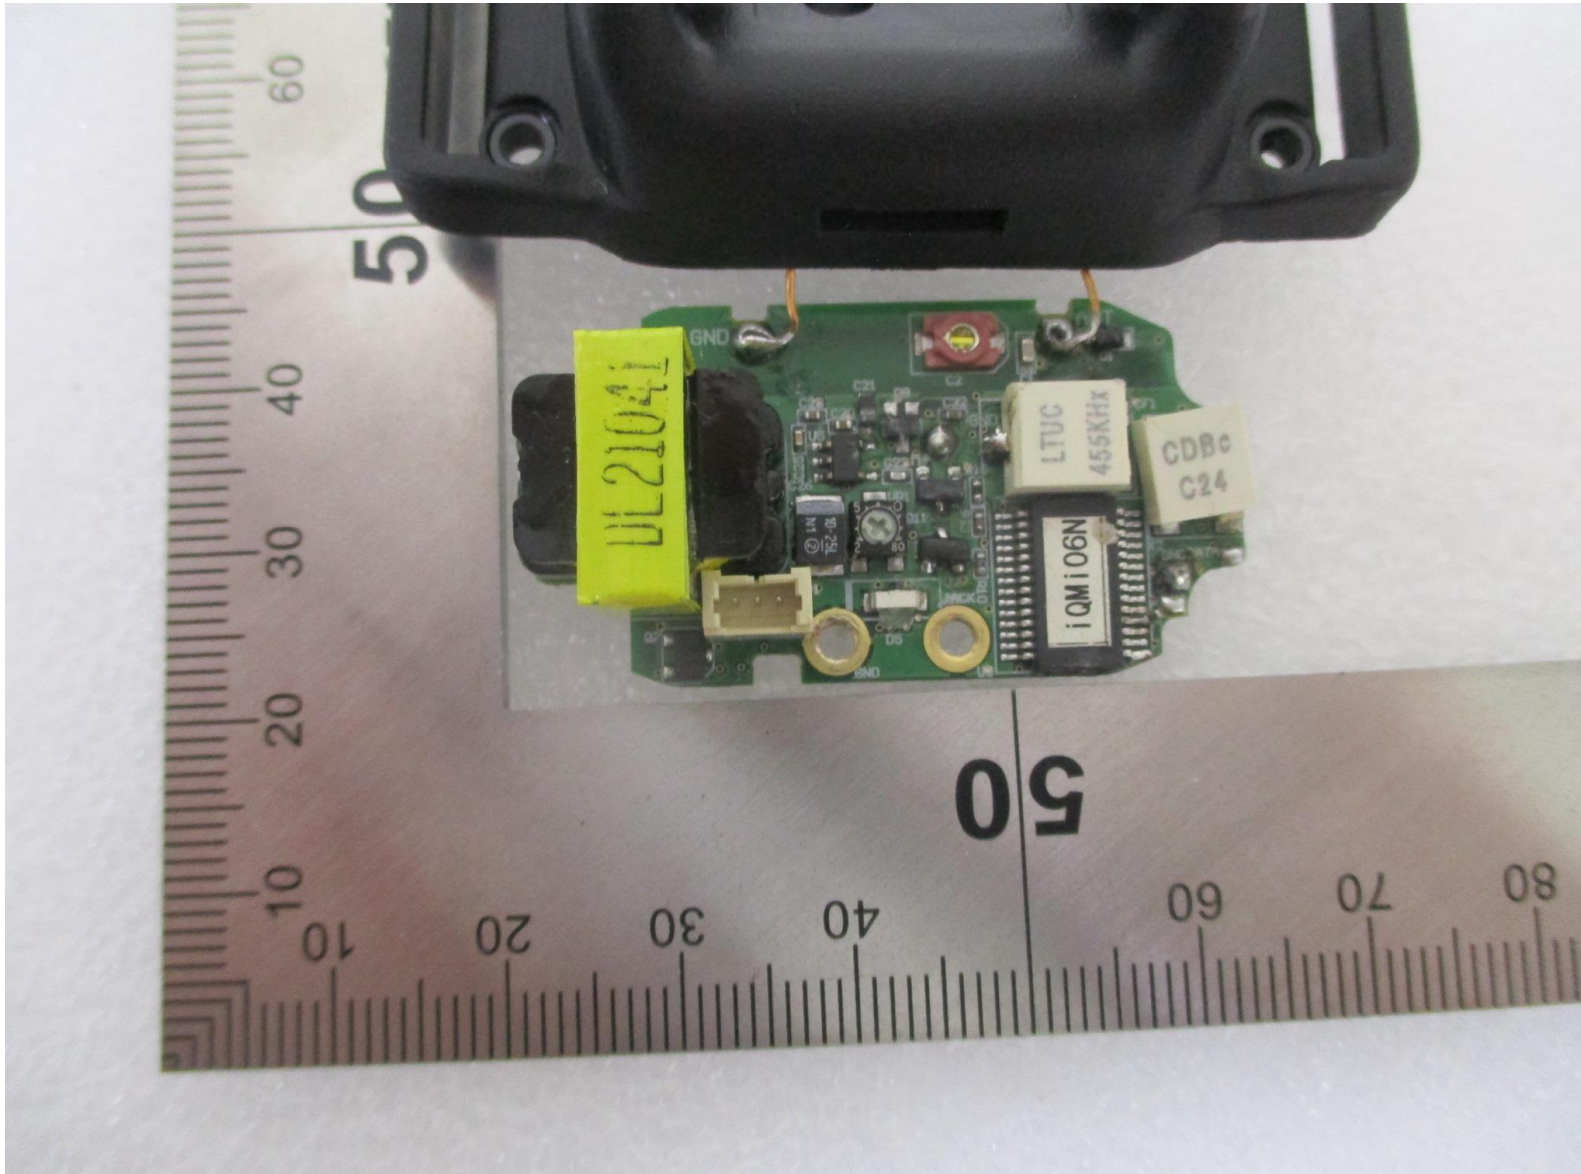

## Internal Photo

Applicant Name : Dogtra Co., Ltd.

Product Name : DOG TRAINING DEVICE

Model Name : iQ MINI Rx

Inside

Main Board Front

Main Board Rear

Battery Front

Battery Rear

AC/DC Adapter Front

AC/DC Adapter Rear

AC/DC Adapter Label