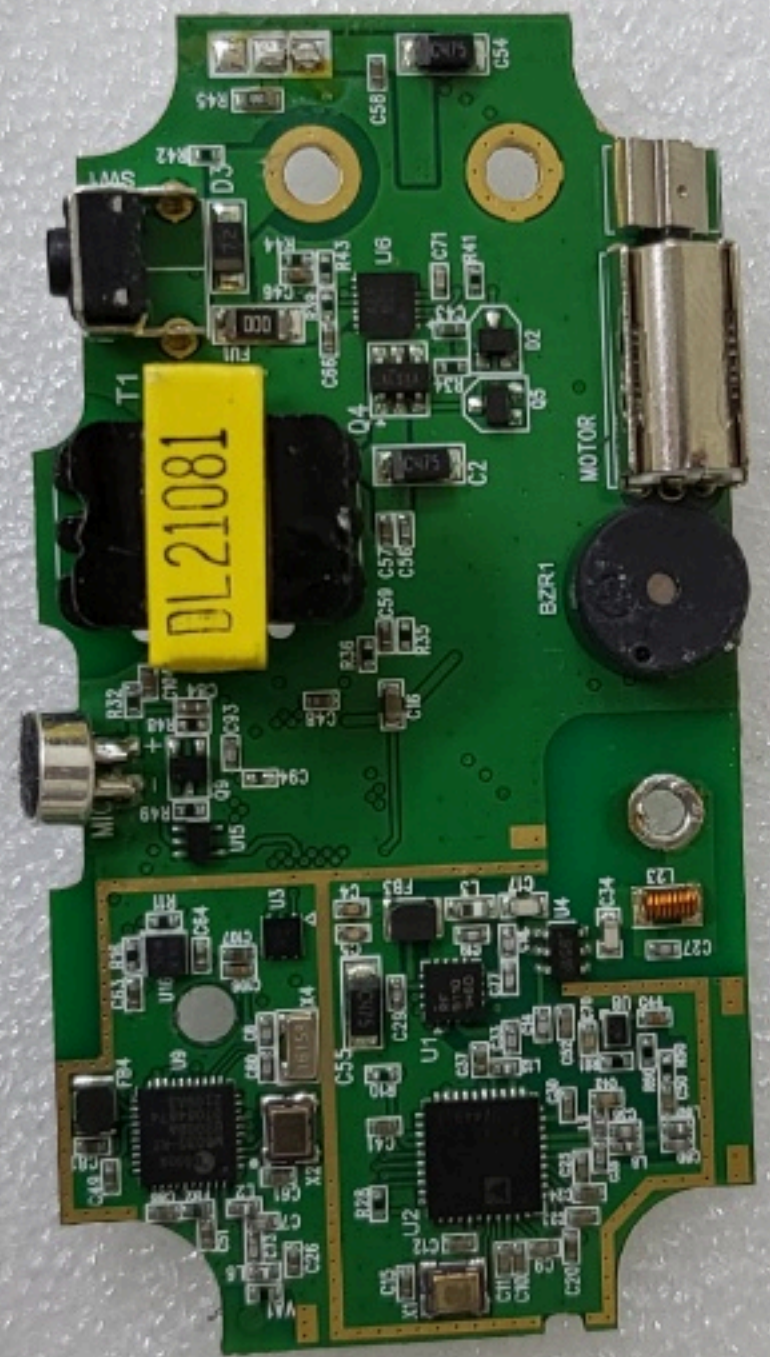

BT Antenna

LEAD-FREE  
MAXIM  
J210903  
PF2 Receiver  
Rev1.0(A/D+HXP)

#20

1 2 3 4 5 6 7 8 9 10 11 12  
30m 20N 20°C KR9116

5 10