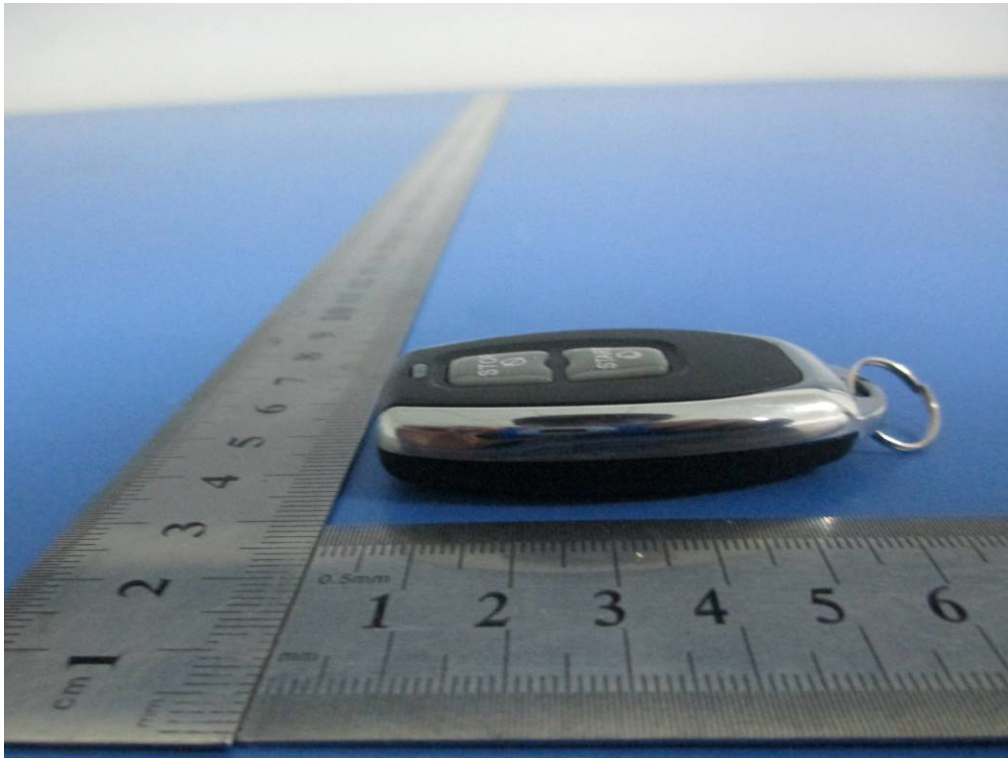

SIEMIC, Inc.

Accessing global markets

Title: RF Test Report for Remote Control
Model: CDT20
To: FCC 15.231-2012, ANSI C63.4:2009

Report No.: 13020291-FCC-R1
Issue Date: May 20, 2013
Page: 24 of 33
www.siemic.com.cn

Left View of EUT