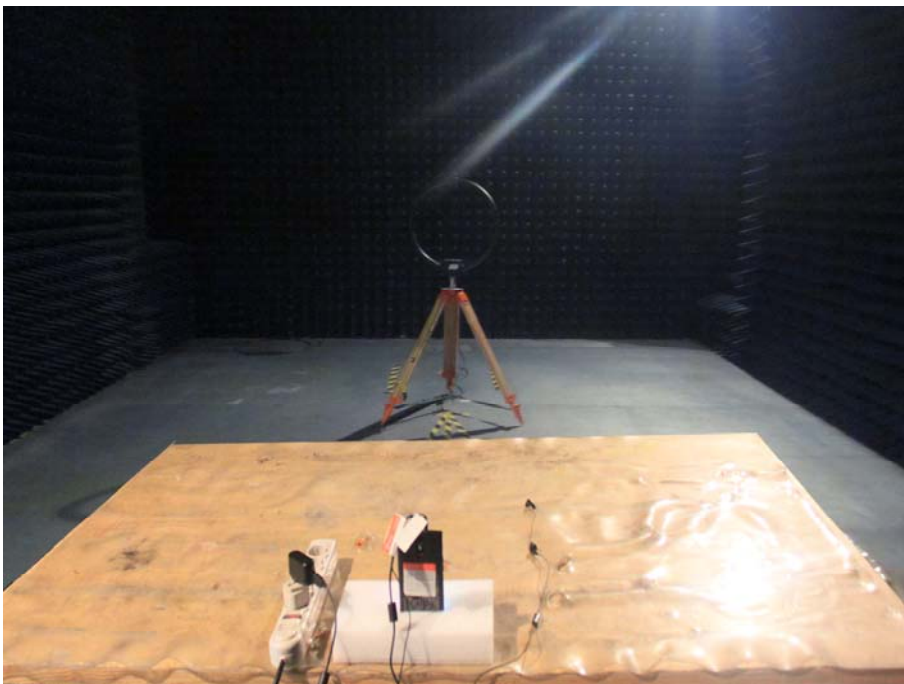

Photographs –Model U5E Test Setup

Photograph – Conducted Emission Test Setup

1.1 Photograph – Radiation Spurious Emission Test Setup

32.768kHz ~30MHz

30MHz-1GHz

Above 1GHz