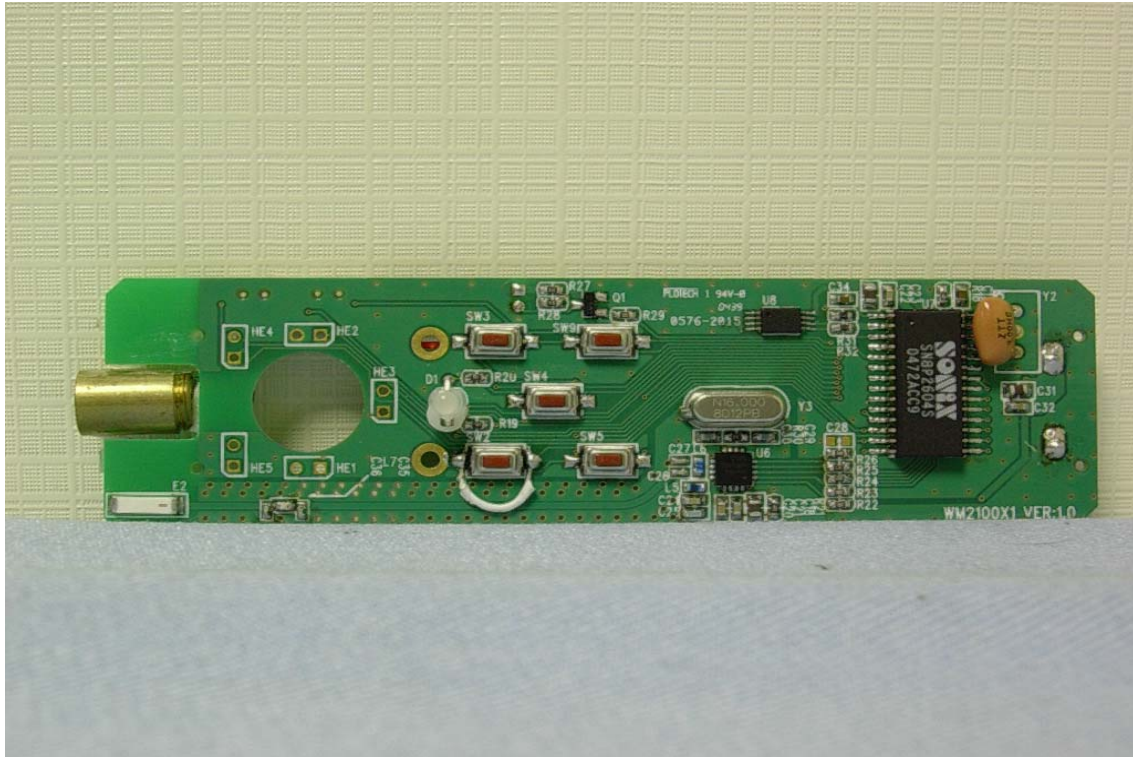

INTERNAL PHOTOGRAPHS OF EUT

Model: WM2100X1

Model: WM2200X1