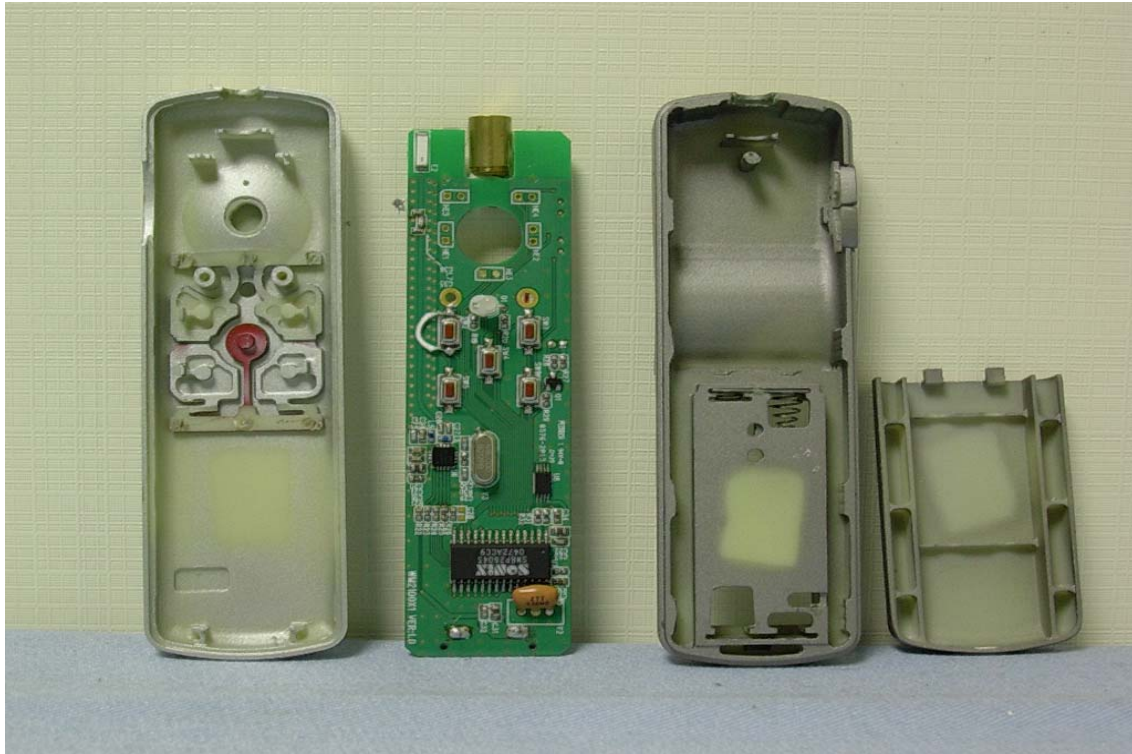

INTERNAL PHOTOGRAPHS OF EUT

Model: WM2100X1

Model: WM2200X1