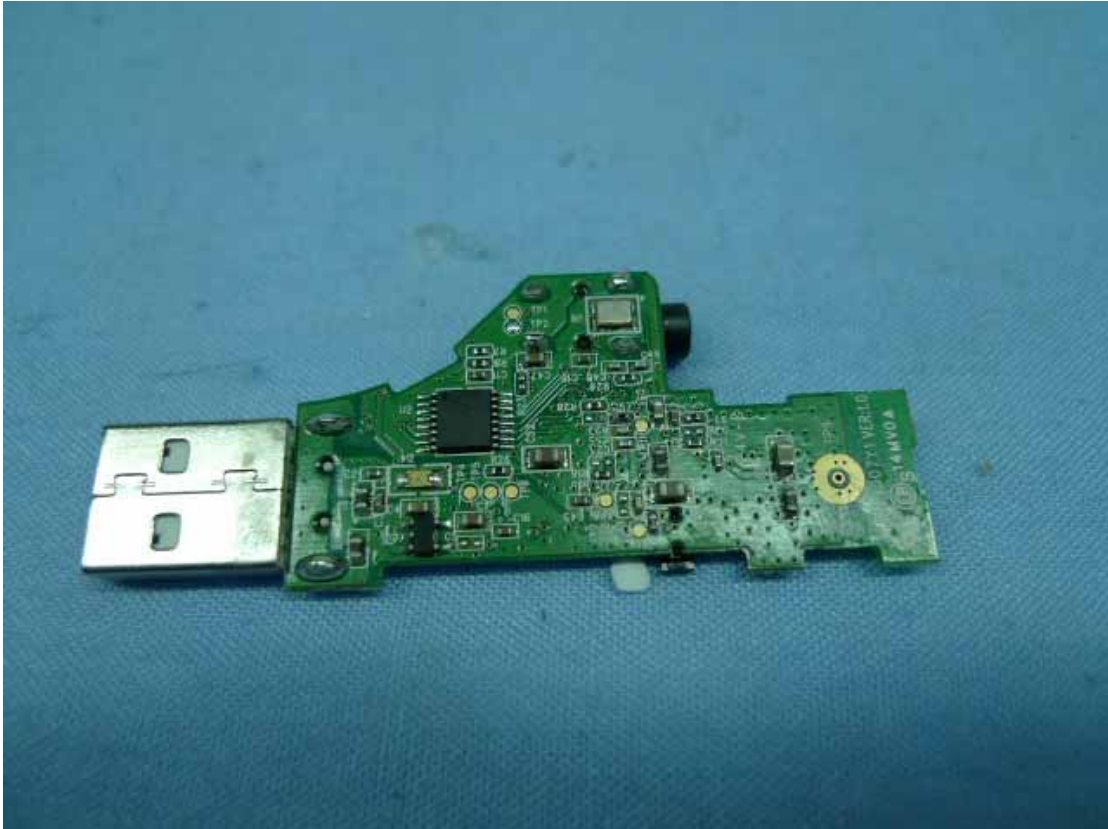

Good Way
FCC ID: SW8WD9007

USB TV Dongle

Figure 1
PCB (Front View)

Figure 2
PCB (Back View)

Figure 3
Crystal Oscillator