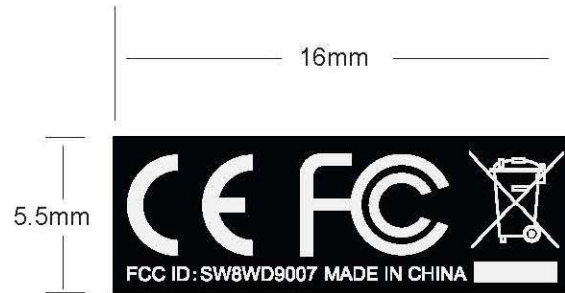

USB TV dongle Label

Location