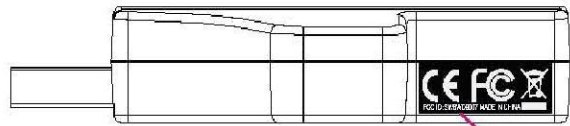

USB TV dongle Label

Location