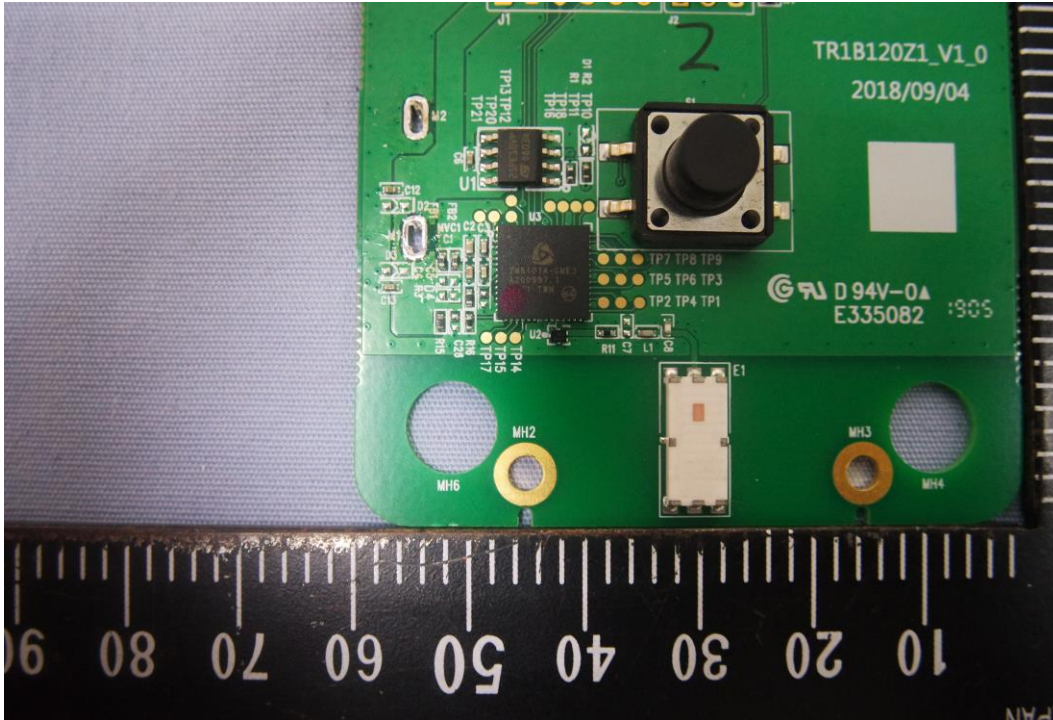

INTERNAL PHOTOGRAPHS OF EUT

RF IC & Crystal

SAW filter

Antenna