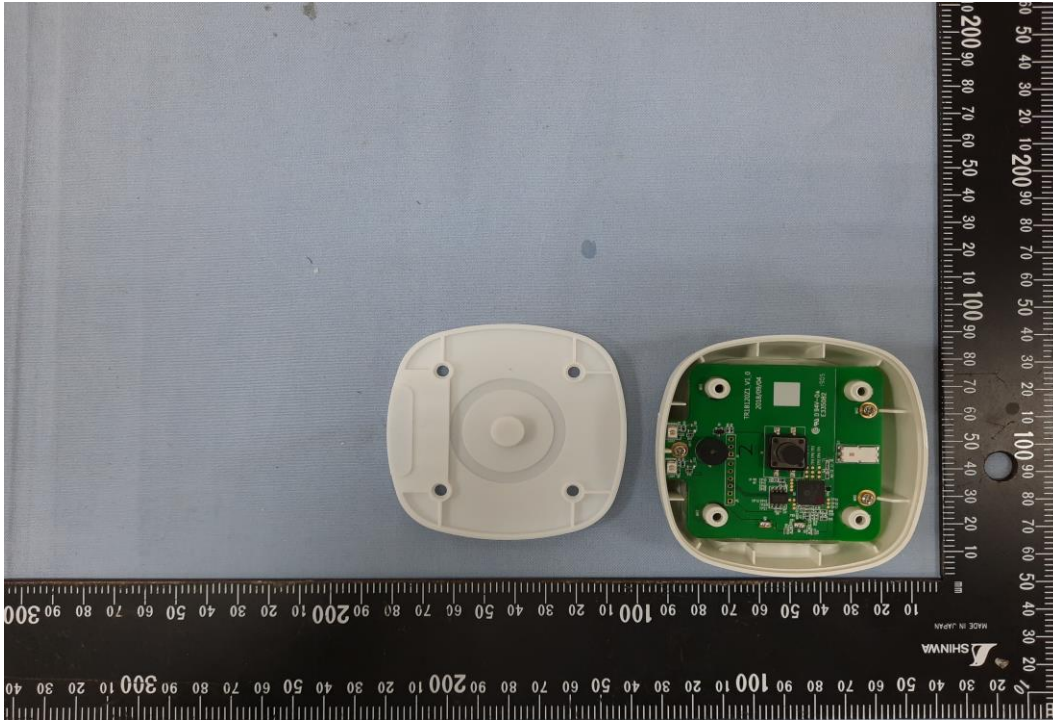

INTERNAL PHOTOGRAPHS OF EUT

RF IC & Crystal

SAW filter

Antenna