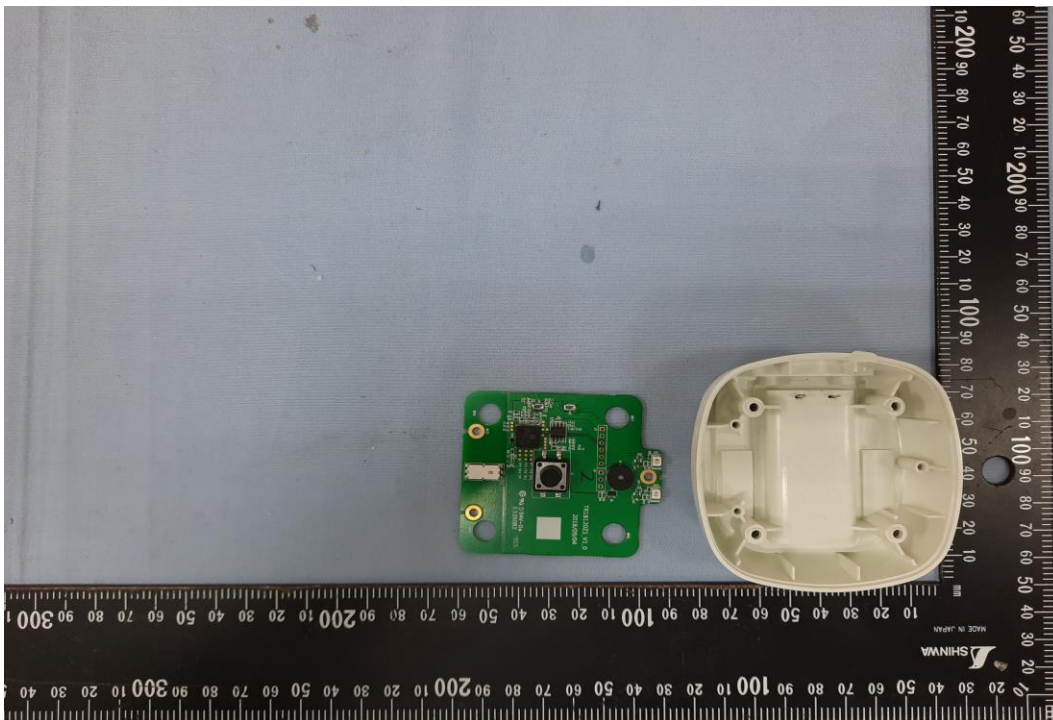

INTERNAL PHOTOGRAPHS OF EUT

RF IC & Crystal

SAW filter

Antenna