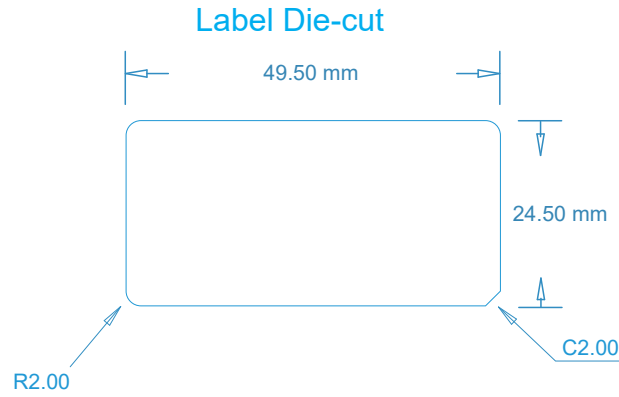

### Artwork

依照產品需求打印序號框範圍  
Size:30 x10mm

### USB-C Smart Dock

Model: DUD8070

Input Rating: DC 20V=6.75A

Contains FCC ID: SW8TM51010

This device complies with Part 15 of the FCC Rules. Operation is subject to the following two conditions: (1) this device may not cause harmful interference, and (2) this device must accept any interference received, including interference that may cause undesired operation.