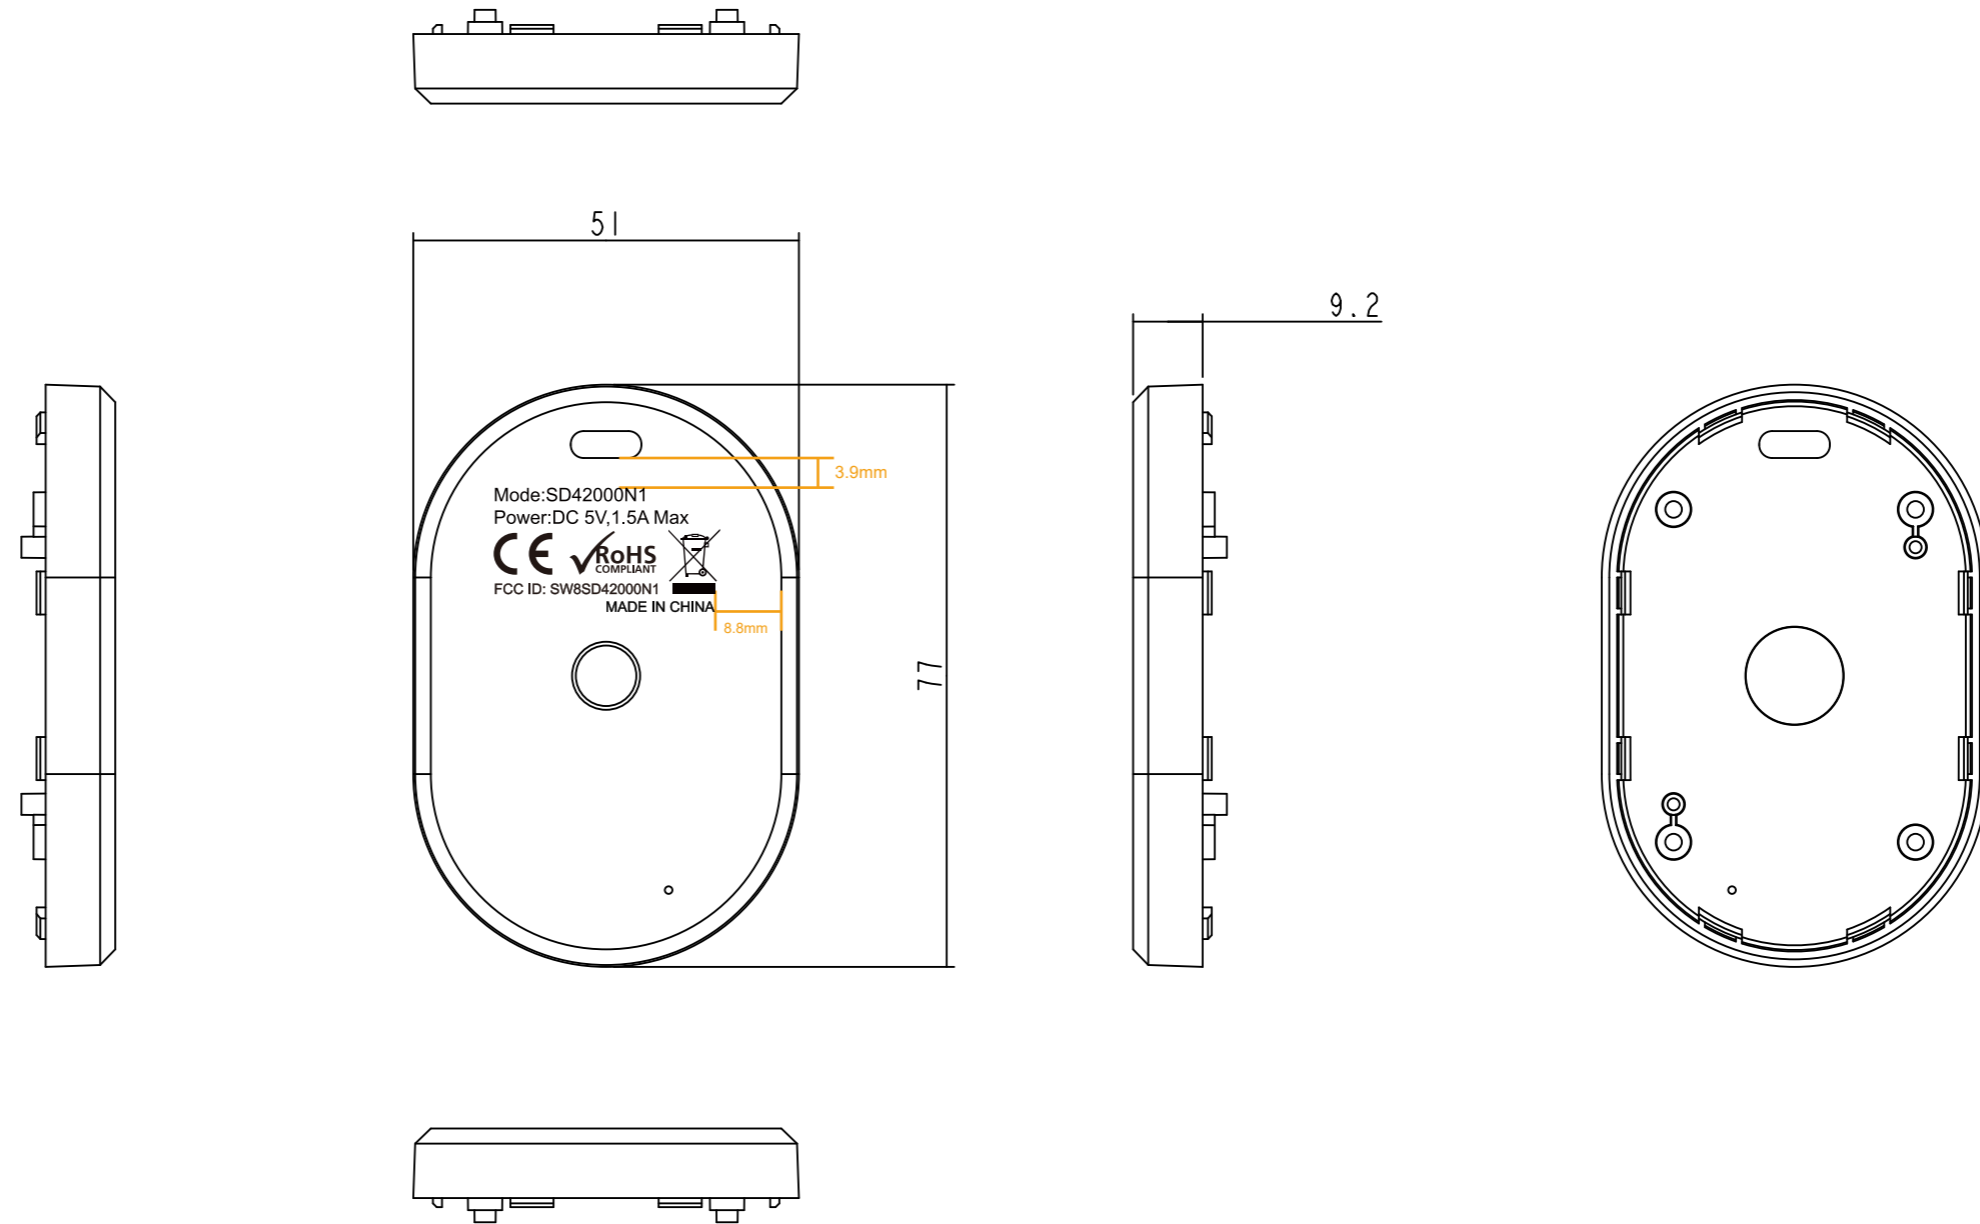

SD42000N1

20231121

silkscreen

● PMS Cool Grag 8C

Mode:SD42000N1
Power:DC 5V,1.5A Max
CE RoHS COMPLIANT
FCC ID: SW8SD42000N1
MADE IN CHINA