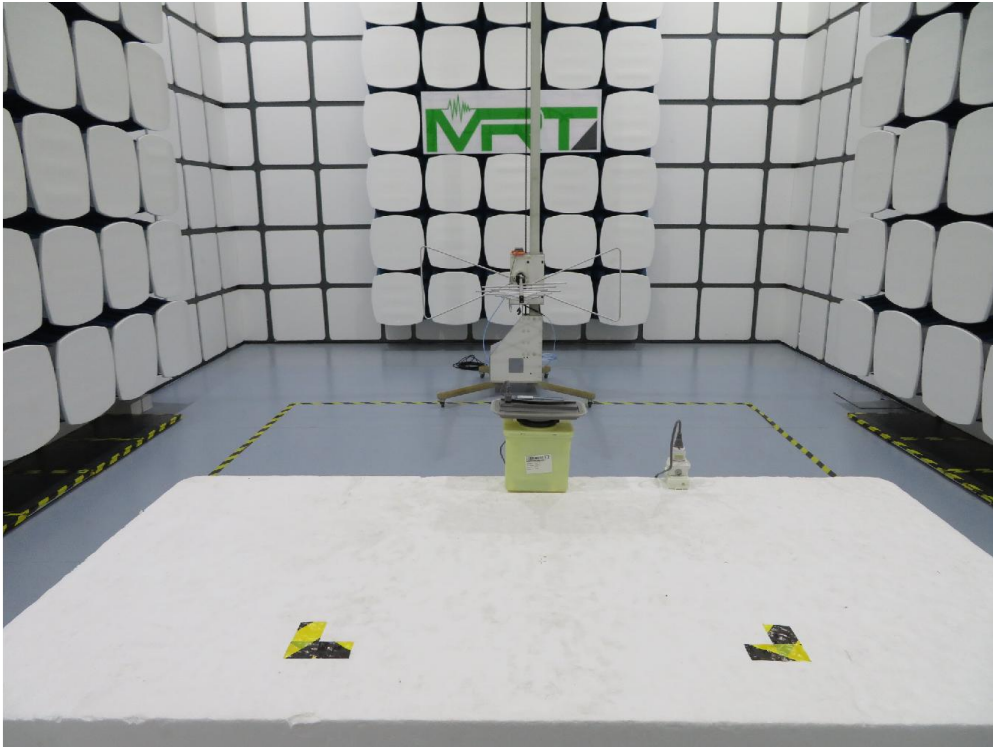

EMC Test Setup Photograph

Test Mode 1

Description: Front View of Conducted Emission

Test Mode 1

Description: Back View of Conducted Emission

Test Mode 1

Description: Radiated Emission Test Setup (30MHz ~ 1GHz)

Test Mode 1

Description: Radiated Emission Test Setup (1GHz ~ 18GHz)

RF Test Setup Photograph

Description: Front view of Conducted Emission Test Setup

Description: Back view of Conducted Emission Test Setup

Description: Radiated Emission Test Setup for Below 1GHz

Description: Radiated Emission Test Setup for above 1GHz

Description: Conducted Test Setup

Test Mode 1

Description: Front View of Conducted Emission

Test Mode 1

Description: Back View of Conducted Emission