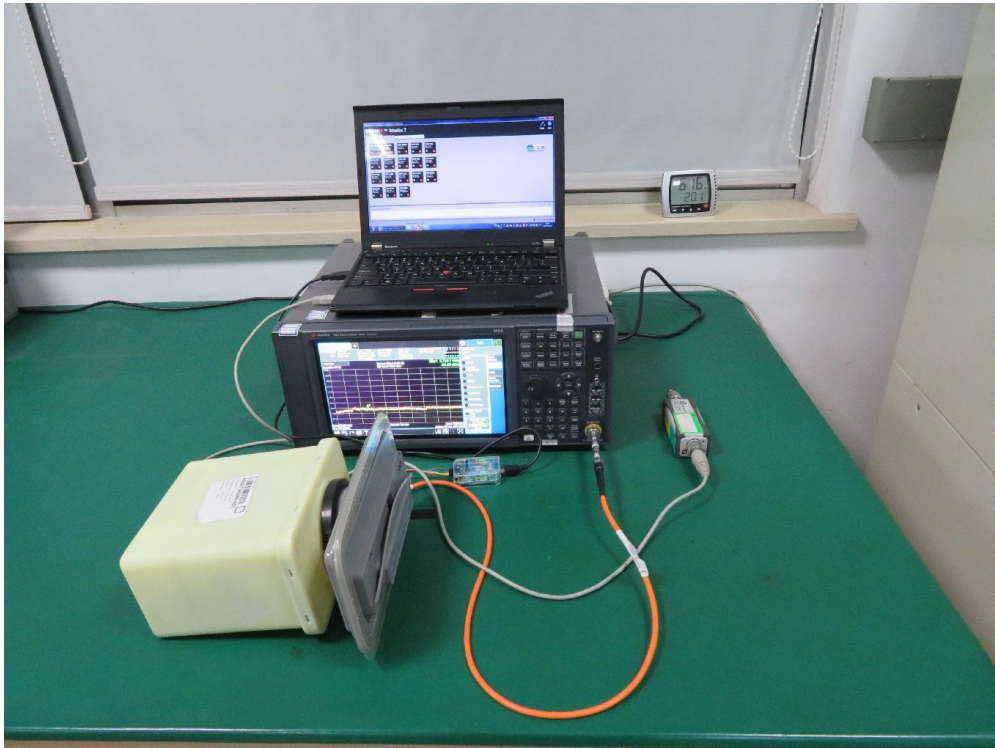

EMC Test Setup Photograph

Test Mode 1

Description: Front View of Conducted Emission

Test Mode 1

Description: Back View of Conducted Emission

Test Mode 1

Description: Radiated Emission Test Setup (30MHz ~ 1GHz)

Test Mode 1

Description: Radiated Emission Test Setup (1GHz ~ 18GHz)

RF Test Setup Photograph

Description: Front view of Conducted Emission Test Setup

Description: Back view of Conducted Emission Test Setup

Description: Radiated Emission Test Setup for Below 1GHz

Description: Radiated Emission Test Setup for above 1GHz

Description: Conducted Test Setup

Test Mode 1

Description: Front View of Conducted Emission

Test Mode 1

Description: Back View of Conducted Emission