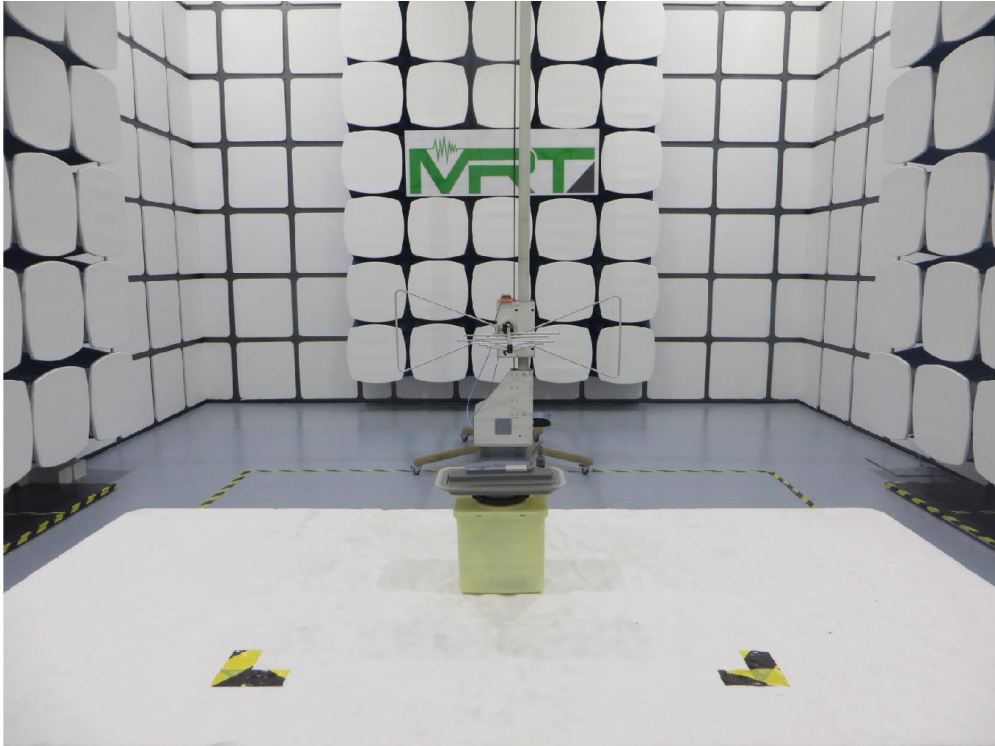

EMC Test Setup Photograph

Test Mode 1

Description: Front View of Conducted Emission

Test Mode 1

Description: Back View of Conducted Emission

Test Mode 1

Description: Radiated Emission Test Setup (30MHz ~ 1GHz)

Test Mode 1

Description: Radiated Emission Test Setup (1GHz ~ 18GHz)

RF Test Setup Photograph

Description: Front view of Conducted Emission Test Setup

Description: Back view of Conducted Emission Test Setup

Description: Radiated Emission Test Setup for Below 1GHz

Description: Radiated Emission Test Setup for above 1GHz

Description: Conducted Test Setup

Test Mode 1

Description: Front View of Conducted Emission

Test Mode 1

Description: Back View of Conducted Emission