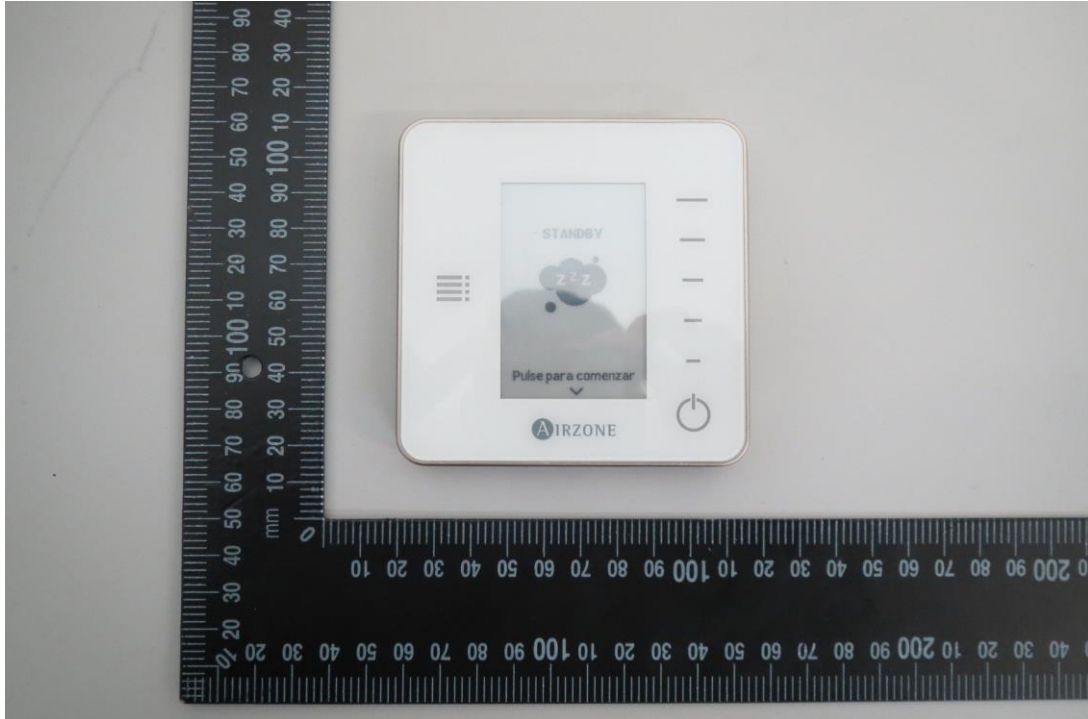

Appendix B - Photographs

EQUIPMENT FOR RADIATED MEASUREMENTS

EQUIPMENT FOR CONDUCTED MEASUREMENTS

GENERAL SET-UP FOR RADIATED MEASUREMENTS

TEST SET-UP FOR RADIATED MEASUREMENTS BELOW 1 GHz

TEST SET-UP FOR RADIATED MEASUREMENTS ABOVE 1 GHz

TEST SET-UP FOR CONDUCTED MEASUREMENTS