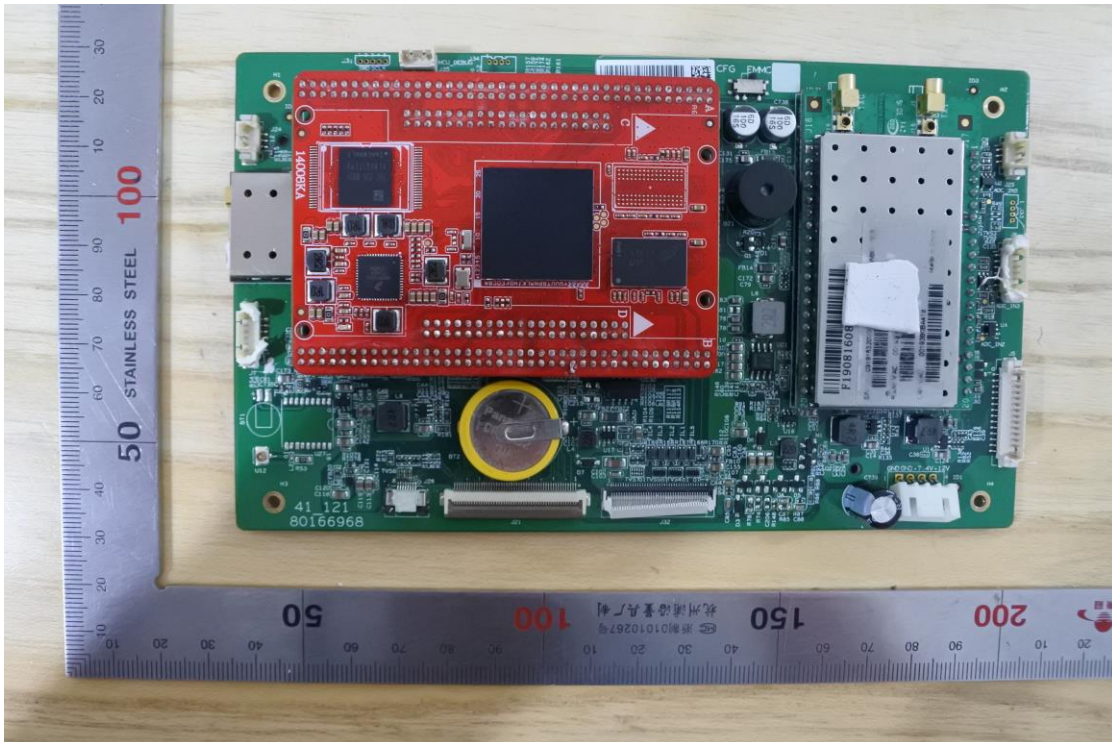

Internal View of EUT-2

Internal View of EUT-1