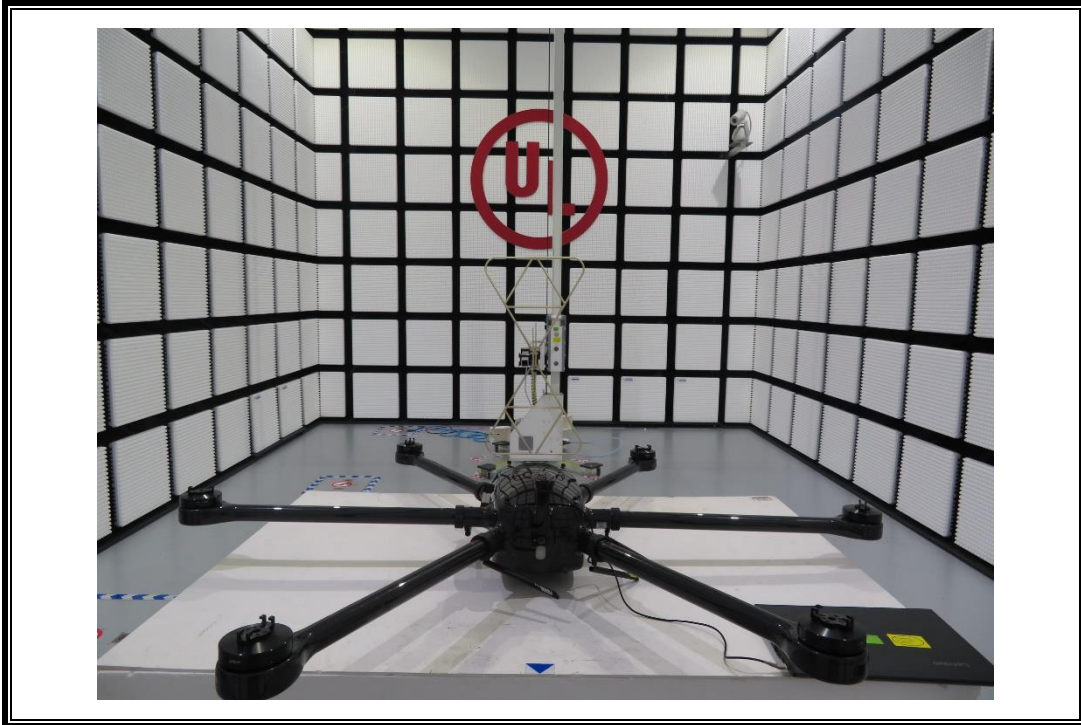

Appendix II

Setup Photographs

RADIATED RF MEASUREMENT SETUP (30MHz ~ 1 GHz)

RADIATED RF MEASUREMENT SETUP (ABOVE 1 GHz- X axis)

RADIATED RF MEASUREMENT SETUP (ABOVE 1 GHz- Y axis)

RADIATED RF MEASUREMENT SETUP (ABOVE 1 GHz- Z axis)

RADIATED RF MEASUREMENT SETUP (Below 30M)