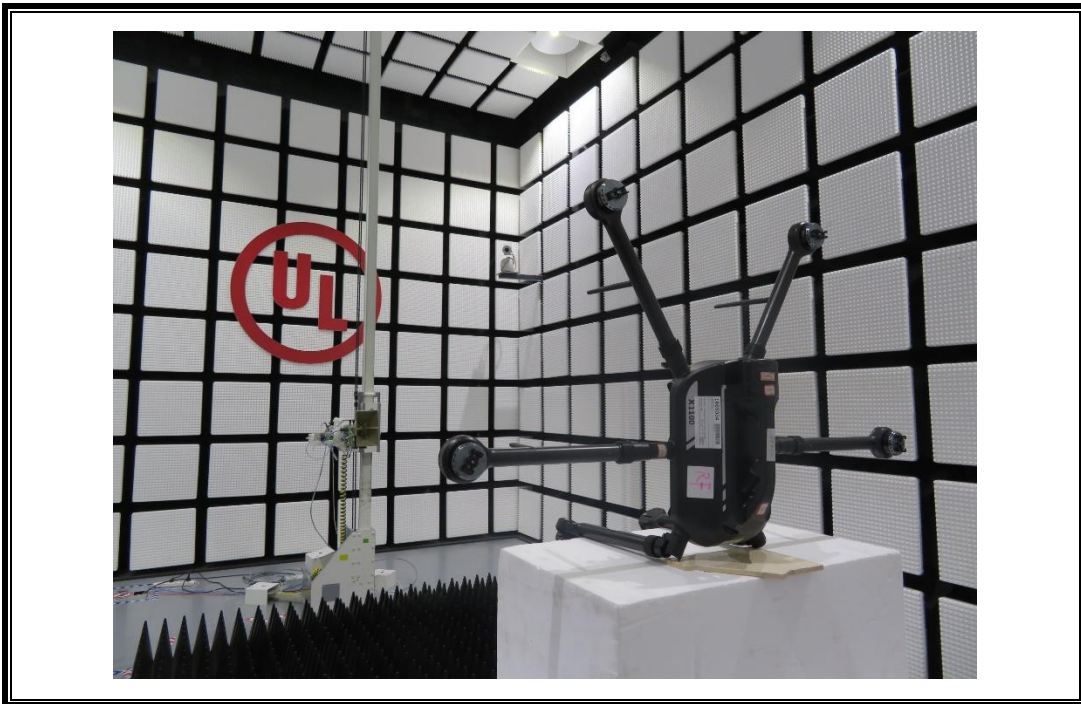

Appendix II

Setup Photographs

RADIATED RF MEASUREMENT SETUP (30MHz ~ 1 GHz)

RADIATED RF MEASUREMENT SETUP (ABOVE 1 GHz- X axis)

RADIATED RF MEASUREMENT SETUP (ABOVE 1 GHz- Y axis)

RADIATED RF MEASUREMENT SETUP (ABOVE 1 GHz- Z axis)

RADIATED RF MEASUREMENT SETUP (Below 30M)