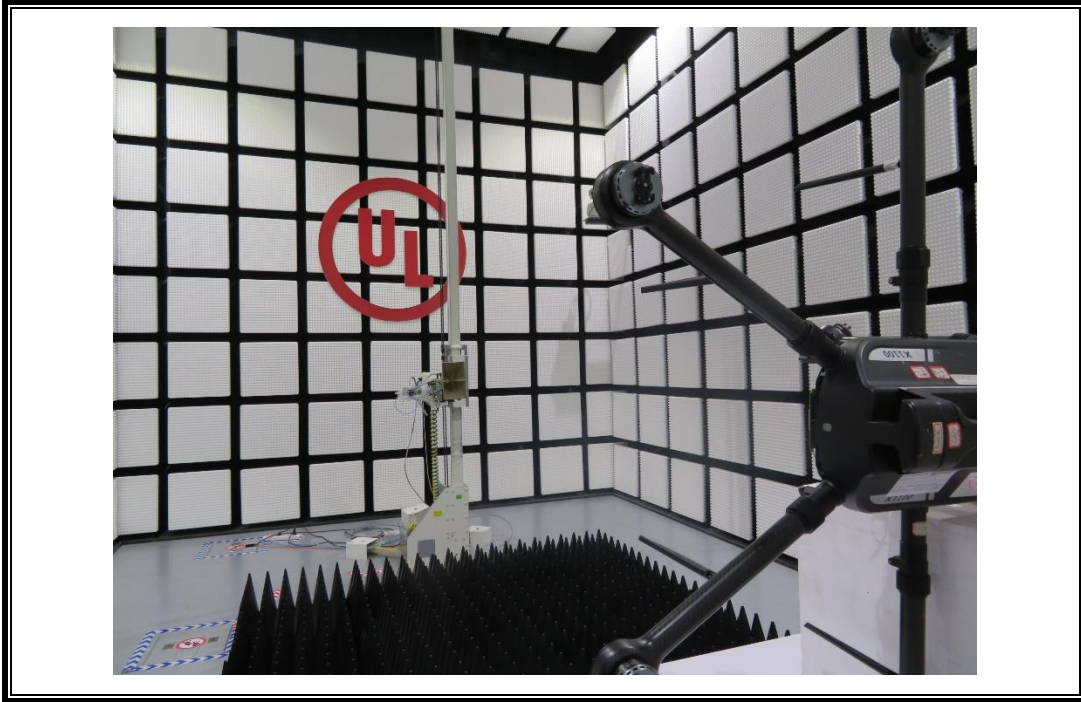

Appendix II

Setup Photographs

RADIATED RF MEASUREMENT SETUP (30MHz ~ 1 GHz)

RADIATED RF MEASUREMENT SETUP (ABOVE 1 GHz- X axis)

RADIATED RF MEASUREMENT SETUP (ABOVE 1 GHz- Y axis)

RADIATED RF MEASUREMENT SETUP (ABOVE 1 GHz- Z axis)

RADIATED RF MEASUREMENT SETUP (Below 30M)