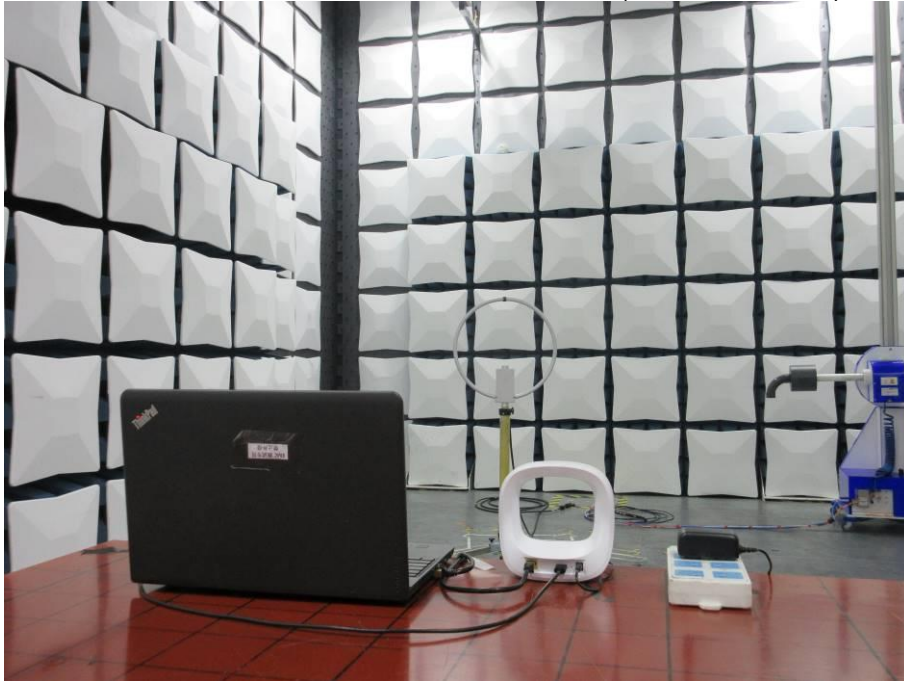

Appendix II

Setup Photographs

RADIATED RF MEASUREMENT SETUP (9KHz ~ 30 MHz)

RADIATED RF MEASUREMENT SETUP (30MHz ~ 1 GHz)

RADIATED RF MEASUREMENT SETUP (ABOVE 1 GHz- X axis)

RADIATED RF MEASUREMENT SETUP (ABOVE 1 GHz- Y axis)

RADIATED RF MEASUREMENT SETUP (ABOVE 1 GHz- Z axis)

POWERLINE CONDUCTED EMISSIONS MEASUREMENT SETUP