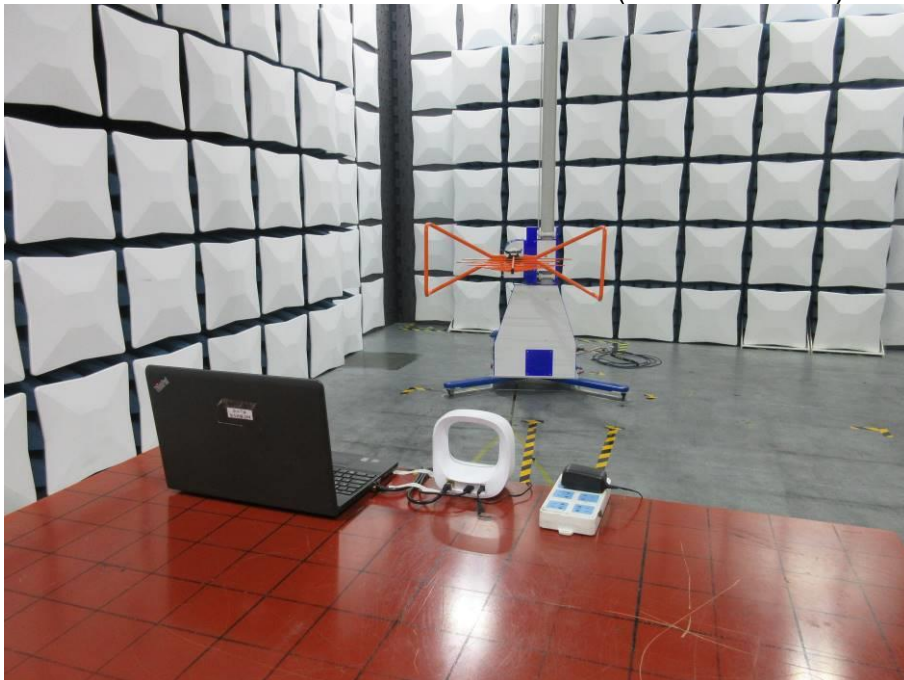

Appendix II

Setup Photographs

RADIATED RF MEASUREMENT SETUP (9KHz ~ 30 MHz)

RADIATED RF MEASUREMENT SETUP (30MHz ~ 1 GHz)

RADIATED RF MEASUREMENT SETUP (ABOVE 1 GHz- X axis)

RADIATED RF MEASUREMENT SETUP (ABOVE 1 GHz- Y axis)

RADIATED RF MEASUREMENT SETUP (ABOVE 1 GHz- Z axis)

POWERLINE CONDUCTED EMISSIONS MEASUREMENT SETUP