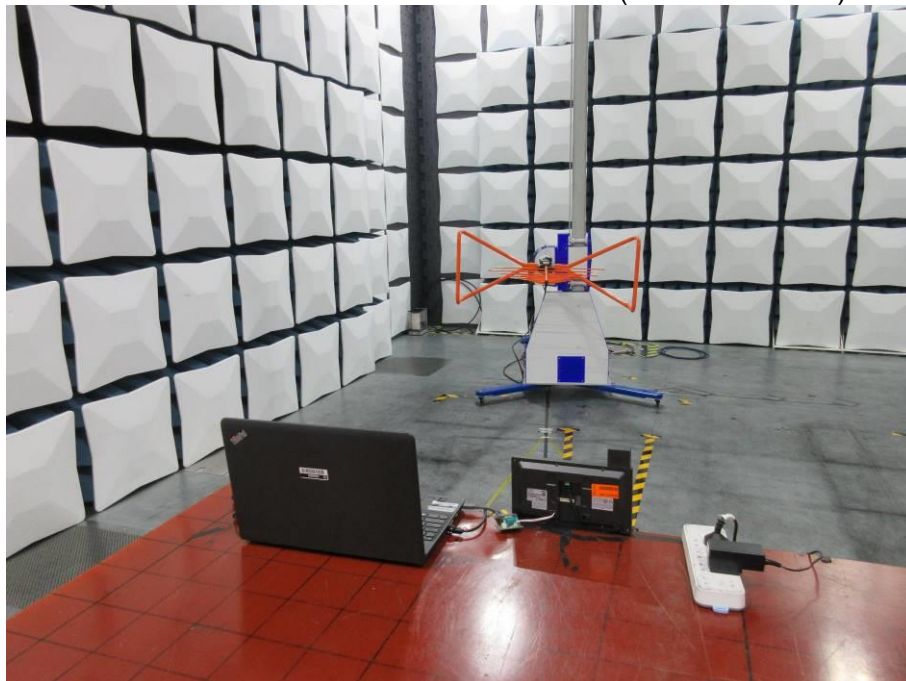

Appendix III

Setup Photographs

RADIATED RF MEASUREMENT SETUP (9KHz ~ 30 MHz)

RADIATED RF MEASUREMENT SETUP (30MHz ~ 1 GHz)

RADIATED RF MEASUREMENT SETUP (ABOVE 1 GHz- X axis)

RADIATED RF MEASUREMENT SETUP (ABOVE 1 GHz- Y axis)

RADIATED RF MEASUREMENT SETUP (ABOVE 1 GHz- Z axis)

POWERLINE CONDUCTED EMISSIONS MEASUREMENT SETUP