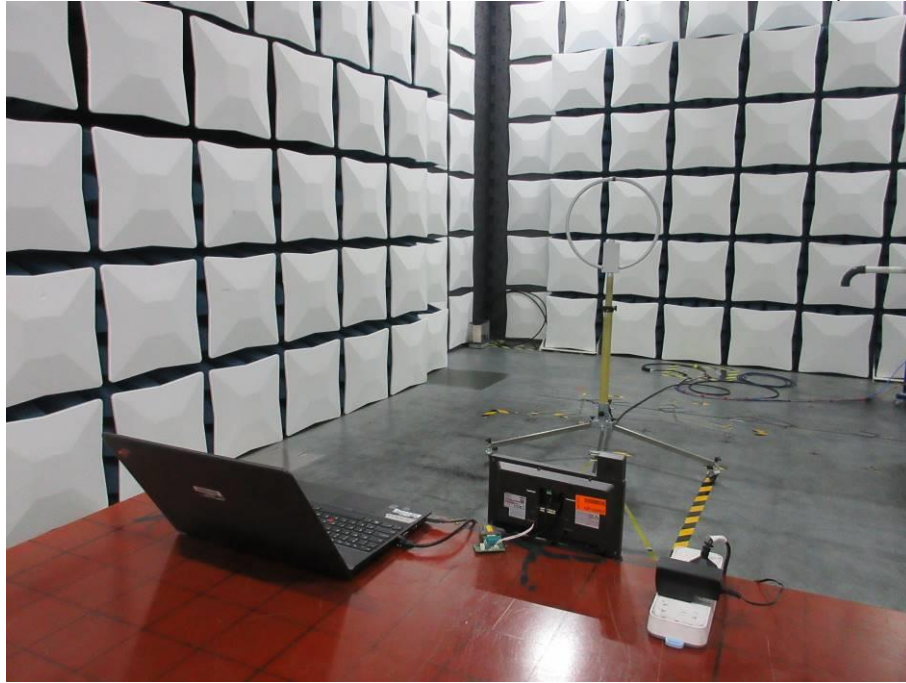

Appendix III

Setup Photographs

RADIATED RF MEASUREMENT SETUP (9KHz ~ 30 MHz)

RADIATED RF MEASUREMENT SETUP (30MHz ~ 1 GHz)

RADIATED RF MEASUREMENT SETUP (ABOVE 1 GHz- X axis)

RADIATED RF MEASUREMENT SETUP (ABOVE 1 GHz- Y axis)

RADIATED RF MEASUREMENT SETUP (ABOVE 1 GHz- Z axis)

POWERLINE CONDUCTED EMISSIONS MEASUREMENT SETUP