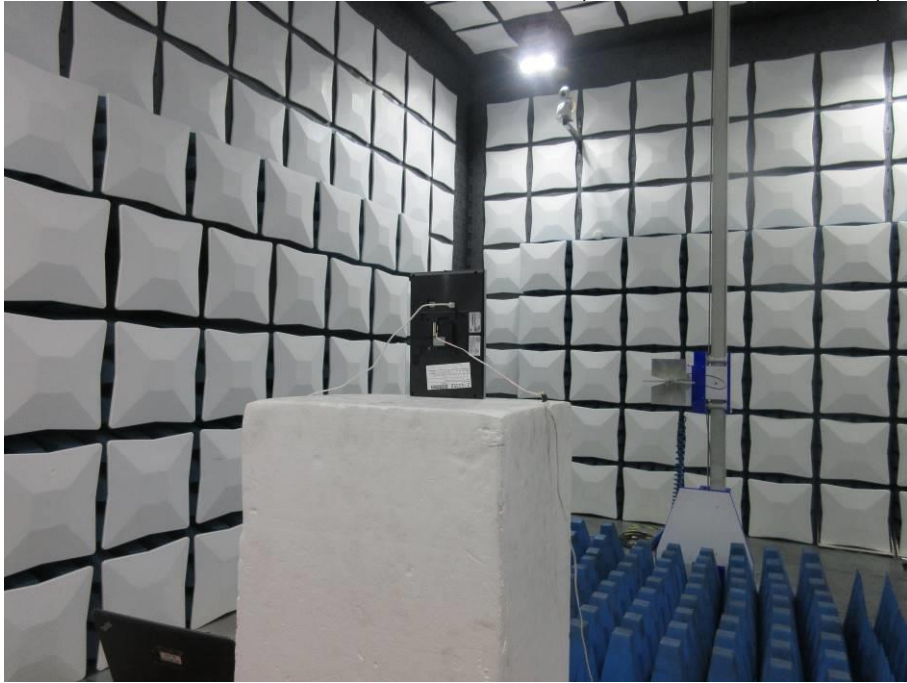

# **Setup Photographs**

RADIATED RF MEASUREMENT SETUP (9KHz ~ 30 MHz)

RADIATED RF MEASUREMENT SETUP (30MHz ~ 1 GHz)

RADIATED RF MEASUREMENT SETUP (ABOVE 1 GHz- X axis)

RADIATED RF MEASUREMENT SETUP (ABOVE 1 GHz- Y axis)

RADIATED RF MEASUREMENT SETUP (ABOVE 1 GHz- Z axis)

POWERLINE CONDUCTED EMISSIONS MEASUREMENT SETUP