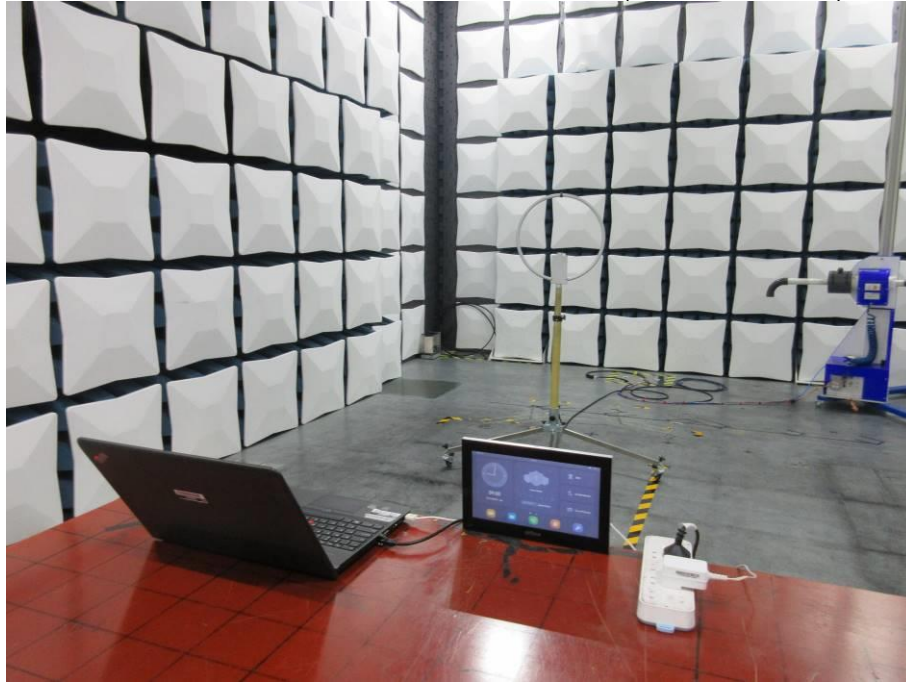

# **Setup Photographs**

RADIATED RF MEASUREMENT SETUP (9KHz ~ 30 MHz)

RADIATED RF MEASUREMENT SETUP (30MHz ~ 1 GHz)

RADIATED RF MEASUREMENT SETUP (ABOVE 1 GHz- X axis)

RADIATED RF MEASUREMENT SETUP (ABOVE 1 GHz- Y axis)

RADIATED RF MEASUREMENT SETUP (ABOVE 1 GHz- Z axis)

POWERLINE CONDUCTED EMISSIONS MEASUREMENT SETUP