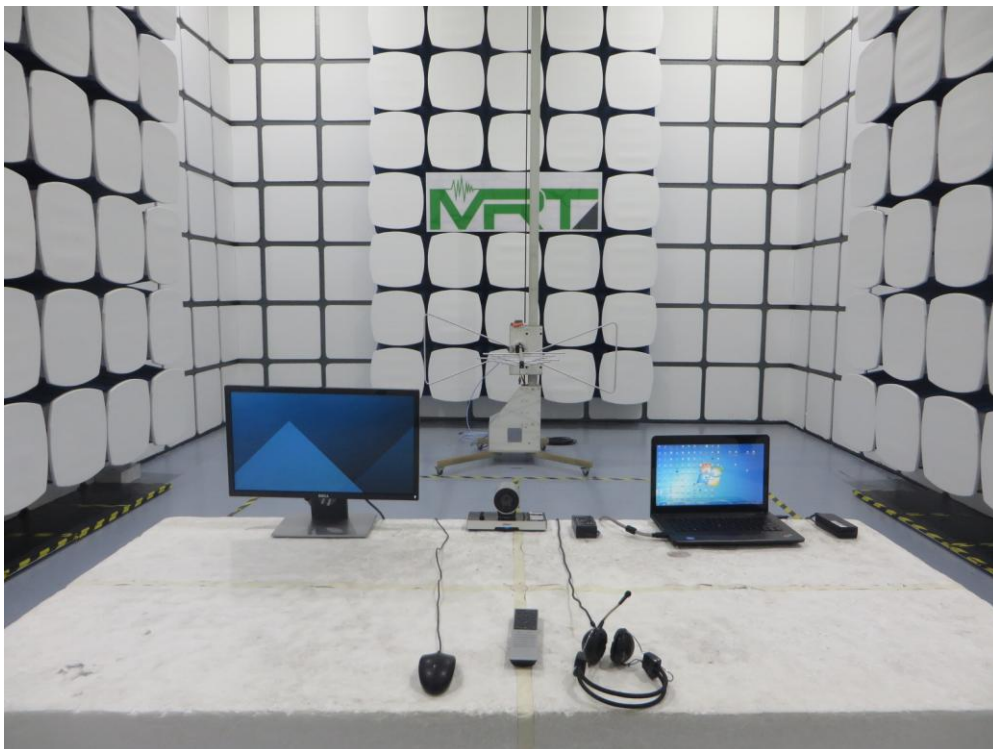

FCC Part15C & 15E Test Setup Photo

Description: Front view of Conducted Emission Test Setup

Description: Back view of Conducted Emission Test Setup

Description: Radiated Emission Test Setup for 9kHz ~ 30MHz

Description: Radiated Emission Test Setup for 30MHz ~ 1GHz

Description: Radiated Emission Test Setup for 1GHz ~ 18GHz

Description: Radiated Emission Test Setup for 18GHz ~ 25GHz