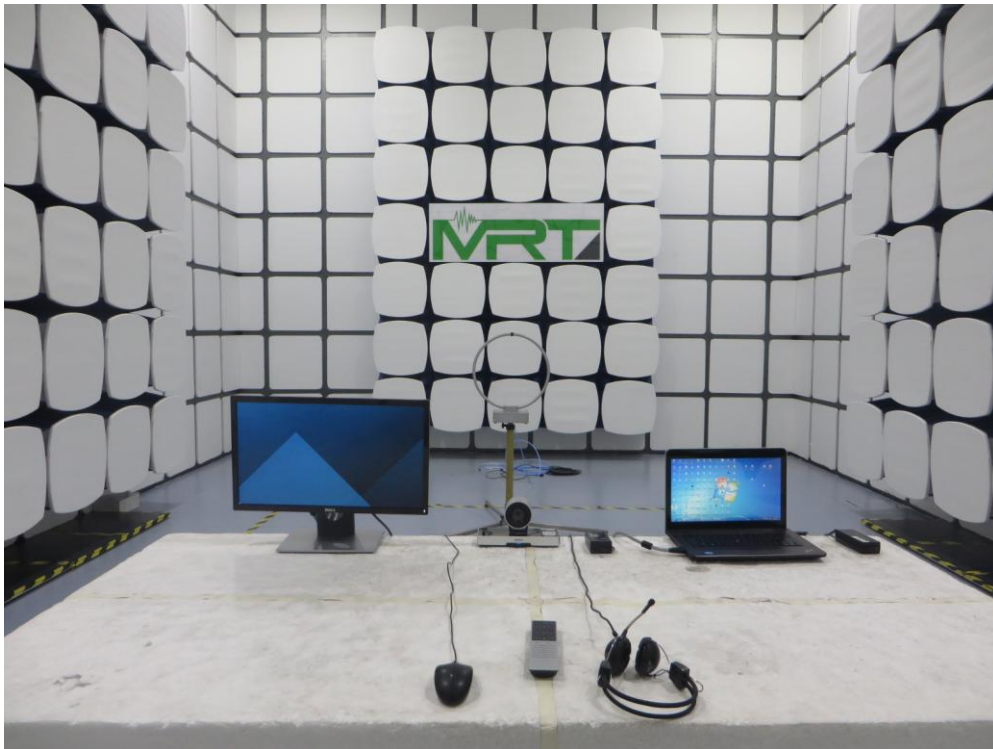

FCC Part15C & 15E Test Setup Photo

Description: Front view of Conducted Emission Test Setup

Description: Back view of Conducted Emission Test Setup

Description: Radiated Emission Test Setup for 9kHz ~ 30MHz

Description: Radiated Emission Test Setup for 30MHz ~ 1GHz

Description: Radiated Emission Test Setup for 1GHz ~ 18GHz

Description: Radiated Emission Test Setup for 18GHz ~ 25GHz