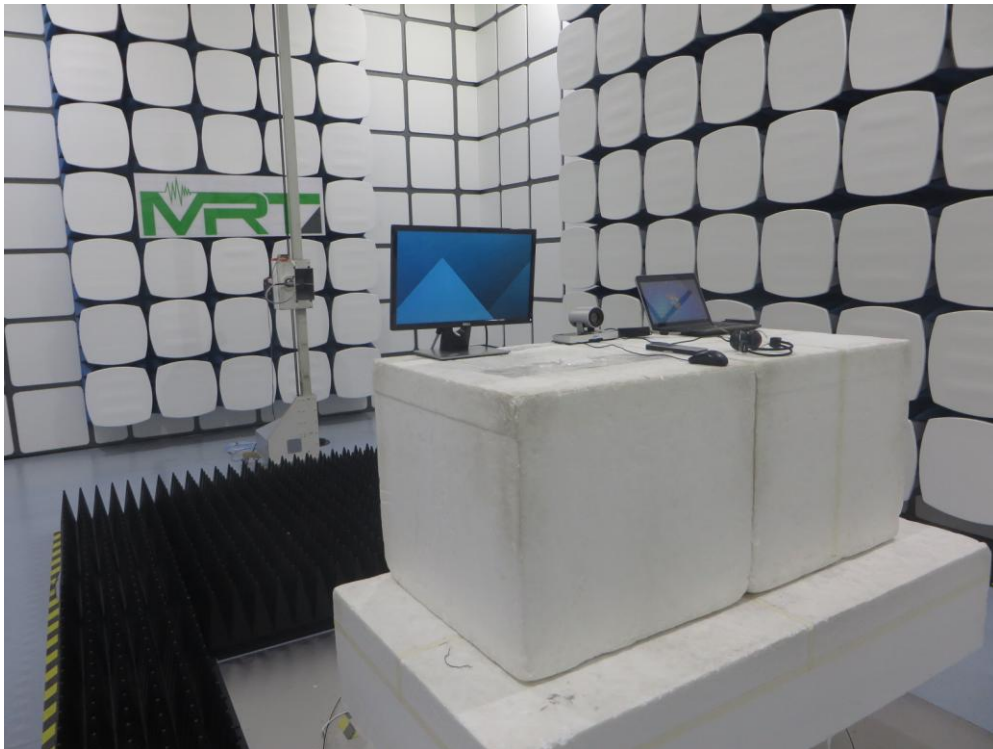

FCC Part15C & 15E Test Setup Photo

Description: Front view of Conducted Emission Test Setup

Description: Back view of Conducted Emission Test Setup

Description: Radiated Emission Test Setup for 9kHz ~ 30MHz

Description: Radiated Emission Test Setup for 30MHz ~ 1GHz

Description: Radiated Emission Test Setup for 1GHz ~ 18GHz

Description: Radiated Emission Test Setup for 18GHz ~ 25GHz