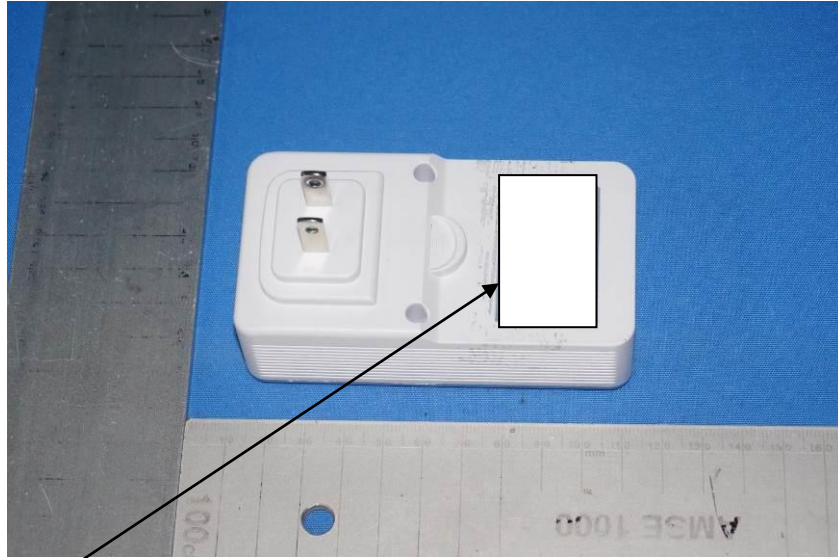

Doorbell

DS11-Lechange

100-240V~ ,0.2A/50/60Hz

P/N:1.0.03.15.10001

WIFI MAC: AA:BB:CC:DD:EE:FF

S/N: 4J080D8YAG00001

FCC ID:SVNVCS-DS11

MADE IN CHINA

ZHEJIANG DAHUA VISION TECHNOLOGY CO.,LTD.

imou

Label location

Remark: The product is small to place the FCC statement on the product and it be placed in the user manual which the device is marketed.