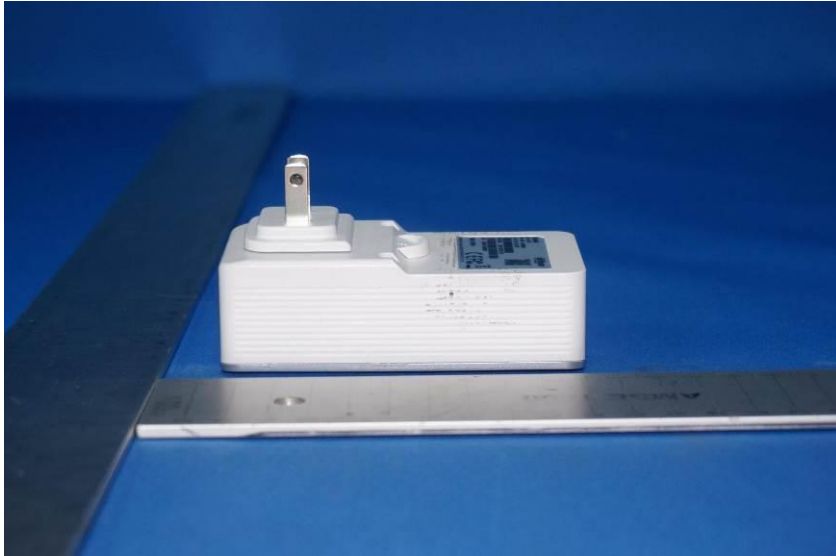

External Photos

Applicant:	ZHEJIANG DAHUA VISION TECHNOLOGY CO.,LTD.
Address of Applicant:	No.1199, Bin'an Road, Binjiang District, Hangzhou, P.R. China
Equipment Under Test (EUT):	
Product Name:	Doorsiren
Model No.:	DS11