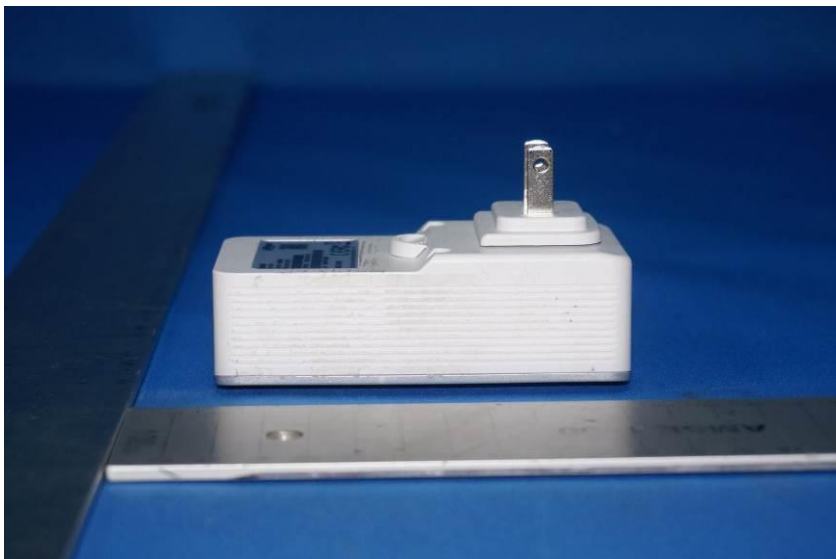

External Photos

Applicant:	ZHEJIANG DAHUA VISION TECHNOLOGY CO.,LTD.
Address of Applicant:	No.1199, Bin'an Road, Binjiang District, Hangzhou, P.R. China
Equipment Under Test (EUT):	
Product Name:	Doorsiren
Model No.:	DS11