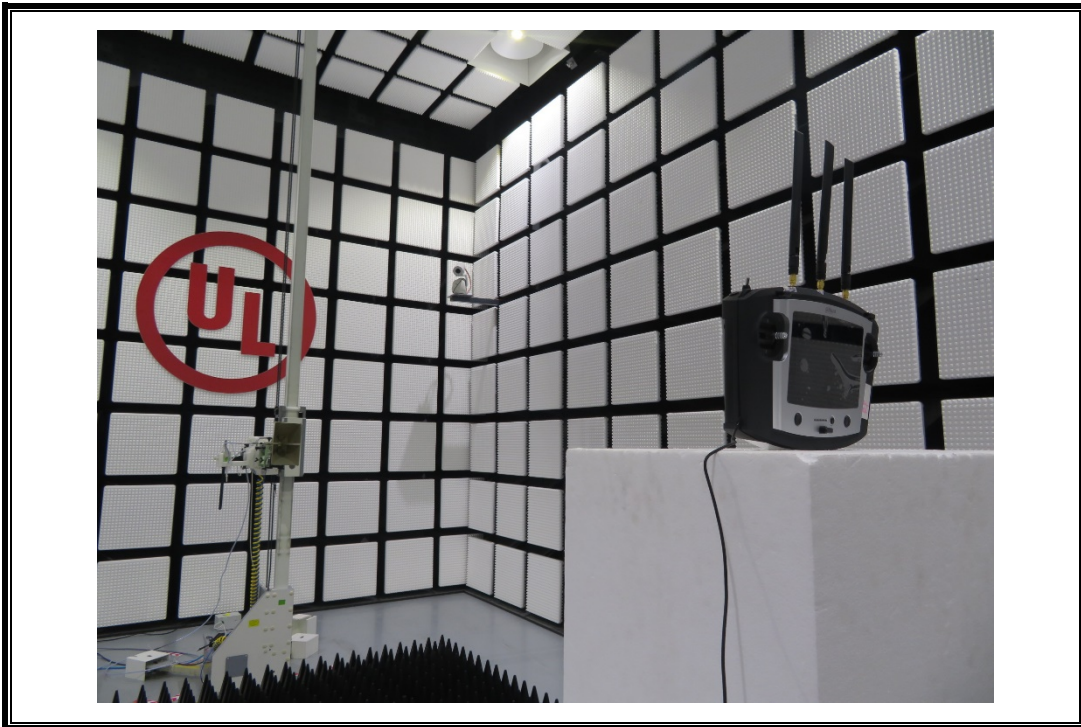

Appendix II

Setup Photographs

RADIATED RF MEASUREMENT SETUP (30MHz ~ 1 GHz)

RADIATED RF MEASUREMENT SETUP (ABOVE 1 GHz- X axis)

RADIATED RF MEASUREMENT SETUP (ABOVE 1 GHz- Y axis)

RADIATED RF MEASUREMENT SETUP (ABOVE 1 GHz- Z axis)

POWERLINE CONDUCTED EMISSIONS MEASUREMENT SETUP

RADIATED RF MEASUREMENT SETUP (Below 30MHz)