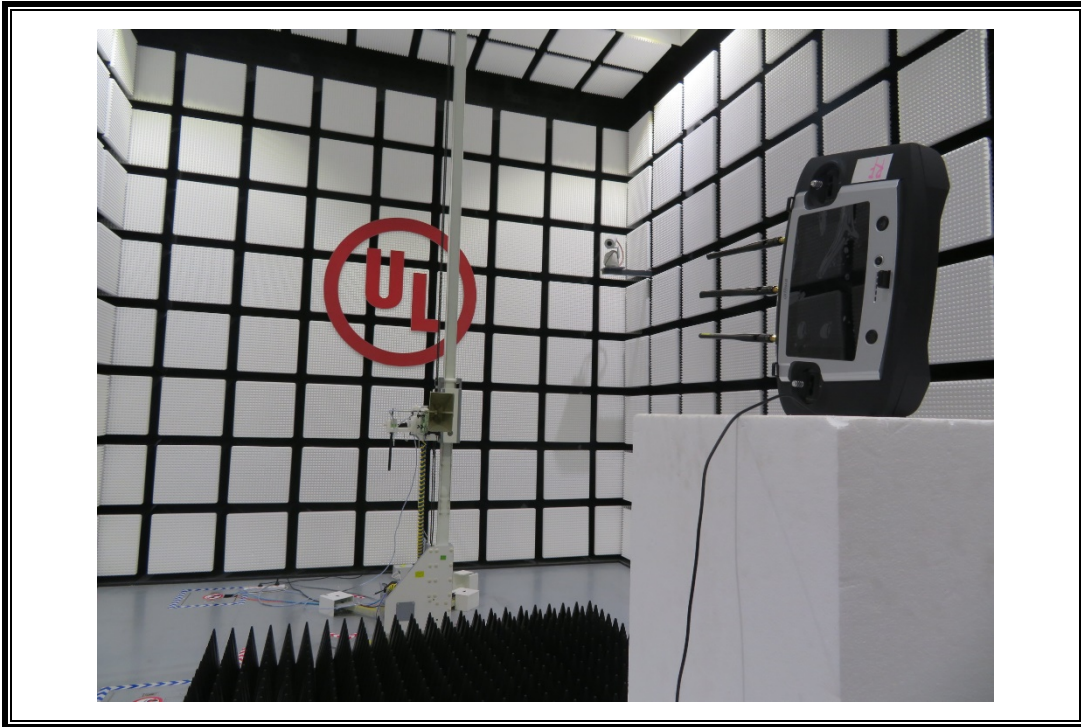

Appendix II

Setup Photographs

RADIATED RF MEASUREMENT SETUP (30MHz ~ 1 GHz)

RADIATED RF MEASUREMENT SETUP (ABOVE 1 GHz- X axis)

RADIATED RF MEASUREMENT SETUP (ABOVE 1 GHz- Y axis)

RADIATED RF MEASUREMENT SETUP (ABOVE 1 GHz- Z axis)

POWERLINE CONDUCTED EMISSIONS MEASUREMENT SETUP

RADIATED RF MEASUREMENT SETUP (Below 30MHz)