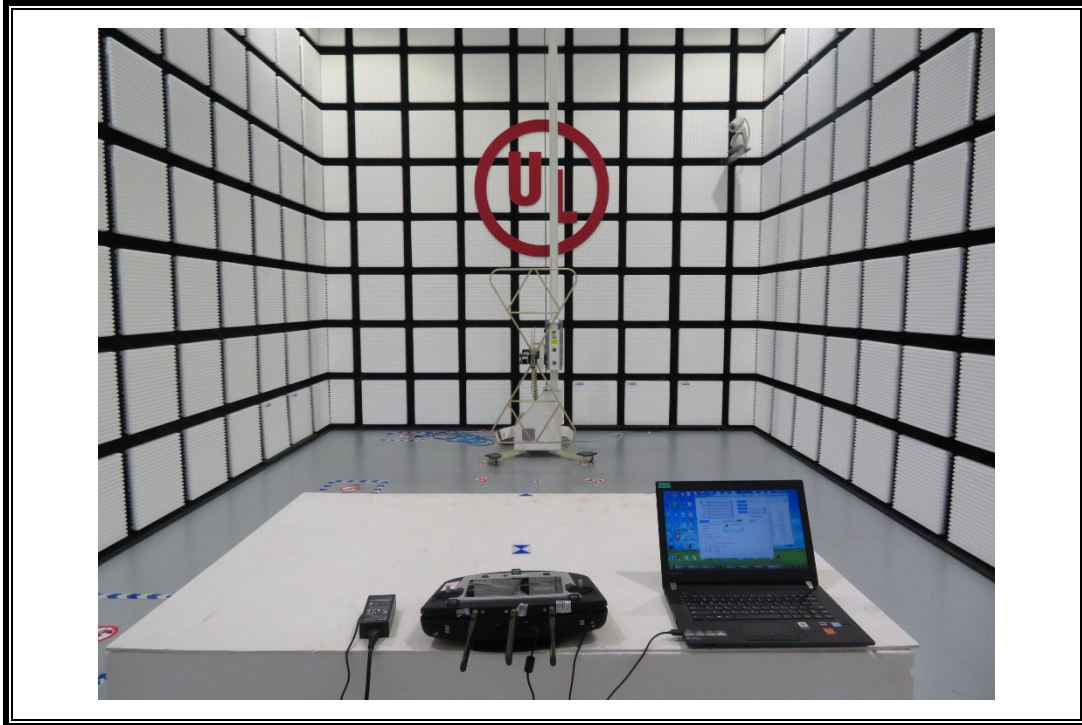

Appendix II

Setup Photographs

RADIATED RF MEASUREMENT SETUP (30MHz ~ 1 GHz)

RADIATED RF MEASUREMENT SETUP (ABOVE 1 GHz- X axis)

RADIATED RF MEASUREMENT SETUP (ABOVE 1 GHz- Y axis)

RADIATED RF MEASUREMENT SETUP (ABOVE 1 GHz- Z axis)

POWERLINE CONDUCTED EMISSIONS MEASUREMENT SETUP

RADIATED RF MEASUREMENT SETUP (Below 30MHz)