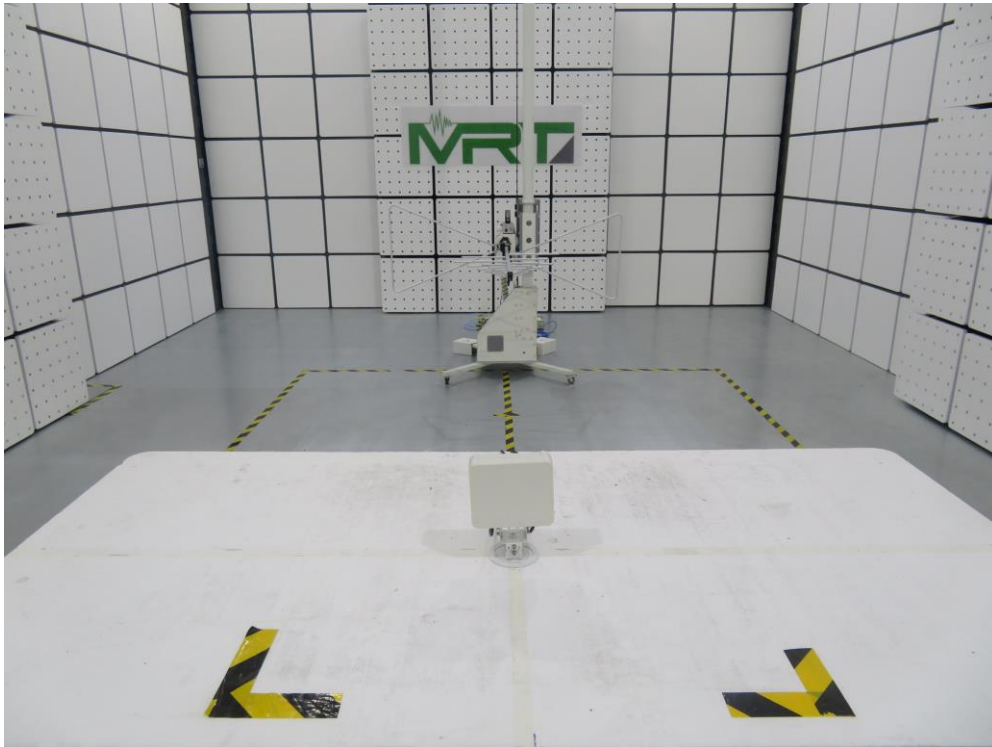

Test Setup Photograph

Description: Radiated Emission Test Setup for Below 1GHz (at 3m)

Description: Radiated Emission Test Setup for 1GHz -18GHz (at 3m)

Description: Radiated Emission Test Setup for 18GHz ~40GHz (at 3m)

Description: Radiated Emission Test Setup for 40GHz ~50GHz (at 1m)

Description: Radiated Emission Test Setup for 50GHz ~75GHz (at 1m)

Description: Radiated Emission Test Setup for 75GHz ~100GHz (at 0.25m)