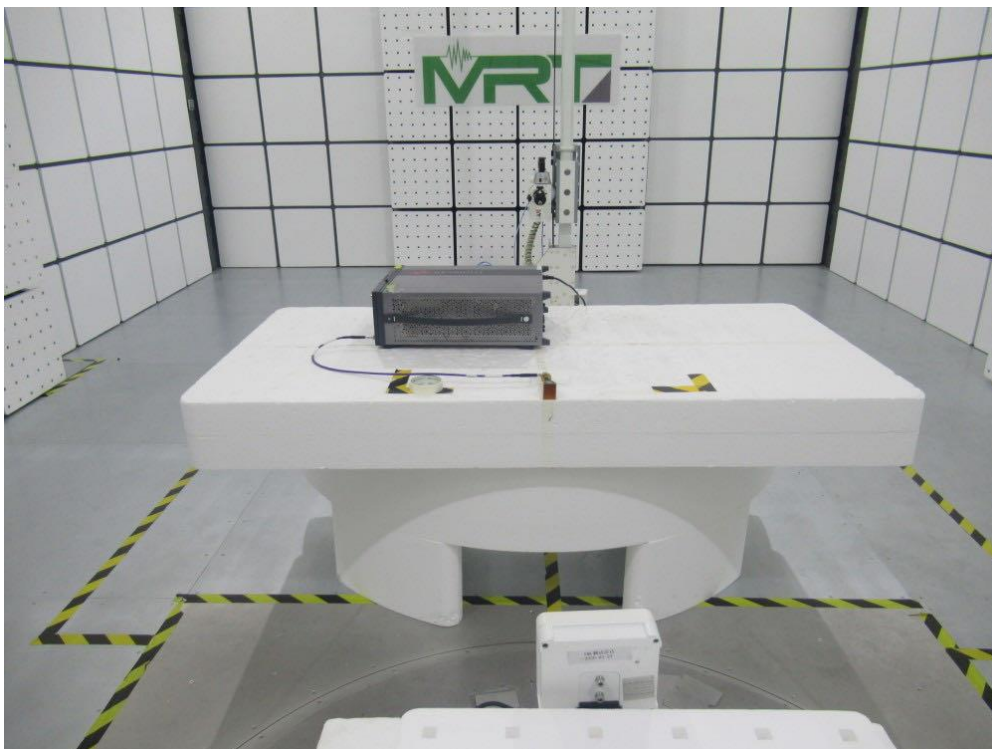

Test Setup Photograph

Description: Radiated Emission Test Setup for Below 1GHz (at 3m)

Description: Radiated Emission Test Setup for 1GHz -18GHz (at 3m)

Description: Radiated Emission Test Setup for 18GHz ~40GHz (at 3m)

Description: Radiated Emission Test Setup for 40GHz ~50GHz (at 1m)

Description: Radiated Emission Test Setup for 50GHz ~75GHz (at 1m)

Description: Radiated Emission Test Setup for 75GHz ~100GHz (at 0.25m)