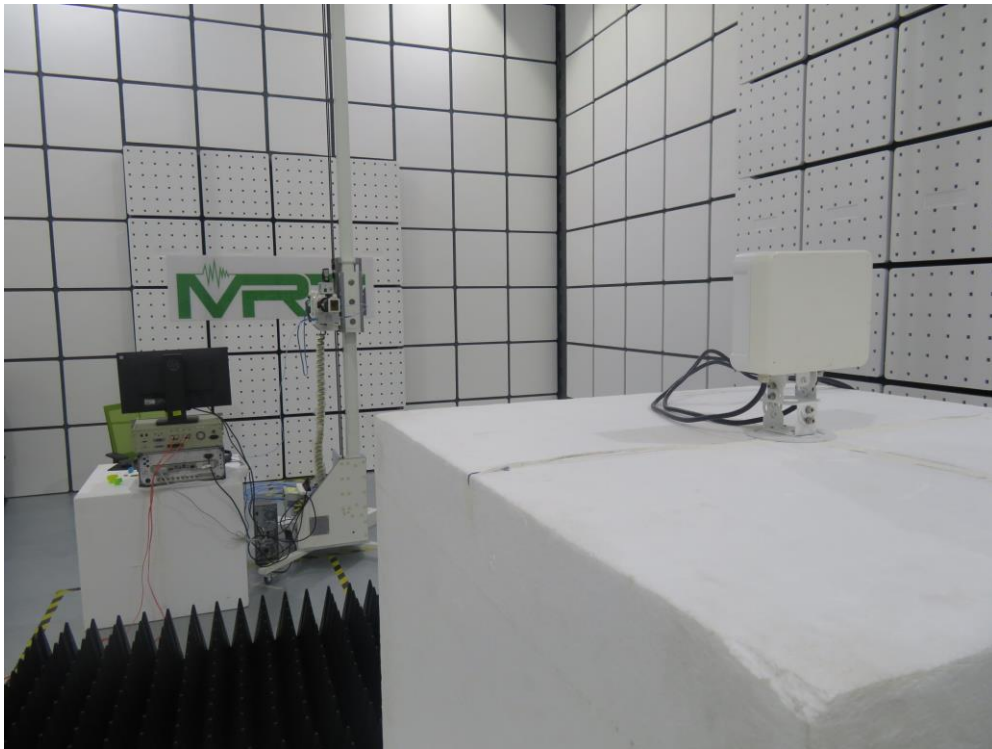

Test Setup Photograph

Description: Radiated Emission Test Setup for Below 1GHz (at 3m)

Description: Radiated Emission Test Setup for 1GHz -18GHz (at 3m)

Description: Radiated Emission Test Setup for 18GHz ~40GHz (at 3m)

Description: Radiated Emission Test Setup for 40GHz ~50GHz (at 1m)

Description: Radiated Emission Test Setup for 50GHz ~75GHz (at 1m)

Description: Radiated Emission Test Setup for 75GHz ~100GHz (at 0.25m)