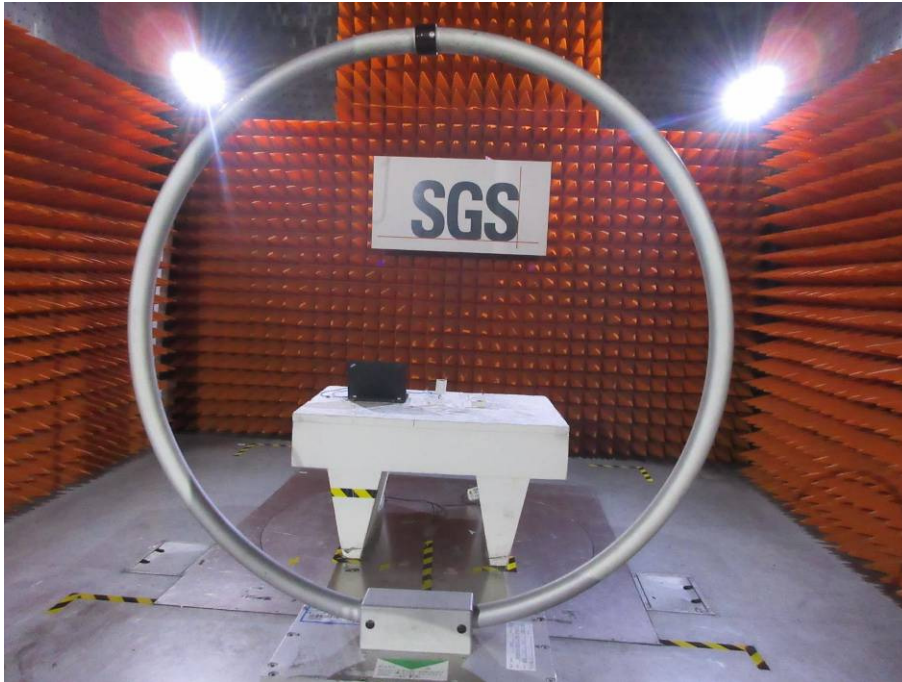

2 EQUIPMENT UNDER TEST PICTURES

2.1 Radiated Emission Test Setup

Below 30MHz