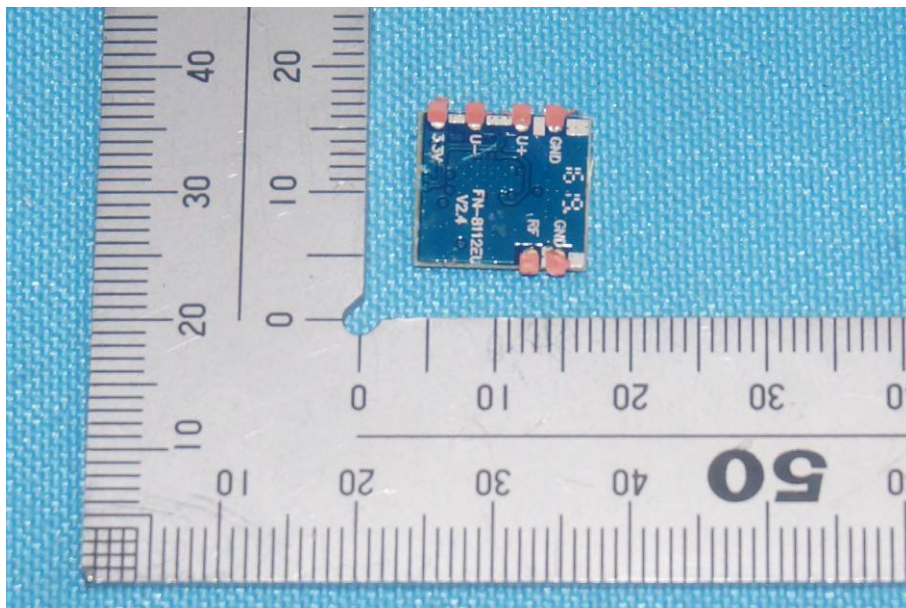

## **Internal Photos**

|                                    |   |
|------------------------------------|---|
| <b>Applicant:</b>                  | Zhejiang Dahua Vision Technology Co., Ltd.                    |
| <b>Address of Applicant:</b>       | No.1199, Bin'an Road, Binjiang District, Hangzhou, P.R. China |
| <b>Equipment Under Test (EUT):</b> |   |
| <b>Product Name:</b>               | IP CAMERA   |
| <b>Model No.:</b>                  | DH-IPC-HFW1435SP-W  |

**End**