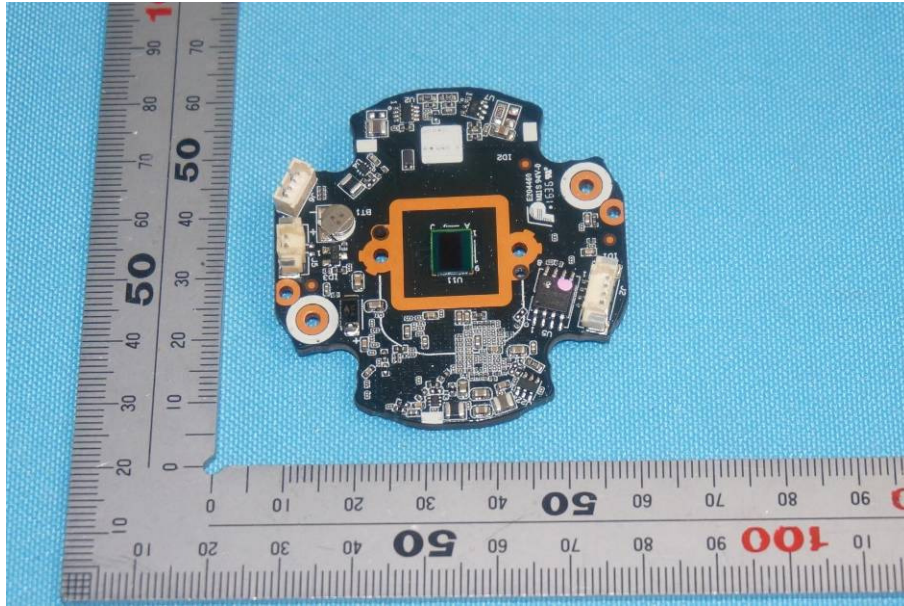

## **Internal Photos**

|                                    |   |
|------------------------------------|---|
| <b>Applicant:</b>                  | Zhejiang Dahua Vision Technology Co., Ltd.                    |
| <b>Address of Applicant:</b>       | No.1199, Bin'an Road, Binjiang District, Hangzhou, P.R. China |
| <b>Equipment Under Test (EUT):</b> |   |
| <b>Product Name:</b>               | IP CAMERA   |
| <b>Model No.:</b>                  | DH-IPC-HFW1435SP-W  |

**End**