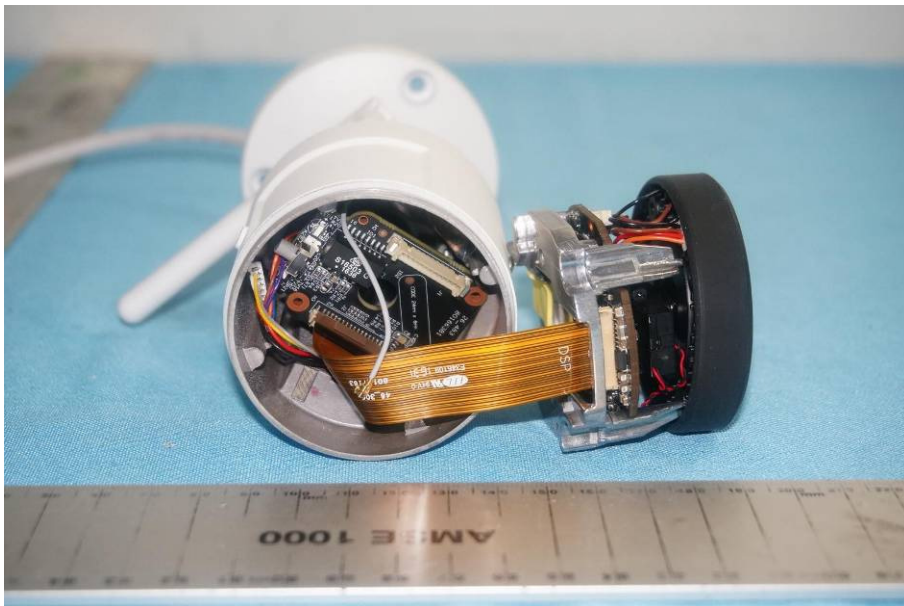

## **Internal Photos**

|                                    |   |
|------------------------------------|---|
| <b>Applicant:</b>                  | Zhejiang Dahua Vision Technology Co., Ltd.                    |
| <b>Address of Applicant:</b>       | No.1199, Bin'an Road, Binjiang District, Hangzhou, P.R. China |
| <b>Equipment Under Test (EUT):</b> |   |
| <b>Product Name:</b>               | IP CAMERA   |
| <b>Model No.:</b>                  | DH-IPC-HFW1435SP-W  |