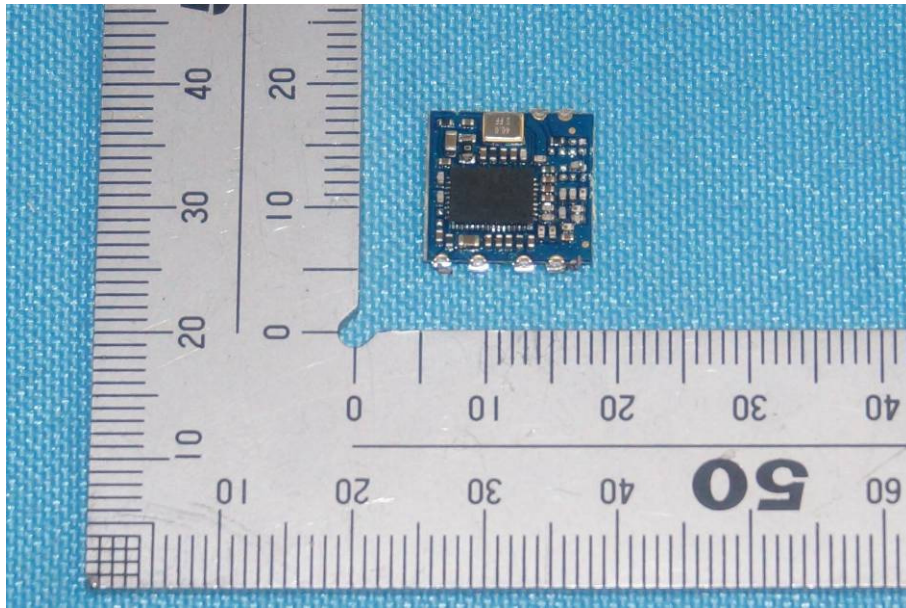

## **Internal Photos**

|                                    |   |
|------------------------------------|---|
| <b>Applicant:</b>                  | Zhejiang Dahua Vision Technology Co., Ltd.                    |
| <b>Address of Applicant:</b>       | No.1199, Bin'an Road, Binjiang District, Hangzhou, P.R. China |
| <b>Equipment Under Test (EUT):</b> |   |
| <b>Product Name:</b>               | IP CAMERA   |
| <b>Model No.:</b>                  | DH-IPC-HFW1435SP-W  |

**End**