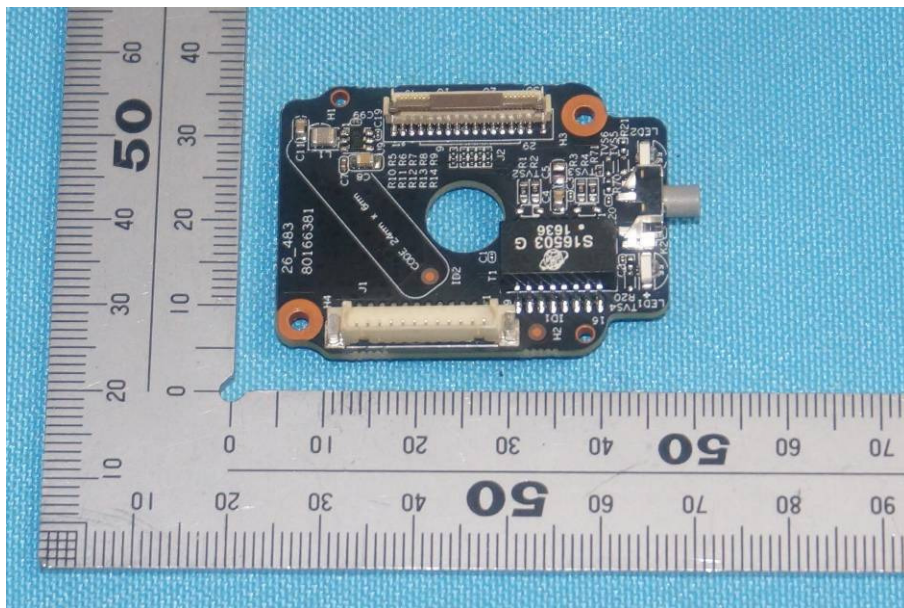

## **Internal Photos**

|                                    |   |
|------------------------------------|---|
| <b>Applicant:</b>                  | Zhejiang Dahua Vision Technology Co., Ltd.                    |
| <b>Address of Applicant:</b>       | No.1199, Bin'an Road, Binjiang District, Hangzhou, P.R. China |
| <b>Equipment Under Test (EUT):</b> |   |
| <b>Product Name:</b>               | IP CAMERA   |
| <b>Model No.:</b>                  | DH-IPC-HFW1435SP-W  |

**End**