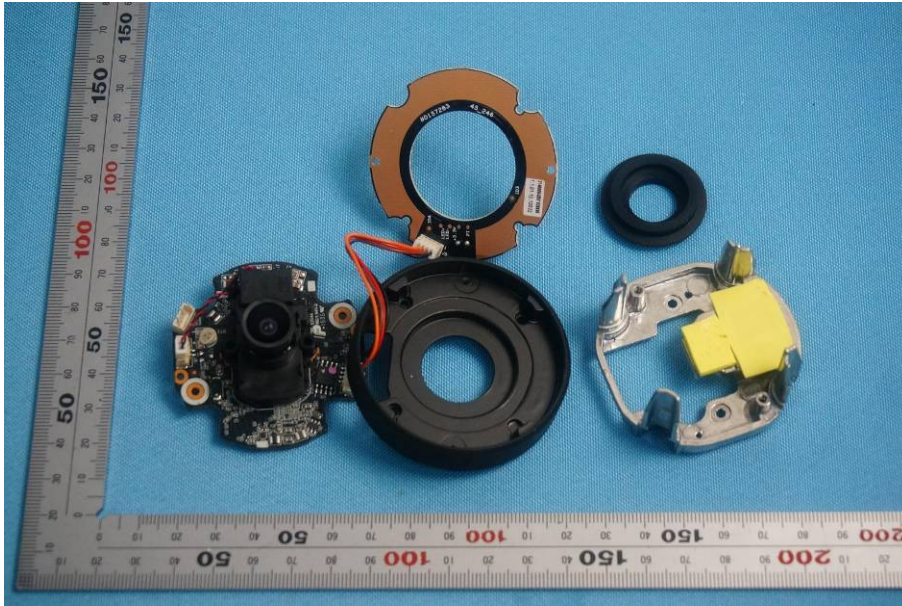

## **Internal Photos**

|                                    |   |
|------------------------------------|---|
| <b>Applicant:</b>                  | Zhejiang Dahua Vision Technology Co., Ltd.                    |
| <b>Address of Applicant:</b>       | No.1199, Bin'an Road, Binjiang District, Hangzhou, P.R. China |
| <b>Equipment Under Test (EUT):</b> |   |
| <b>Product Name:</b>               | IP CAMERA   |
| <b>Model No.:</b>                  | DH-IPC-HFW1435SP-W  |

**End**