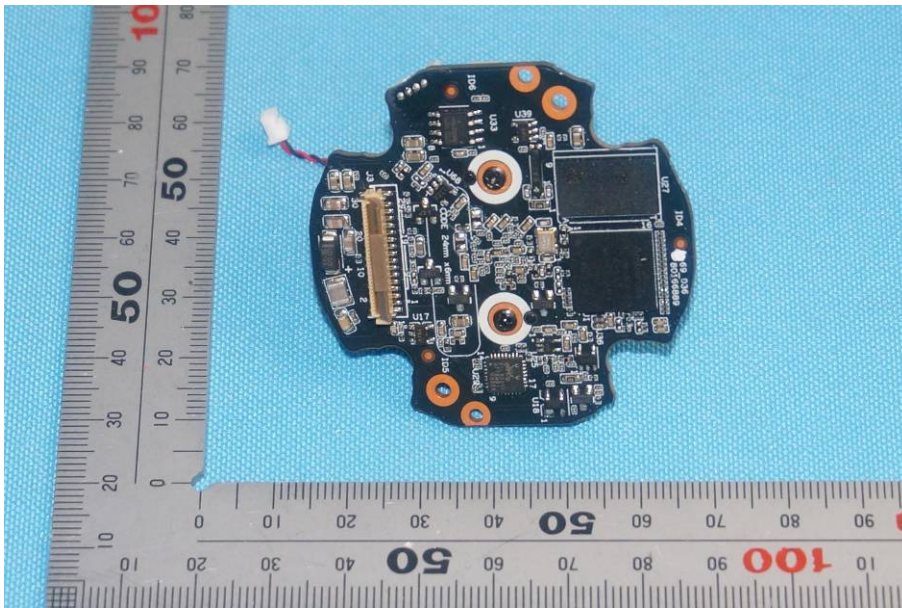

## **Internal Photos**

|                                    |   |
|------------------------------------|---|
| <b>Applicant:</b>                  | Zhejiang Dahua Vision Technology Co., Ltd.                    |
| <b>Address of Applicant:</b>       | No.1199, Bin'an Road, Binjiang District, Hangzhou, P.R. China |
| <b>Equipment Under Test (EUT):</b> |   |
| <b>Product Name:</b>               | IP CAMERA   |
| <b>Model No.:</b>                  | DH-IPC-HFW1435SP-W  |

**End**