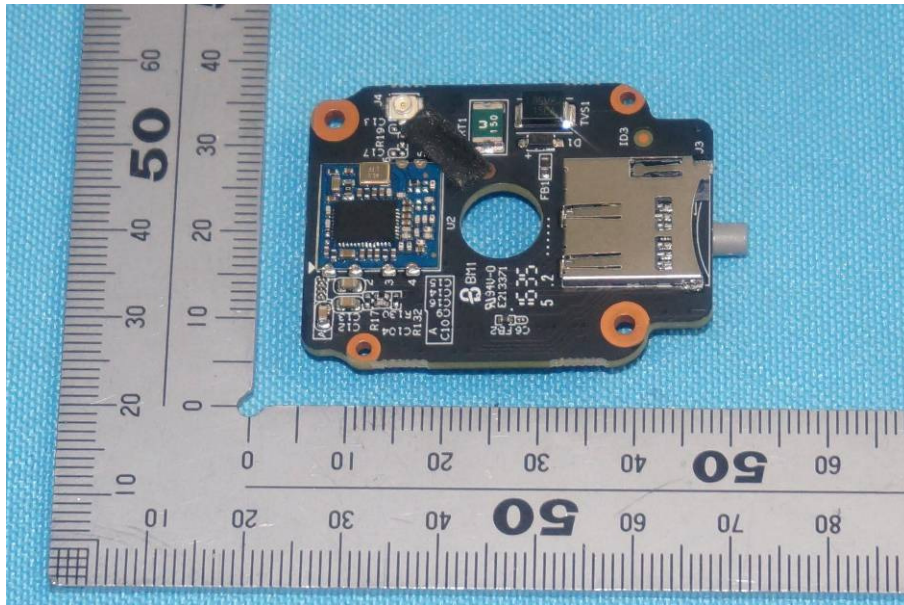

## **Internal Photos**

|                                    |   |
|------------------------------------|---|
| <b>Applicant:</b>                  | Zhejiang Dahua Vision Technology Co., Ltd.                    |
| <b>Address of Applicant:</b>       | No.1199, Bin'an Road, Binjiang District, Hangzhou, P.R. China |
| <b>Equipment Under Test (EUT):</b> |   |
| <b>Product Name:</b>               | IP CAMERA   |
| <b>Model No.:</b>                  | DH-IPC-HFW1435SP-W  |

**End**