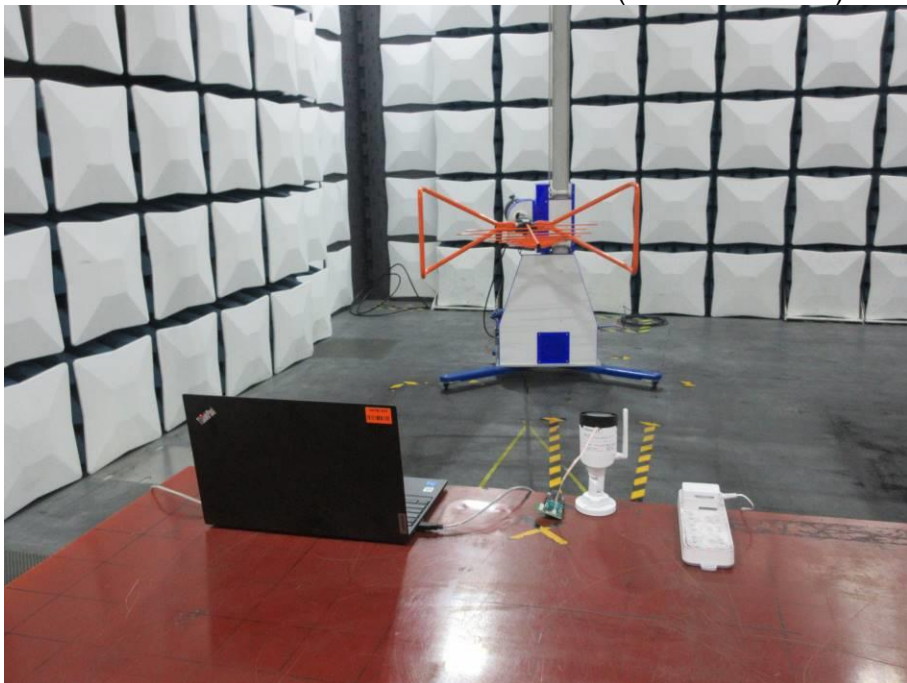

Appendix III

Setup Photographs

RADIATED RF MEASUREMENT SETUP (9KHz ~ 30 MHz)

RADIATED RF MEASUREMENT SETUP (30MHz ~ 1 GHz)

RADIATED RF MEASUREMENT SETUP (ABOVE 1 GHz- X axis)

RADIATED RF MEASUREMENT SETUP (ABOVE 1 GHz- Y axis)

RADIATED RF MEASUREMENT SETUP (ABOVE 1 GHz- Z axis)

POWERLINE CONDUCTED EMISSIONS MEASUREMENT SETUP