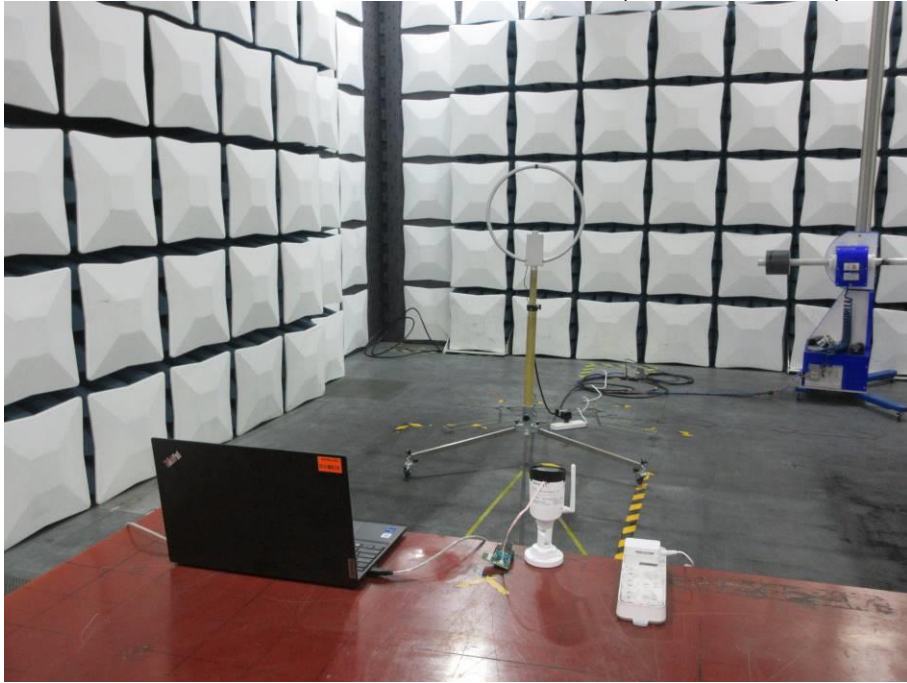

Appendix III

Setup Photographs

RADIATED RF MEASUREMENT SETUP (9KHz ~ 30 MHz)

RADIATED RF MEASUREMENT SETUP (30MHz ~ 1 GHz)

RADIATED RF MEASUREMENT SETUP (ABOVE 1 GHz- X axis)

RADIATED RF MEASUREMENT SETUP (ABOVE 1 GHz- Y axis)

RADIATED RF MEASUREMENT SETUP (ABOVE 1 GHz- Z axis)

POWERLINE CONDUCTED EMISSIONS MEASUREMENT SETUP