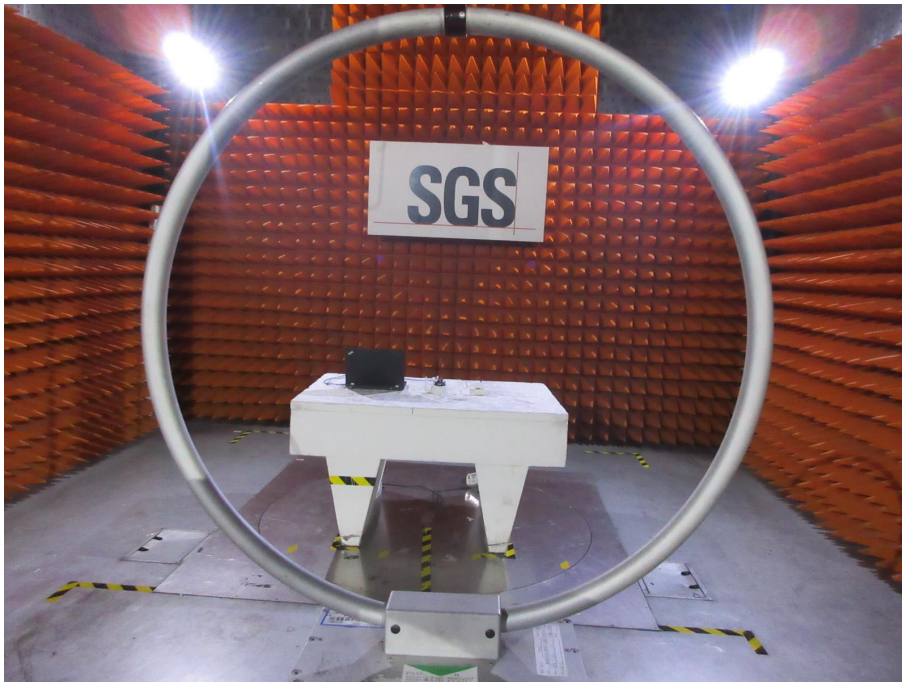

2 EQUIPMENT UNDER TEST PICTURES

2.1 Radiated Emission Test Setup

Below 30MHz