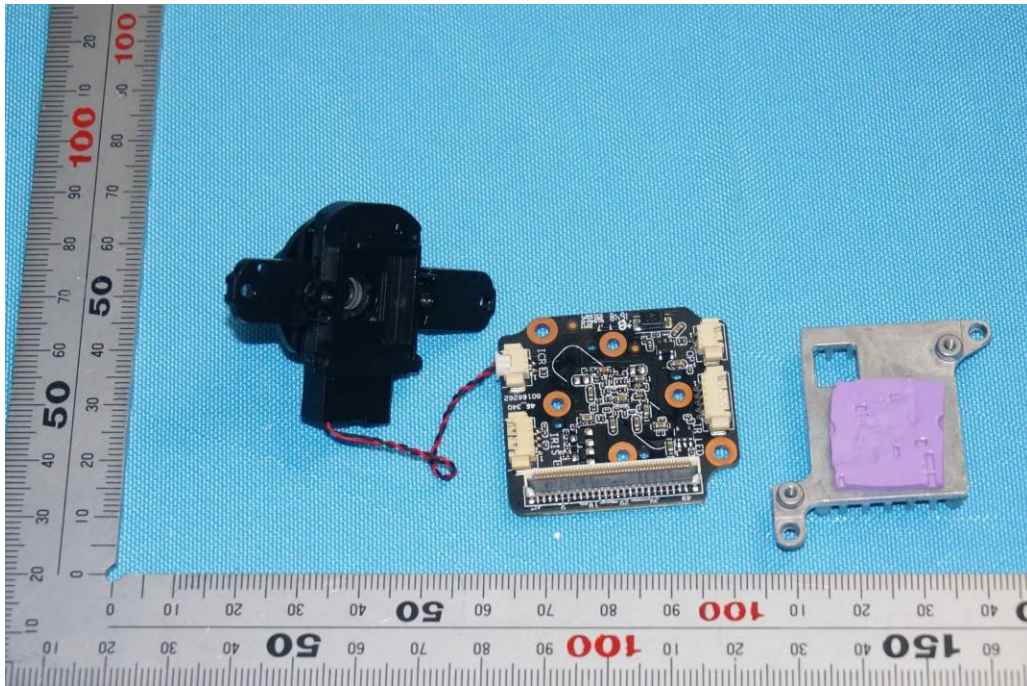

Internal Photos

Applicant:	Zhejiang Dahua Vision Technology Co., Ltd.
Address of Applicant:	No.1199, Bin'an Road, Binjiang District, Hangzhou, P.R. China
Equipment Under Test (EUT):	
Product Name:	IP CAMERA
Model No.:	DH-IPC-HDBW1430EP-AW