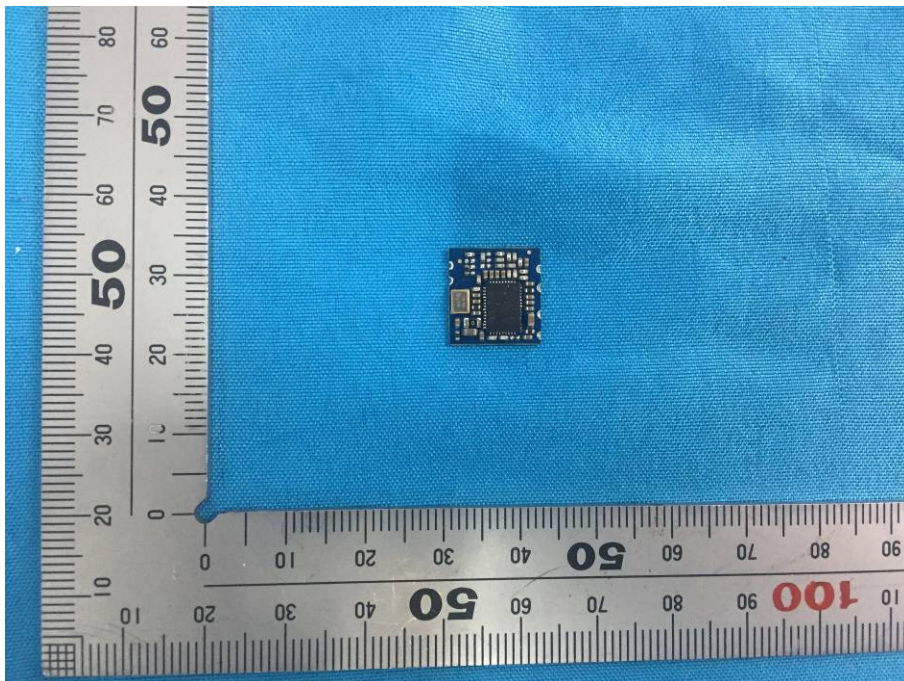

Internal Photos

Applicant:	Zhejiang Dahua Vision Technology Co., Ltd.
Address of Applicant:	No.1199, Bin'an Road, Binjiang District, Hangzhou, P.R. China
Equipment Under Test (EUT):	
Product Name:	IP CAMERA
Model No.:	DH-IPC-HDBW1430EP-AW