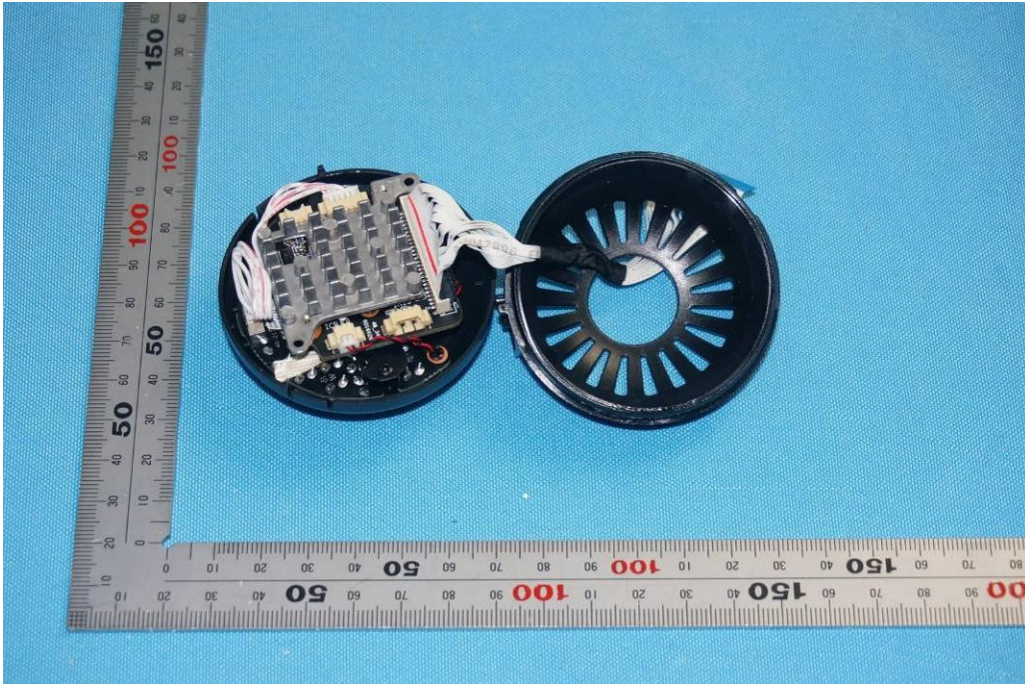

Internal Photos

Applicant:	Zhejiang Dahua Vision Technology Co., Ltd.
Address of Applicant:	No.1199, Bin'an Road, Binjiang District, Hangzhou, P.R. China
Equipment Under Test (EUT):	
Product Name:	IP CAMERA
Model No.:	DH-IPC-HDBW1430EP-AW