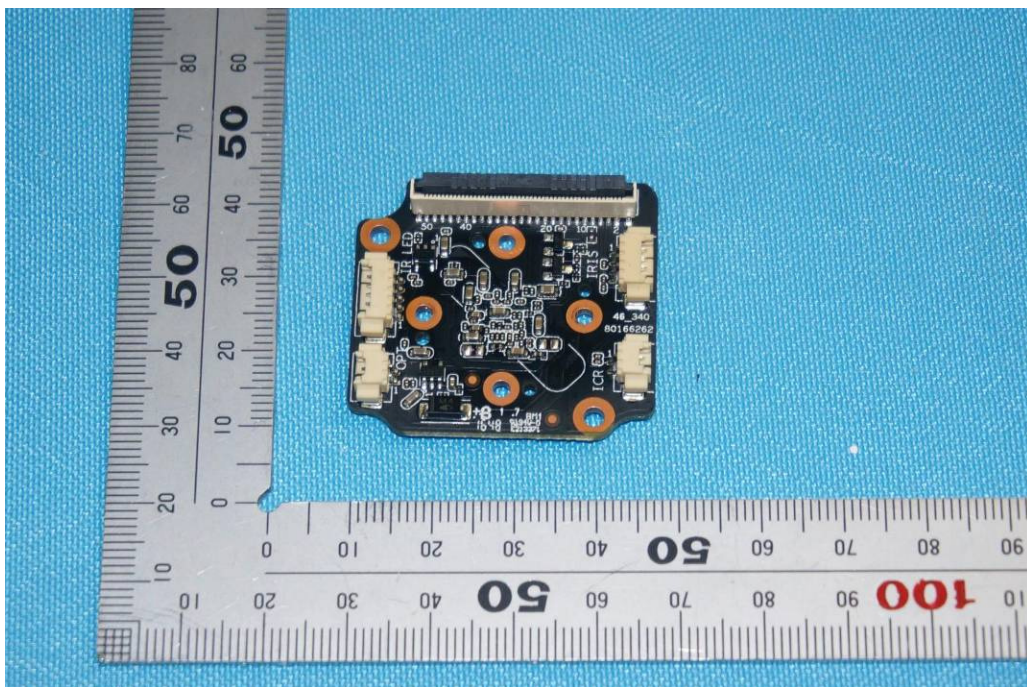

Internal Photos

Applicant:	Zhejiang Dahua Vision Technology Co., Ltd.
Address of Applicant:	No.1199, Bin'an Road, Binjiang District, Hangzhou, P.R. China
Equipment Under Test (EUT):	
Product Name:	IP CAMERA
Model No.:	DH-IPC-HDBW1430EP-AW