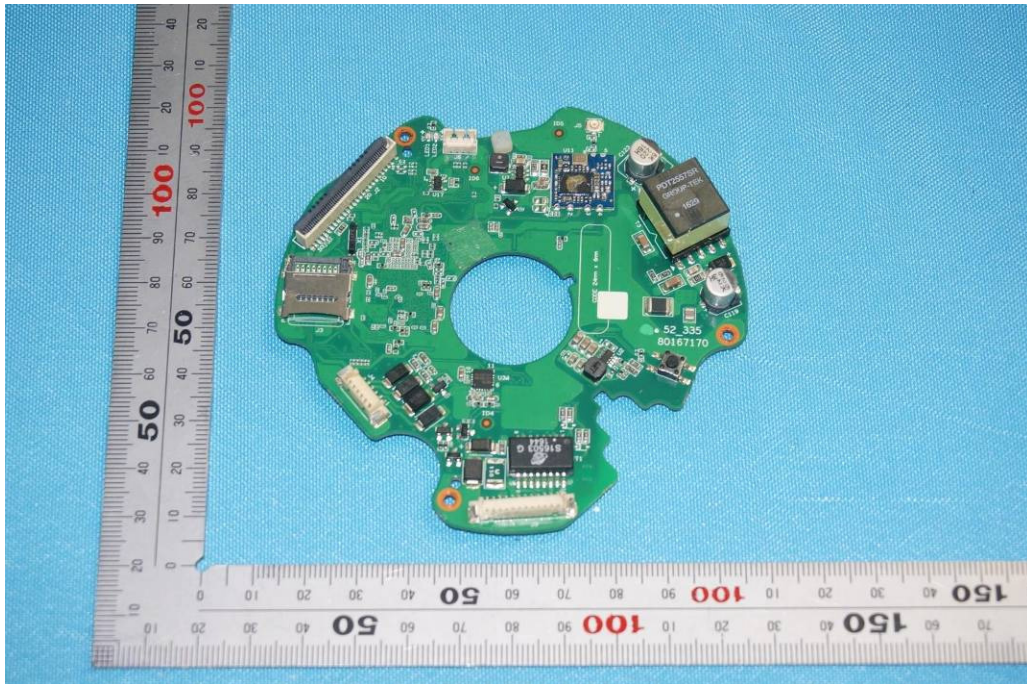

Internal Photos

Applicant:	Zhejiang Dahua Vision Technology Co., Ltd.
Address of Applicant:	No.1199, Bin'an Road, Binjiang District, Hangzhou, P.R. China
Equipment Under Test (EUT):	
Product Name:	IP CAMERA
Model No.:	DH-IPC-HDBW1430EP-AW