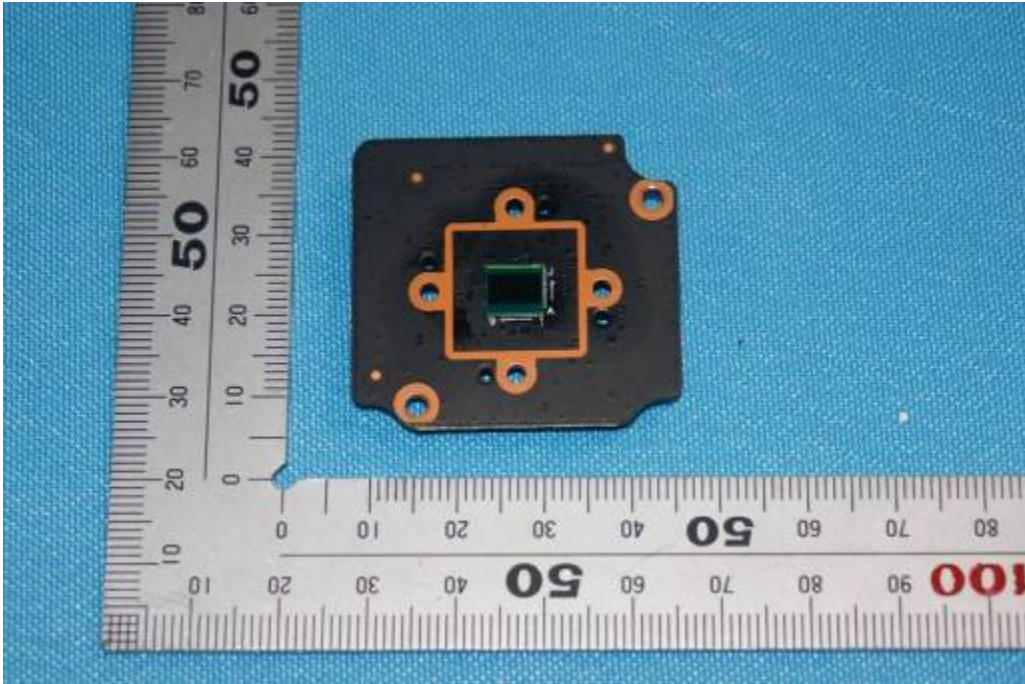

Internal Photos

Applicant:	Zhejiang Dahua Vision Technology Co., Ltd.
Address of Applicant:	No.1199, Bin'an Road, Binjiang District, Hangzhou, P.R. China
Equipment Under Test (EUT):	
Product Name:	IP CAMERA
Model No.:	DH-IPC-HDBW1430EP-AW