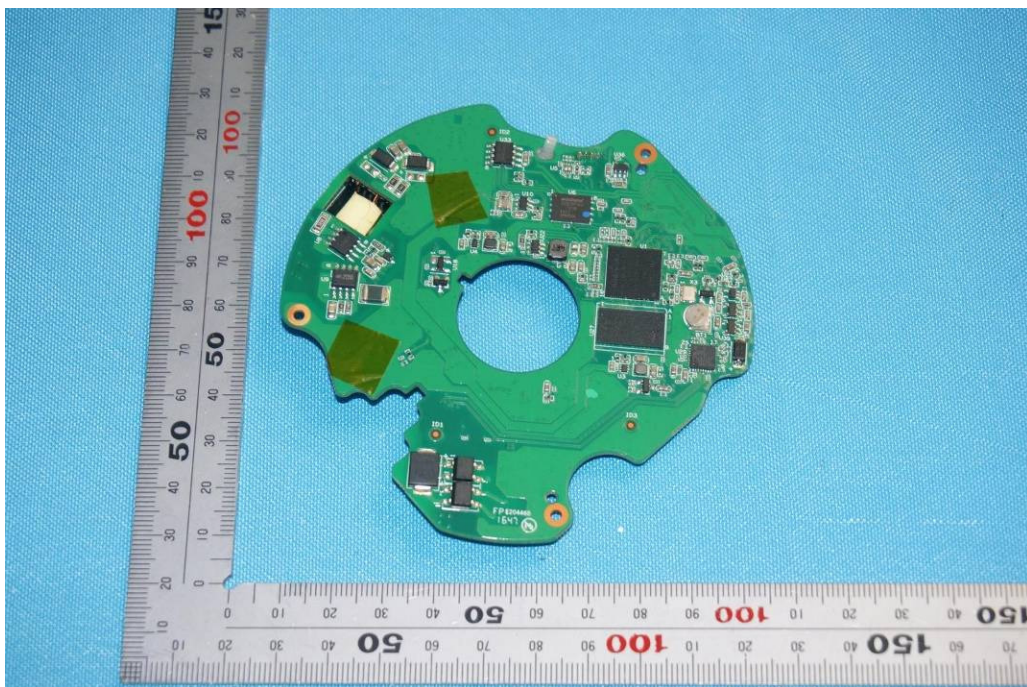

Internal Photos

Applicant:	Zhejiang Dahua Vision Technology Co., Ltd.
Address of Applicant:	No.1199, Bin'an Road, Binjiang District, Hangzhou, P.R. China
Equipment Under Test (EUT):	
Product Name:	IP CAMERA
Model No.:	DH-IPC-HDBW1430EP-AW