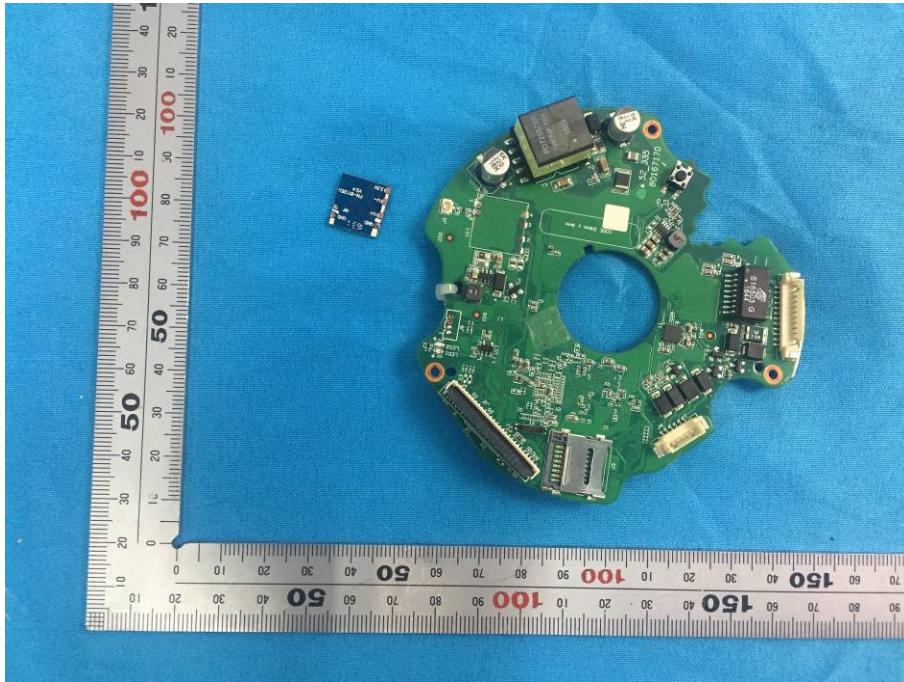

Internal Photos

Applicant:	Zhejiang Dahua Vision Technology Co., Ltd.
Address of Applicant:	No.1199, Bin'an Road, Binjiang District, Hangzhou, P.R. China
Equipment Under Test (EUT):	
Product Name:	IP CAMERA
Model No.:	DH-IPC-HDBW1430EP-AW