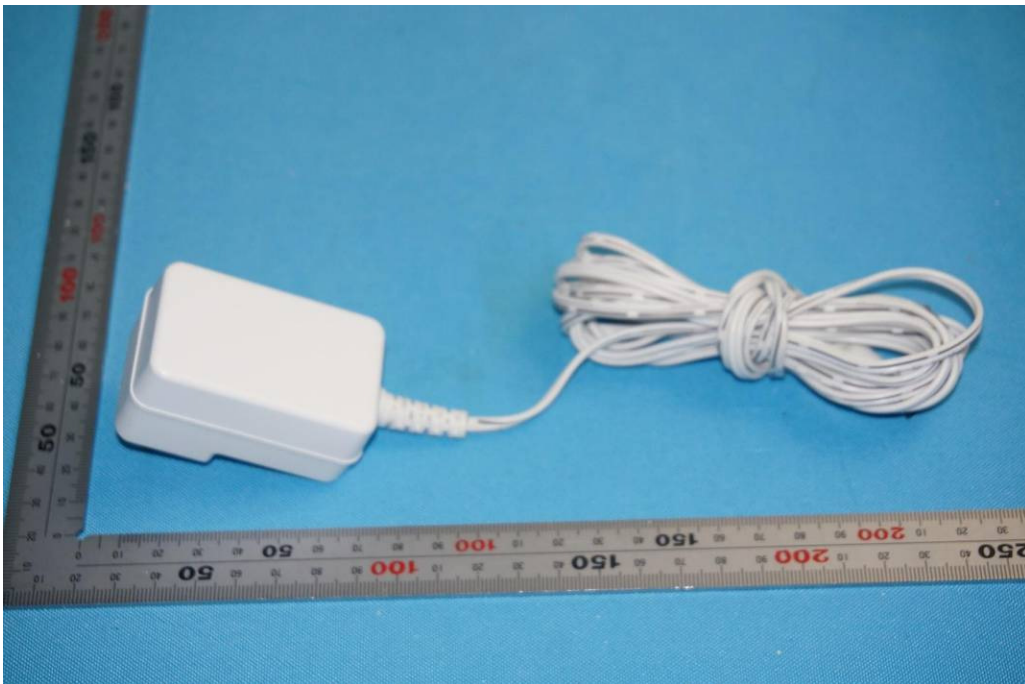

## **External Photos**

<b>Applicant:</b>	Zhejiang Dahua Vision Technology Co., Ltd.
<b>Address of Applicant:</b>	No.1199, Bin'an Road, Binjiang District, Hangzhou, P.R. China
<b>Equipment Under Test (EUT):</b>	
<b>Product Name:</b>	IP CAMERA
<b>Model No.:</b>	DH-IPC-HDBW1430EP-AW