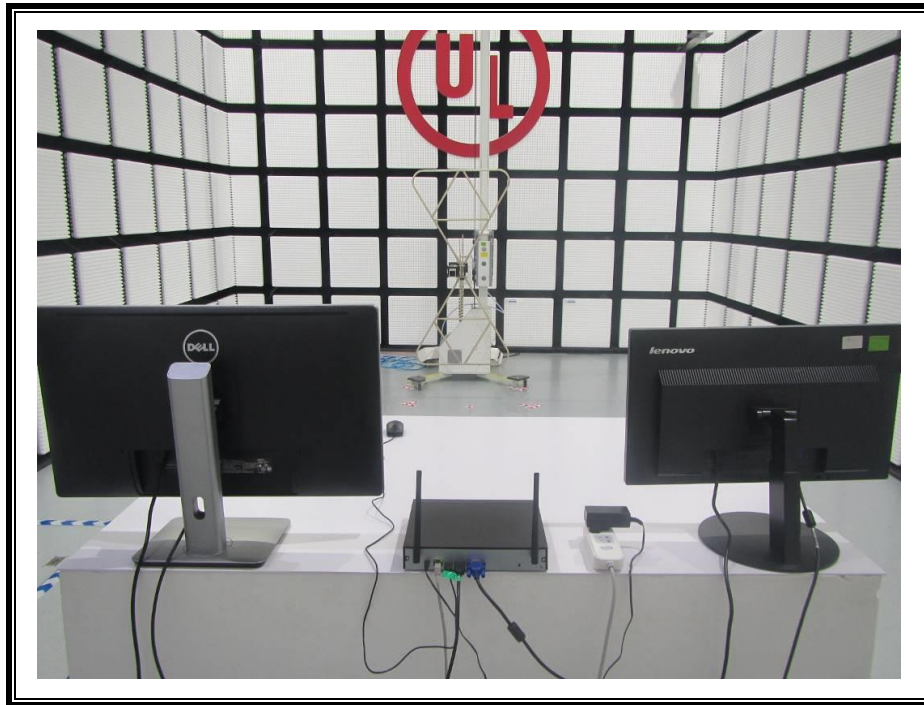

Appendix II

Setup Photographs

RADIATED RF MEASUREMENT SETUP (ABOVE 1 GHz)

MEASUREMENT POSITION (X axis)

MEASUREMENT POSITION (Y axis)

MEASUREMENT POSITION (Z axis)

RADIATED RF MEASUREMENT SETUP (30MHz~1GHz)

BACK VIEW OF RADIATED RF MEASUREMENT SETUP

RADIATED RF MEASUREMENT SETUP (Below 30MHz)

AC POWER LINE CONDUCTED EMISSIONS