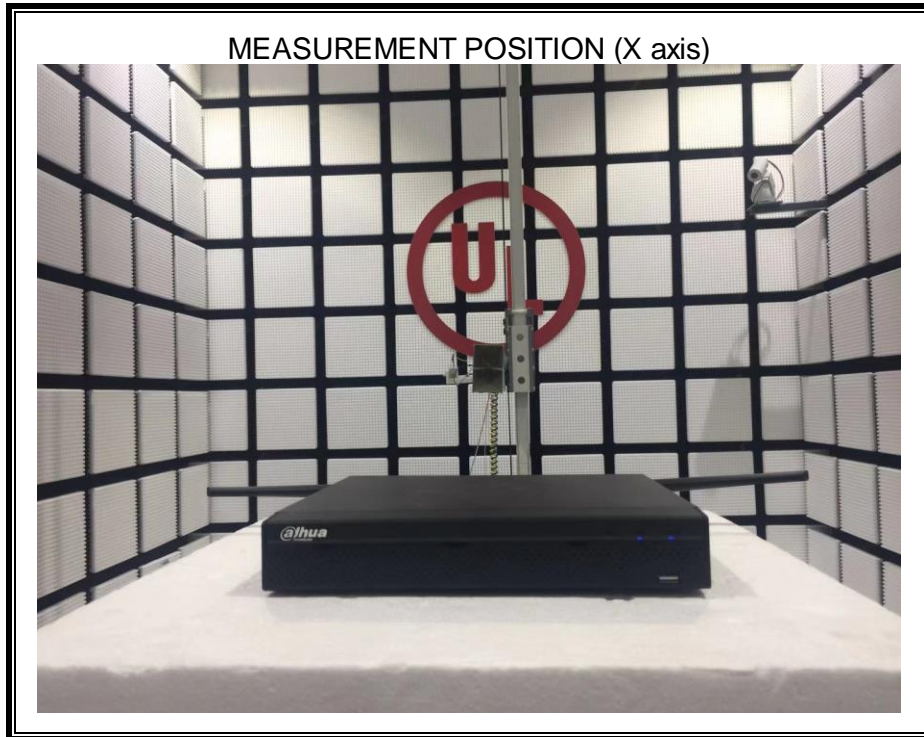

Appendix II

Setup Photographs

RADIATED RF MEASUREMENT SETUP (ABOVE 1 GHz)

MEASUREMENT POSITION (X axis)

MEASUREMENT POSITION (Y axis)

MEASUREMENT POSITION (Z axis)

RADIATED RF MEASUREMENT SETUP (30MHz~1GHz)

BACK VIEW OF RADIATED RF MEASUREMENT SETUP

RADIATED RF MEASUREMENT SETUP (Below 30MHz)

AC POWER LINE CONDUCTED EMISSIONS