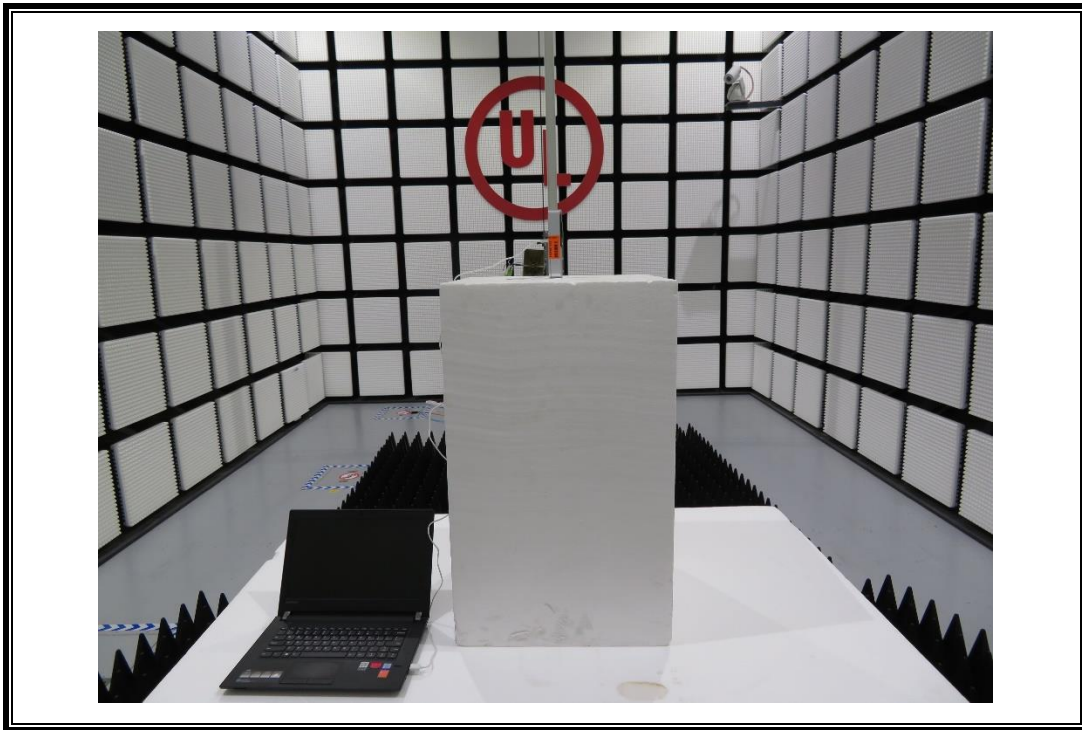

Appendix II

Setup Photographs

RADIATED RF MEASUREMENT SETUP BELOW 30MHz

RADIATED RF MEASUREMENT SETUP (30MHz ~ 1 GHz)

RADIATED RF MEASUREMENT SETUP (ABOVE 1 GHz- X axis)

RADIATED RF MEASUREMENT SETUP (ABOVE 1 GHz- Y axis)

RADIATED RF MEASUREMENT SETUP (ABOVE 1 GHz- Z axis)

POWERLINE CONDUCTED EMISSIONS MEASUREMENT SETUP