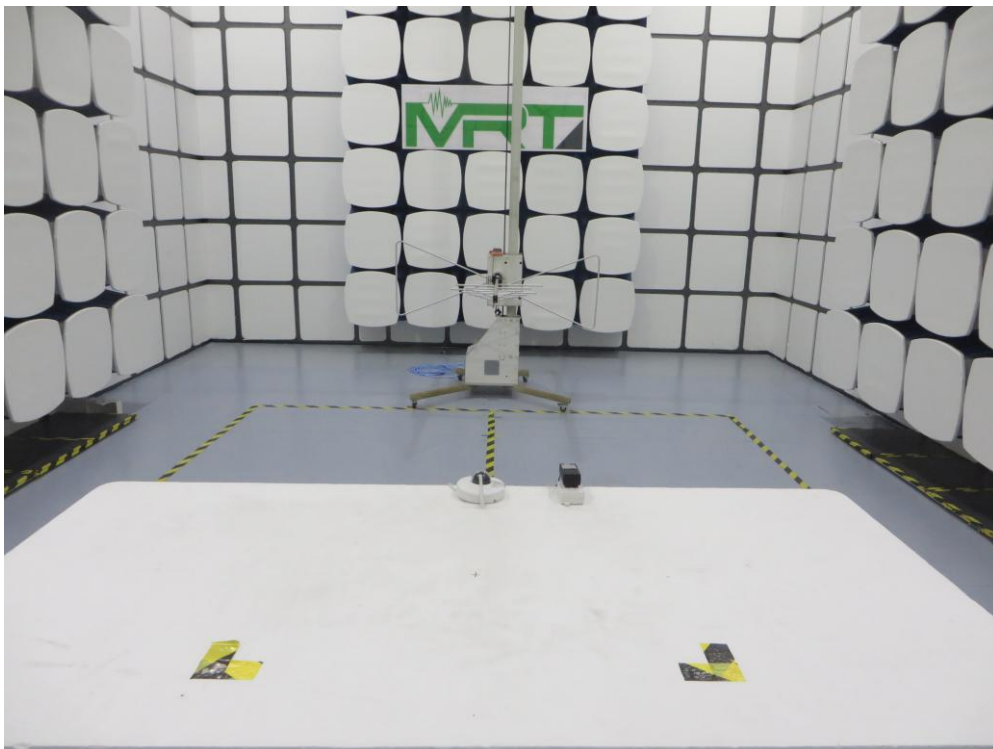

FCC Part15C Test Setup Photo

Description: Front view of Conducted Emission Test Setup

Description: Back view of Conducted Emission Test Setup

Description: Radiated Emission Test Setup for 9kHz ~ 30MHz

Description: Radiated Emission Test Setup for 30MHz ~ 1GHz

Description: Radiated Emission Test Setup for 1GHz ~ 18GHz

Description: Radiated Emission Test Setup for 18GHz ~ 25GHz