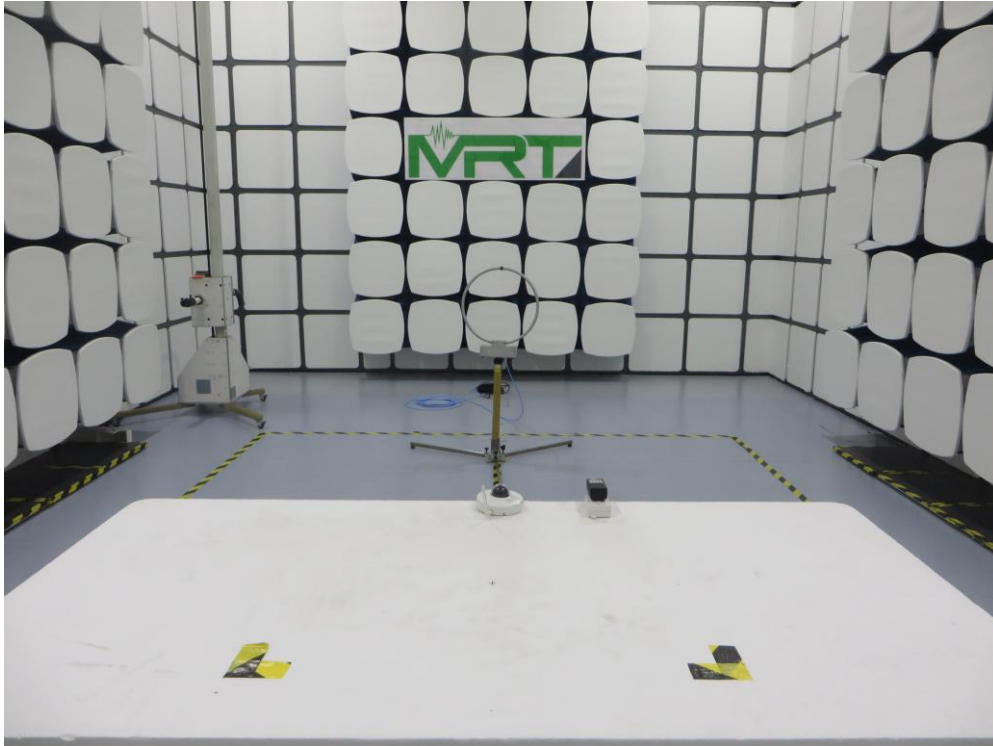

FCC Part15C Test Setup Photo

Description: Front view of Conducted Emission Test Setup

Description: Back view of Conducted Emission Test Setup

Description: Radiated Emission Test Setup for 9kHz ~ 30MHz

Description: Radiated Emission Test Setup for 30MHz ~ 1GHz

Description: Radiated Emission Test Setup for 1GHz ~ 18GHz

Description: Radiated Emission Test Setup for 18GHz ~ 25GHz