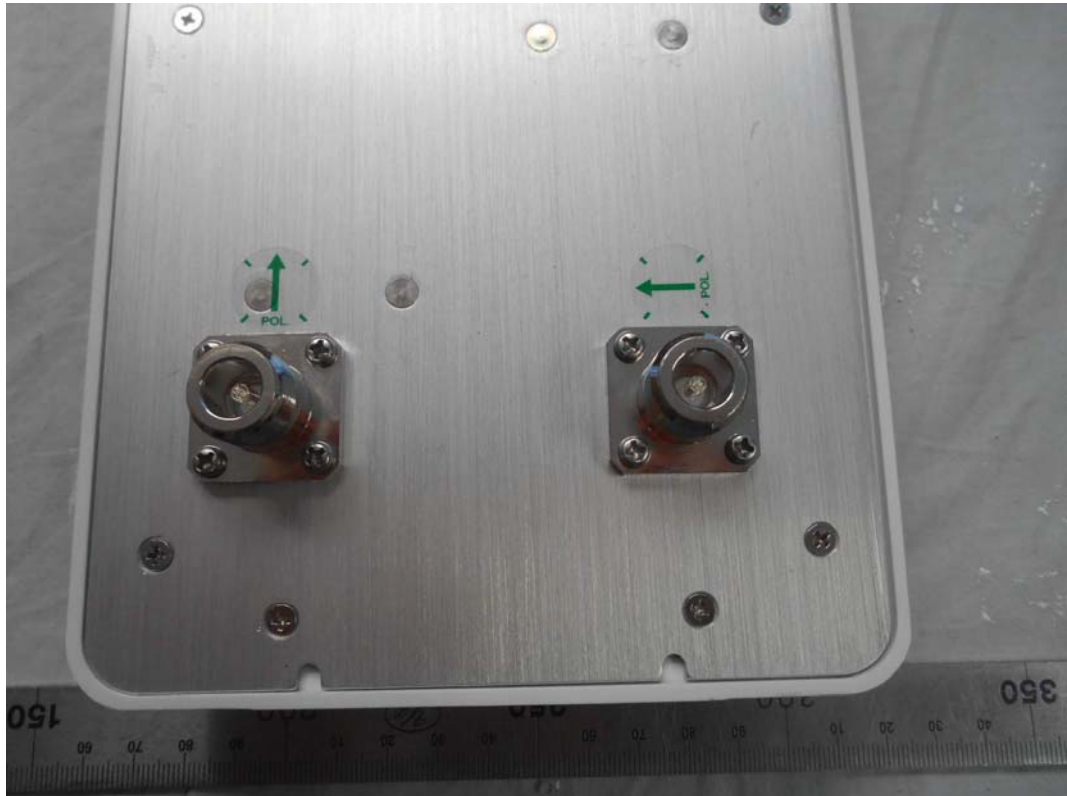

FIGURE 12
AP (M/N: DH-PFM880)
ANTENNA (BACK VIEW)

FIGURE 13
AP (M/N: DH-PFM880)
ANTENNA (PORTS VIEW)

FIGURE 15
POE ADAPTER (FRONT VIEW)

FIGURE 16
POE ADAPTER (BACK VIEW)

FIGURE 17
POE ADAPTER (LABEL)