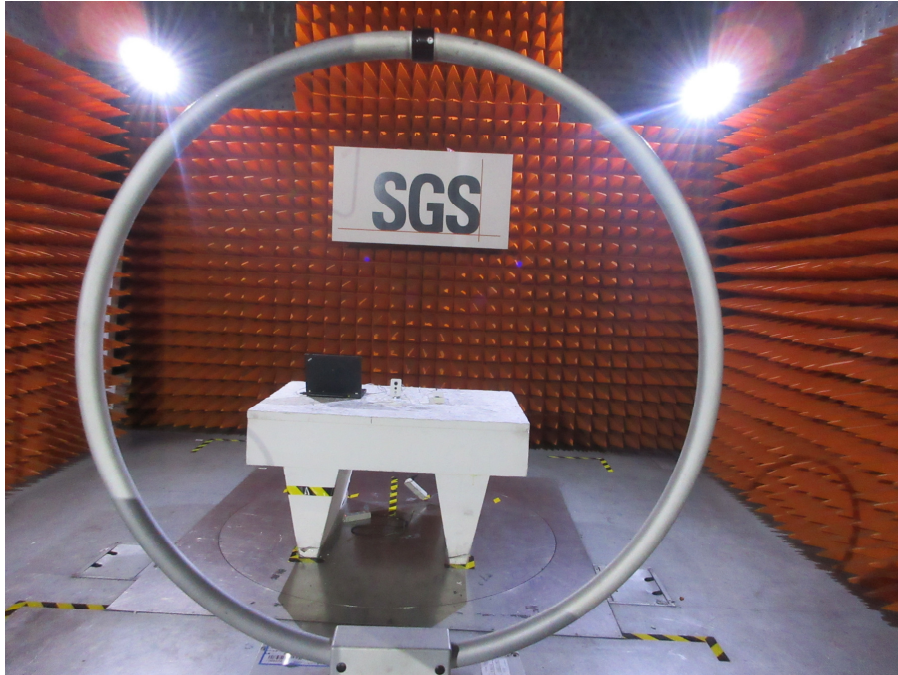

Test Setup Photos-FCC

Applicant:	Zhejiang Dahua Vision Technology Co., Ltd.
Address of Applicant:	No.1199, Bin'an Road, Binjiang District, Hangzhou, P.R. China
Equipment Under Test (EUT):	
Product Name:	CONSUMER CAMERA
Model No.:	DH-IPC-K26P

1 Contents

	Page
1 CONTENTS.....	2
2 EQUIPMENT UNDER TEST PICTURES	3
2.1 Conducted Emissions Test Setup	3
2.2 Radiated Emission Test Setup.....	4
2.3 RF Conducted Emissions	6

2 EQUIPMENT UNDER TEST PICTURES

2.1 Conducted Emissions Test Setup

2.2 Radiated Emission Test Setup

Below 30MHz

30MHz to 1GHz

Above 1GHz

Test high 1.5m

Zoom:

2.3 RF Conducted Emissions