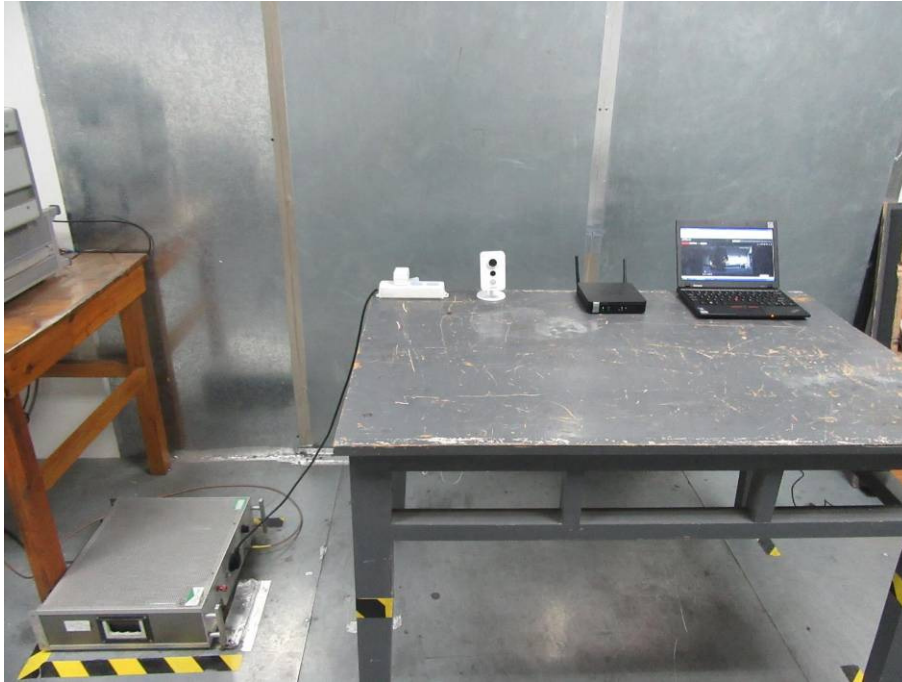

1 Contents

	Page
1 CONTENTS.....	2
2 EQUIPMENT UNDER TEST PICTURES	3
2.1 Conducted Emissions Test Setup	3
2.2 Radiated Emission Test Setup.....	4
2.3 RF Conducted Emissions	6

2 EQUIPMENT UNDER TEST PICTURES

2.1 Conducted Emissions Test Setup