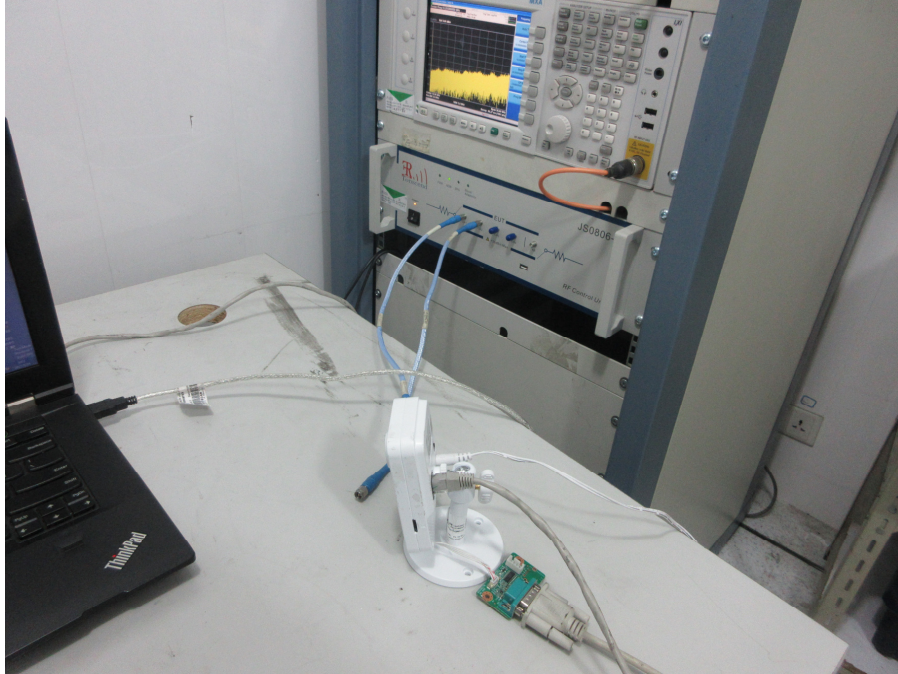

Test Setup Photos-FCC

Applicant:	Zhejiang Dahua Vision Technology Co., Ltd.
Address of Applicant:	No.1199, Bin'an Road, Binjiang District, Hangzhou, P.R. China
Equipment Under Test (EUT):	
Product Name:	CONSUMER CAMERA
Model No.:	DH-IPC-K26P

1 Contents

	Page
1 CONTENTS.....	2
2 EQUIPMENT UNDER TEST PICTURES	3
2.1 Conducted Emissions Test Setup	3
2.2 Radiated Emission Test Setup.....	4
2.3 RF Conducted Emissions	6

2 EQUIPMENT UNDER TEST PICTURES

2.1 Conducted Emissions Test Setup

2.2 Radiated Emission Test Setup

Below 30MHz

30MHz to 1GHz

Above 1GHz

Test high 1.5m

Zoom:

2.3 RF Conducted Emissions