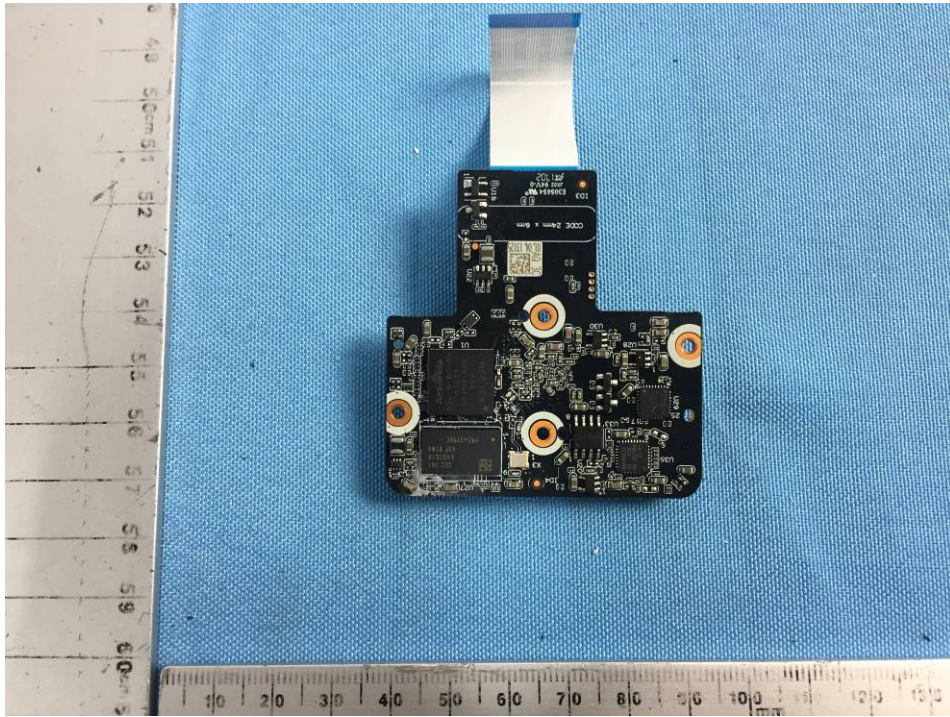

Internal Photos

Applicant:	Zhejiang Dahua Vision Technology Co., Ltd.
Address of Applicant:	No.1199, Bin'an Road, Binjiang District, Hangzhou, P.R. China
Equipment Under Test (EUT):	
Product Name:	CONSUMER CAMERA
Model No.:	DH-IPC-K26P