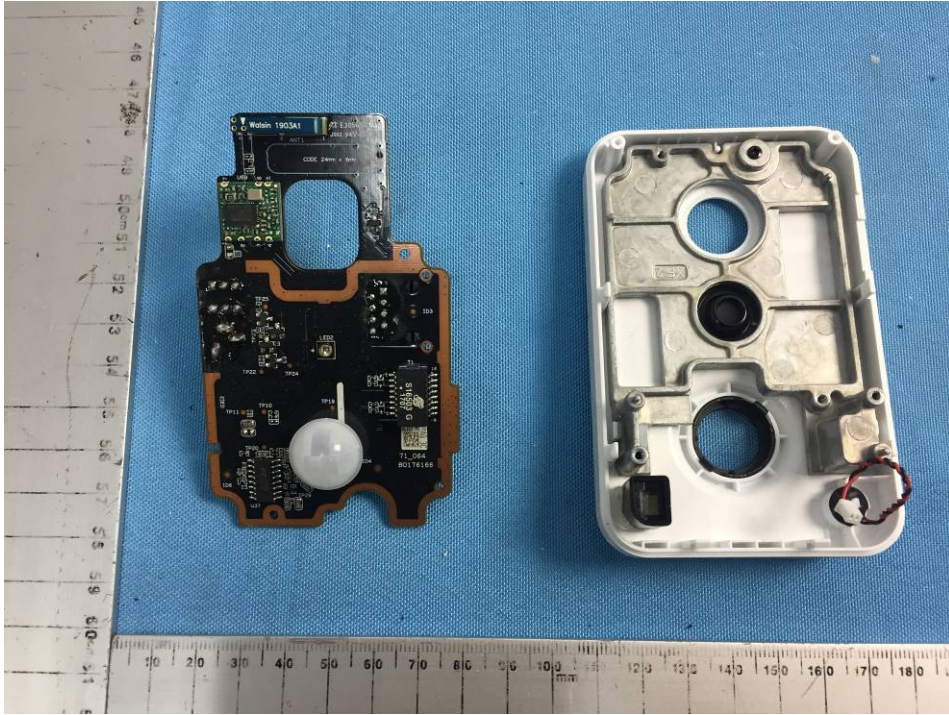

Internal Photos

Applicant:	Zhejiang Dahua Vision Technology Co., Ltd.
Address of Applicant:	No.1199, Bin'an Road, Binjiang District, Hangzhou, P.R. China
Equipment Under Test (EUT):	
Product Name:	CONSUMER CAMERA
Model No.:	DH-IPC-K26P