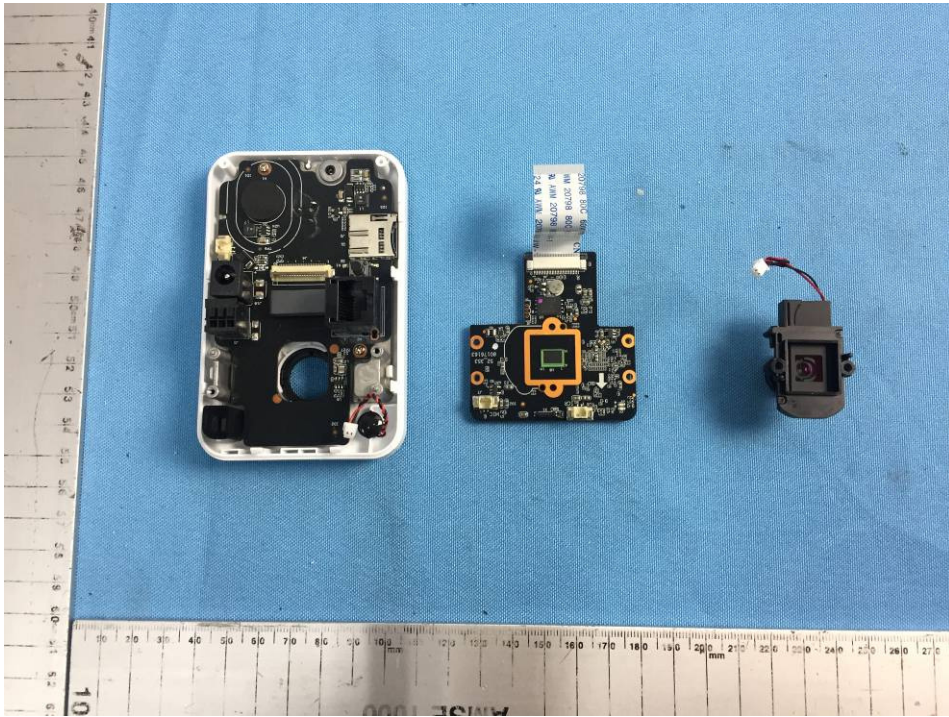

Internal Photos

Applicant:	Zhejiang Dahua Vision Technology Co., Ltd.
Address of Applicant:	No.1199, Bin'an Road, Binjiang District, Hangzhou, P.R. China
Equipment Under Test (EUT):	
Product Name:	CONSUMER CAMERA
Model No.:	DH-IPC-K26P