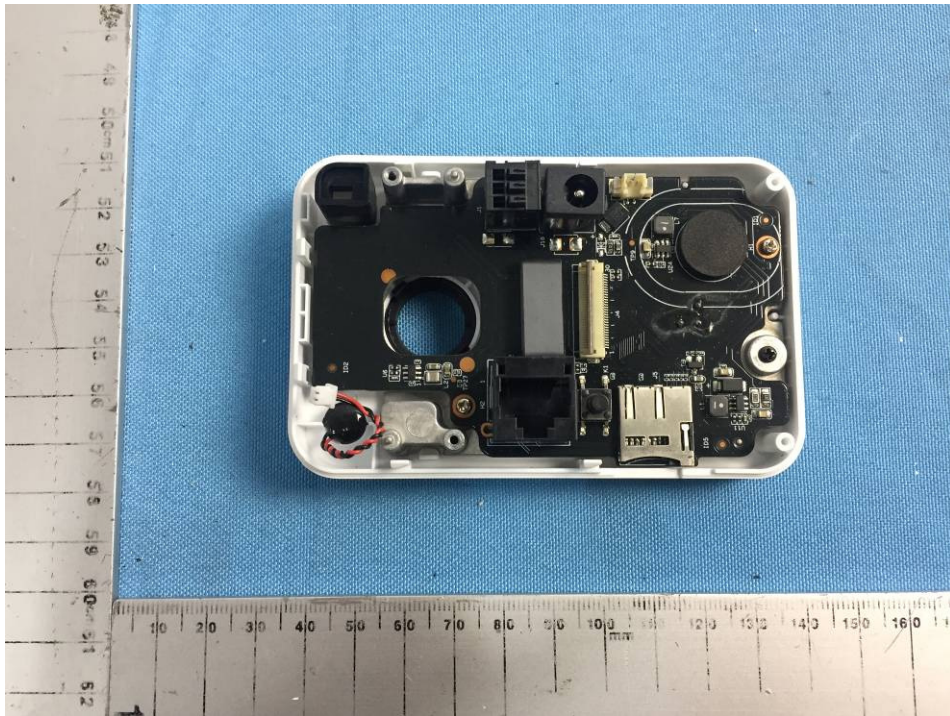

Internal Photos

Applicant:	Zhejiang Dahua Vision Technology Co., Ltd.
Address of Applicant:	No.1199, Bin'an Road, Binjiang District, Hangzhou, P.R. China
Equipment Under Test (EUT):	
Product Name:	CONSUMER CAMERA
Model No.:	DH-IPC-K26P