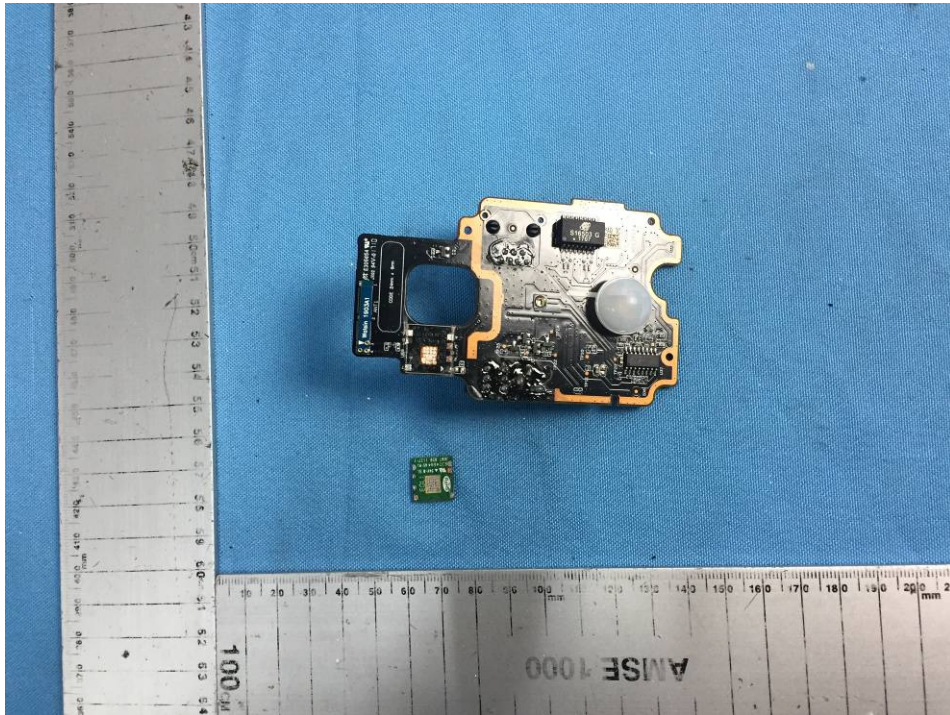

Internal Photos

Applicant:	Zhejiang Dahua Vision Technology Co., Ltd.
Address of Applicant:	No.1199, Bin'an Road, Binjiang District, Hangzhou, P.R. China
Equipment Under Test (EUT):	
Product Name:	CONSUMER CAMERA
Model No.:	DH-IPC-K26P