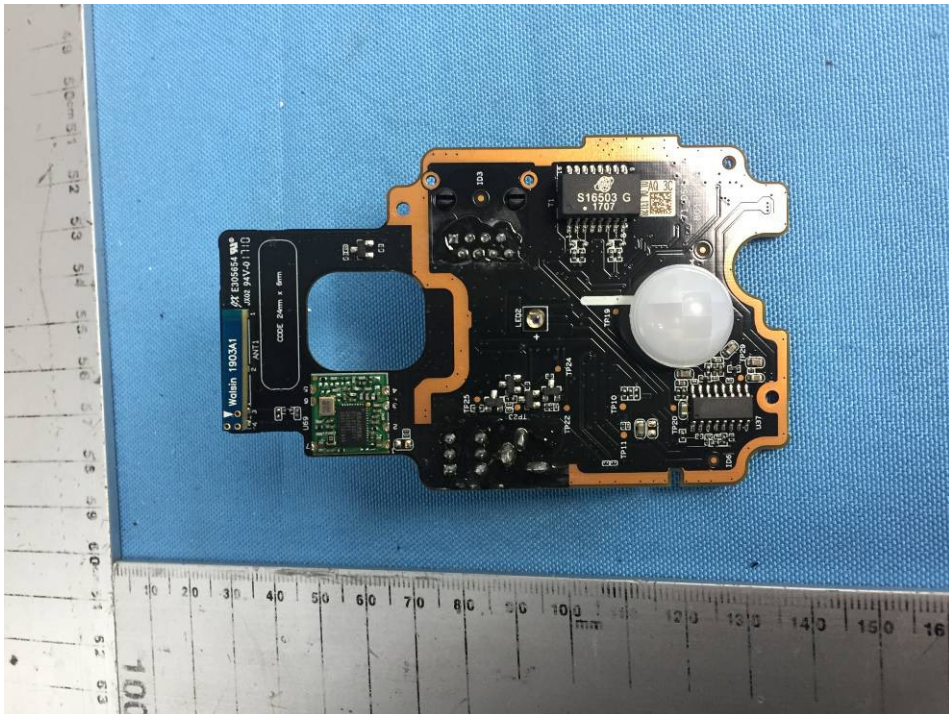

Internal Photos

Applicant:	Zhejiang Dahua Vision Technology Co., Ltd.
Address of Applicant:	No.1199, Bin'an Road, Binjiang District, Hangzhou, P.R. China
Equipment Under Test (EUT):	
Product Name:	CONSUMER CAMERA
Model No.:	DH-IPC-K26P