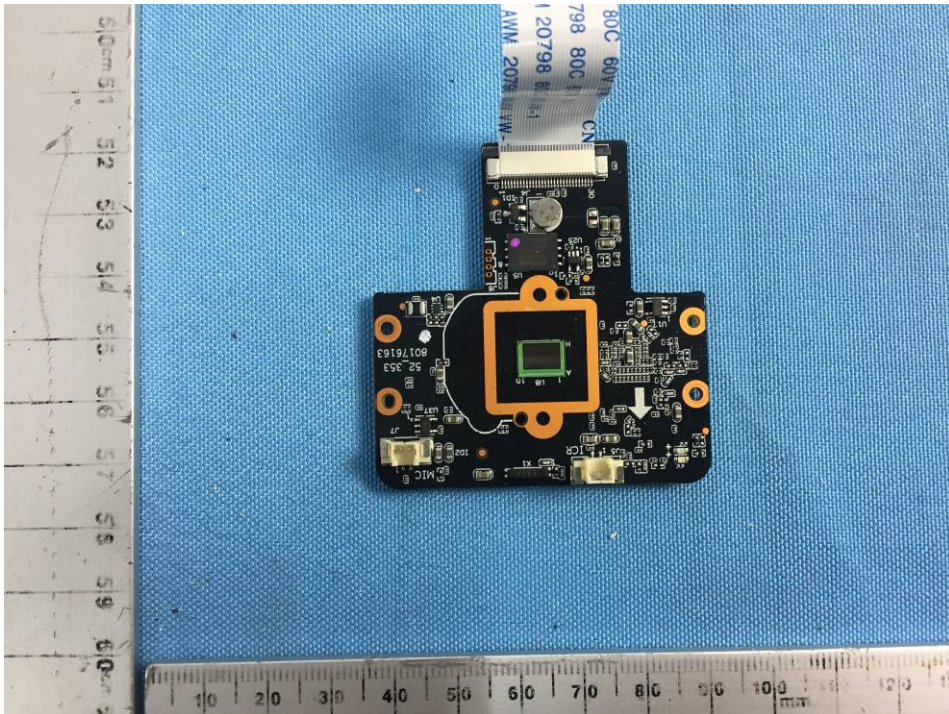

Internal Photos

Applicant:	Zhejiang Dahua Vision Technology Co., Ltd.
Address of Applicant:	No.1199, Bin'an Road, Binjiang District, Hangzhou, P.R. China
Equipment Under Test (EUT):	
Product Name:	CONSUMER CAMERA
Model No.:	DH-IPC-K26P