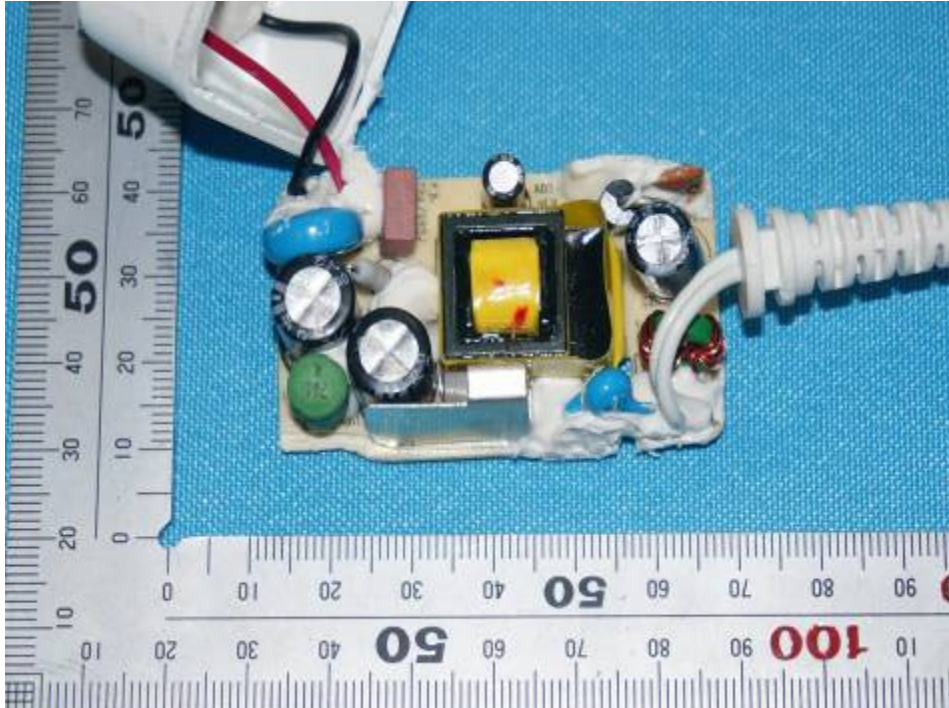

Internal Photos

Applicant:	Zhejiang Dahua Vision Technology Co., Ltd.
Address of Applicant:	No.1199, Bin'an Road, Binjiang District, Hangzhou, P.R. China
Equipment Under Test (EUT):	
Product Name:	CONSUMER CAMERA
Model No.:	DH-IPC-K26P