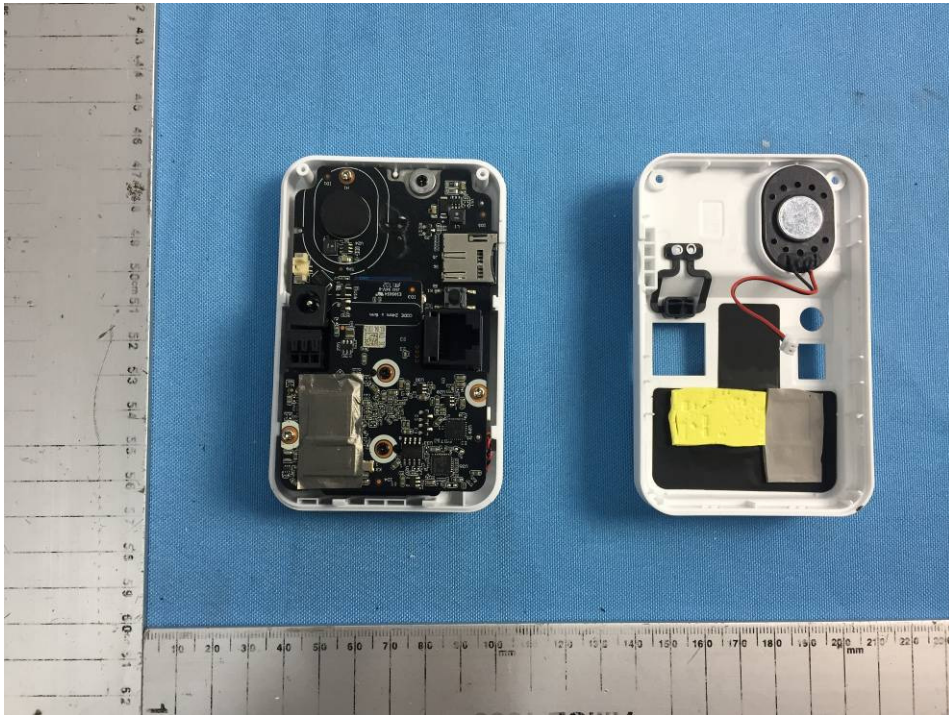

Internal Photos

Applicant:	Zhejiang Dahua Vision Technology Co., Ltd.
Address of Applicant:	No.1199, Bin'an Road, Binjiang District, Hangzhou, P.R. China
Equipment Under Test (EUT):	
Product Name:	CONSUMER CAMERA
Model No.:	DH-IPC-K26P