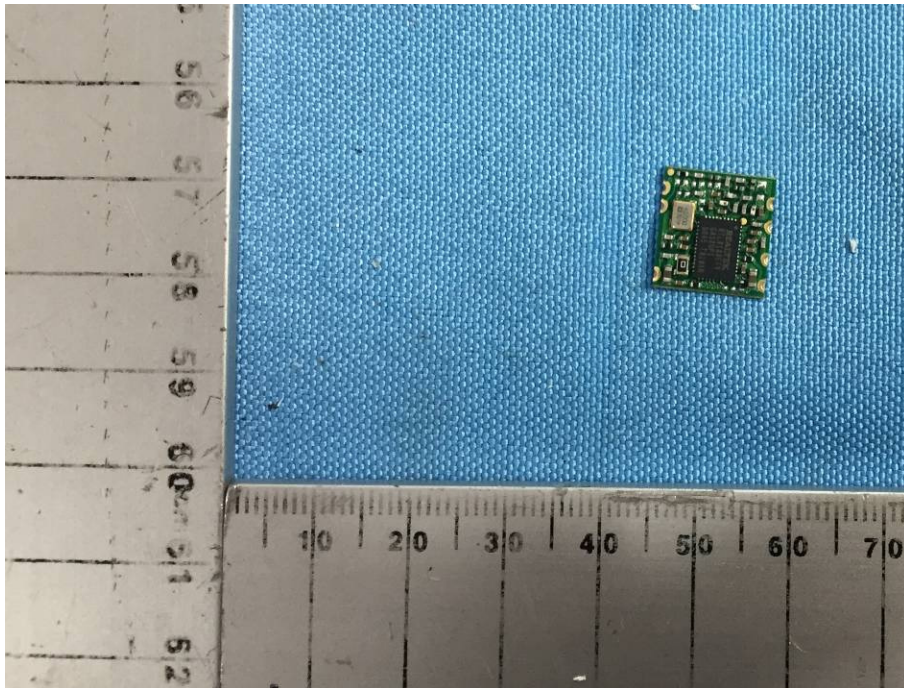

Internal Photos

Applicant:	Zhejiang Dahua Vision Technology Co., Ltd.
Address of Applicant:	No.1199, Bin'an Road, Binjiang District, Hangzhou, P.R. China
Equipment Under Test (EUT):	
Product Name:	CONSUMER CAMERA
Model No.:	DH-IPC-K26P