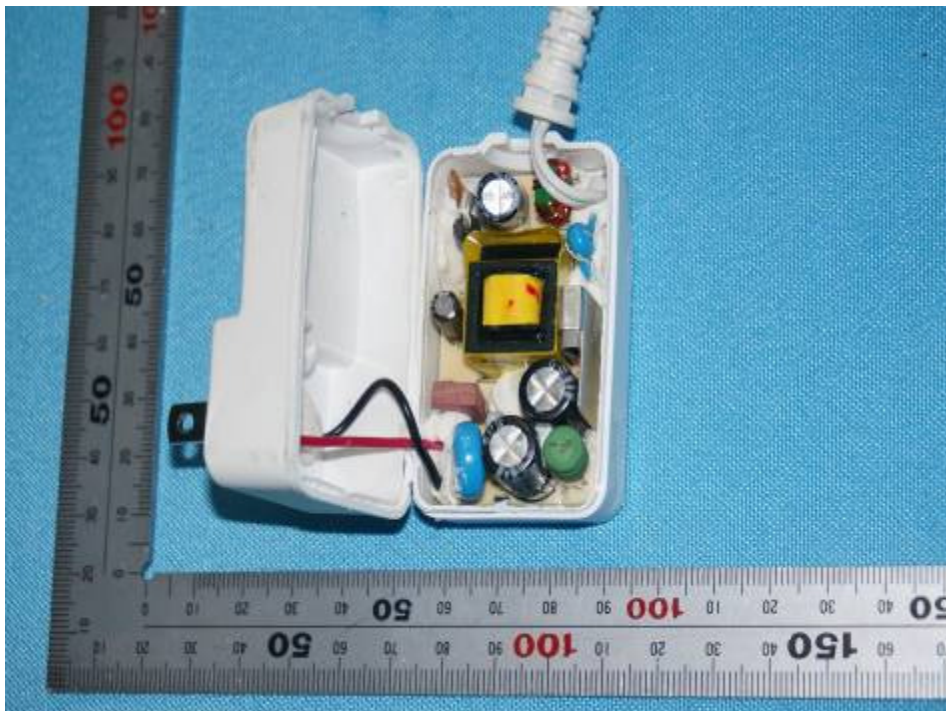

Internal Photos

Applicant:	Zhejiang Dahua Vision Technology Co., Ltd.
Address of Applicant:	No.1199, Bin'an Road, Binjiang District, Hangzhou, P.R. China
Equipment Under Test (EUT):	
Product Name:	CONSUMER CAMERA
Model No.:	DH-IPC-K26P