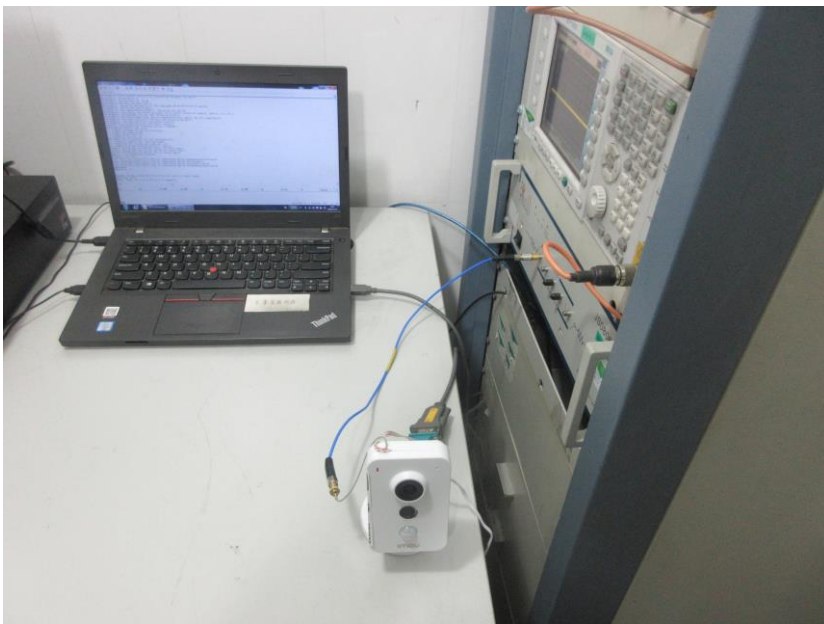

Test Setup Photos-FCC

Applicant:	ZHEJIANG DAHUA VISION TECHNOLOGY CO., LTD.
Address of Applicant:	No.1199, Bin'an Road, Binjiang District, Hangzhou, P.R. China
Equipment Under Test (EUT):	
Product Name:	CONSUMER CAMERA
Model No.:	IPC-K42P

1 Contents

	Page
1 CONTENTS.....	2
2 EQUIPMENT UNDER TEST PICTURES.....	3
2.1 Conducted Emissions at AC Power Line (150kHz-30MHz) Test Setup	3
2.2 RF Conducted Test Setup.....	3
2.3 Spurious emissions	4

2 EQUIPMENT UNDER TEST PICTURES

2.1 Conducted Emissions at AC Power Line (150kHz-30MHz) Test Setup

2.2 RF Conducted Test Setup

2.3 Spurious emissions

30MHz-1GHz

Above 1GHz

Zoom:

End