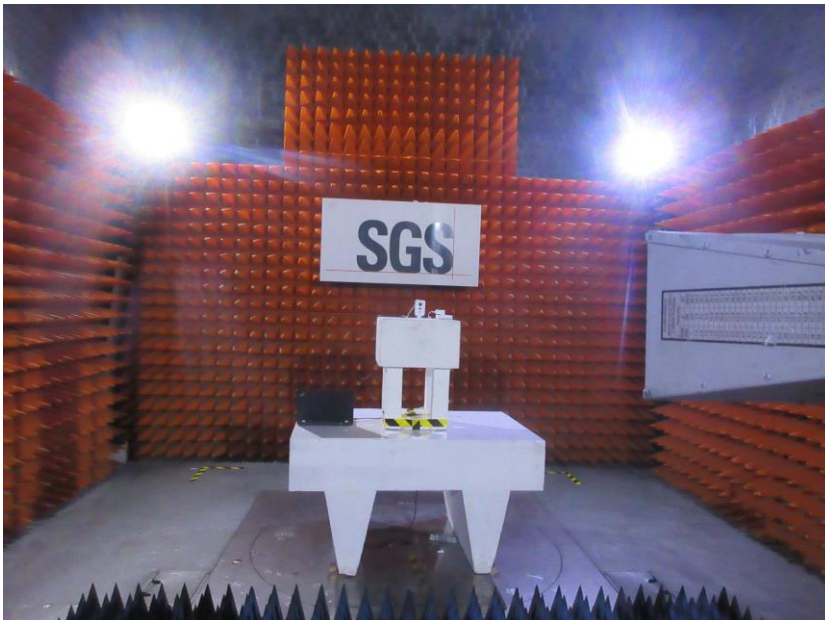

Test Setup Photos-FCC

Applicant:	ZHEJIANG DAHUA VISION TECHNOLOGY CO., LTD.
Address of Applicant:	No.1199, Bin'an Road, Binjiang District, Hangzhou, P.R. China
Equipment Under Test (EUT):	
Product Name:	CONSUMER CAMERA
Model No.:	IPC-K42P

1 Contents

	Page
1 CONTENTS.....	2
2 EQUIPMENT UNDER TEST PICTURES.....	3
2.1 Conducted Emissions at AC Power Line (150kHz-30MHz) Test Setup	3
2.2 RF Conducted Test Setup.....	3
2.3 Spurious emissions	4

2 EQUIPMENT UNDER TEST PICTURES

2.1 Conducted Emissions at AC Power Line (150kHz-30MHz) Test Setup

2.2 RF Conducted Test Setup

2.3 Spurious emissions

30MHz-1GHz

Above 1GHz

Zoom:

End