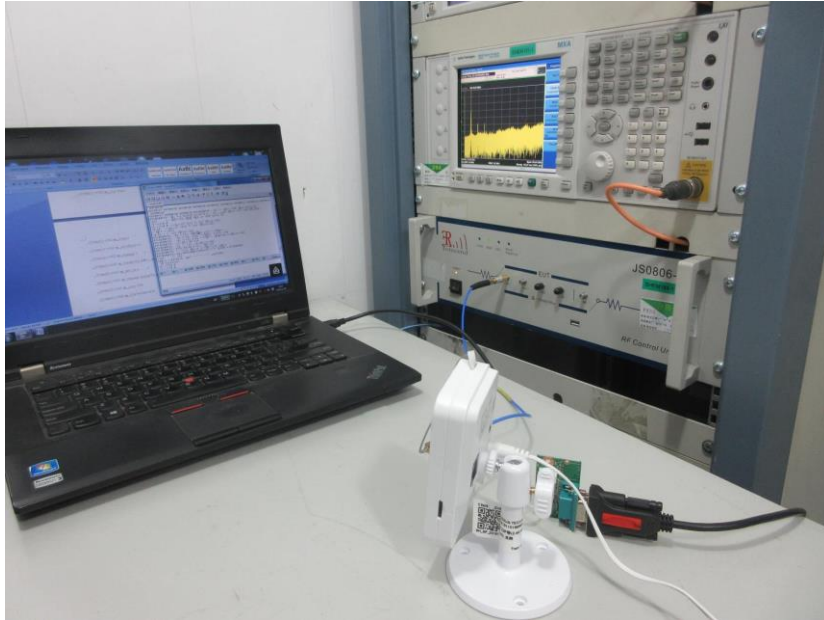

Test Setup Photos-FCC

Applicant:	ZHEJIANG DAHUA VISION TECHNOLOGY CO., LTD.
Address of Applicant:	No.1199, Bin'an Road, Binjiang District, Hangzhou, P.R. China
Equipment Under Test (EUT):	
Product Name:	CONSUMER CAMERA
Model No.:	IPC-K22P

2.1 Conducted Emission Test Setup

2.2 Radiated Emission Test Setup

30MHz to 1GHz

Above 1GHz

Zoom:

2.3 RF Conducted Test Setup

End