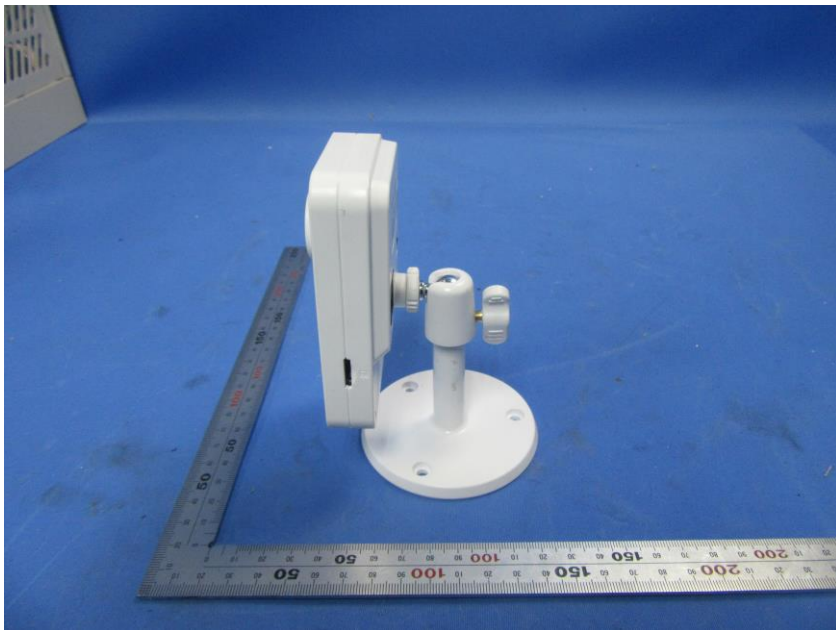

External Photos

Applicant:	ZHEJIANG DAHUA VISION TECHNOLOGY CO., LTD.
Address of Applicant:	No.1199, Bin'an Road, Binjiang District, Hangzhou, P.R. China
Equipment Under Test (EUT):	
Product Name:	CONSUMER CAMERA
Model No.:	IPC-K22P