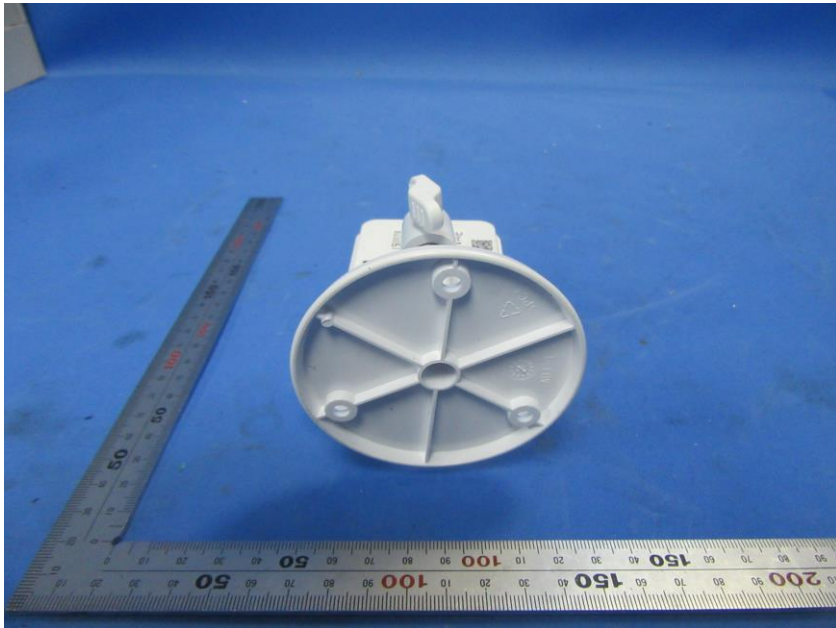

External Photos

Applicant:	ZHEJIANG DAHUA VISION TECHNOLOGY CO., LTD.
Address of Applicant:	No.1199, Bin'an Road, Binjiang District, Hangzhou, P.R. China
Equipment Under Test (EUT):	
Product Name:	CONSUMER CAMERA
Model No.:	IPC-K22P