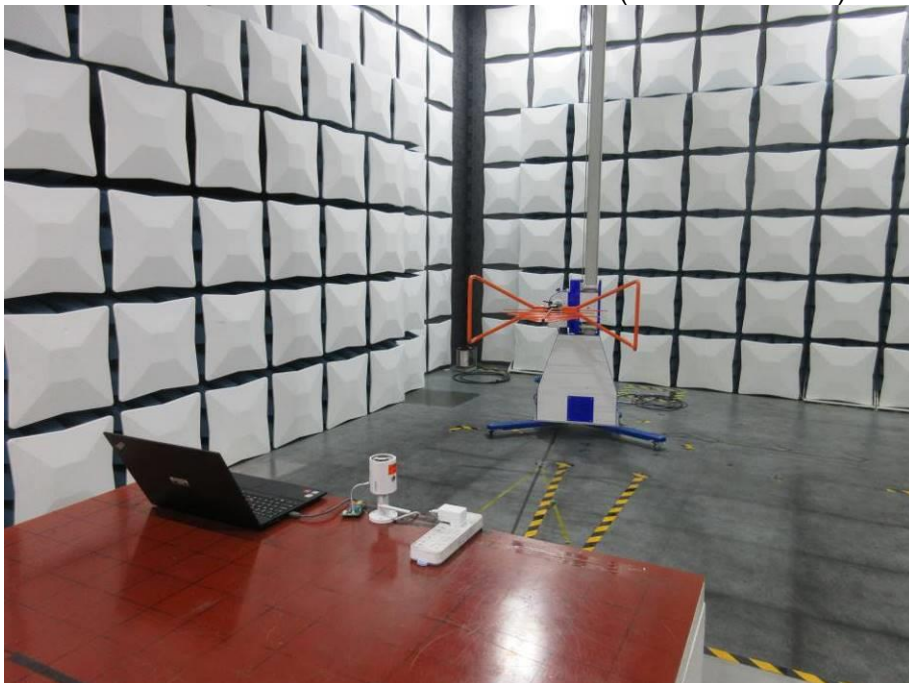

Appendix III

Setup Photographs

RADIATED RF MEASUREMENT SETUP (9KHz ~ 30 MHz)

RADIATED RF MEASUREMENT SETUP (30MHz ~ 1 GHz)

RADIATED RF MEASUREMENT SETUP (ABOVE 1 GHz- X axis)

RADIATED RF MEASUREMENT SETUP (ABOVE 1 GHz- Y axis)

RADIATED RF MEASUREMENT SETUP (ABOVE 1 GHz- Z axis)

POWERLINE CONDUCTED EMISSIONS MEASUREMENT SETUP