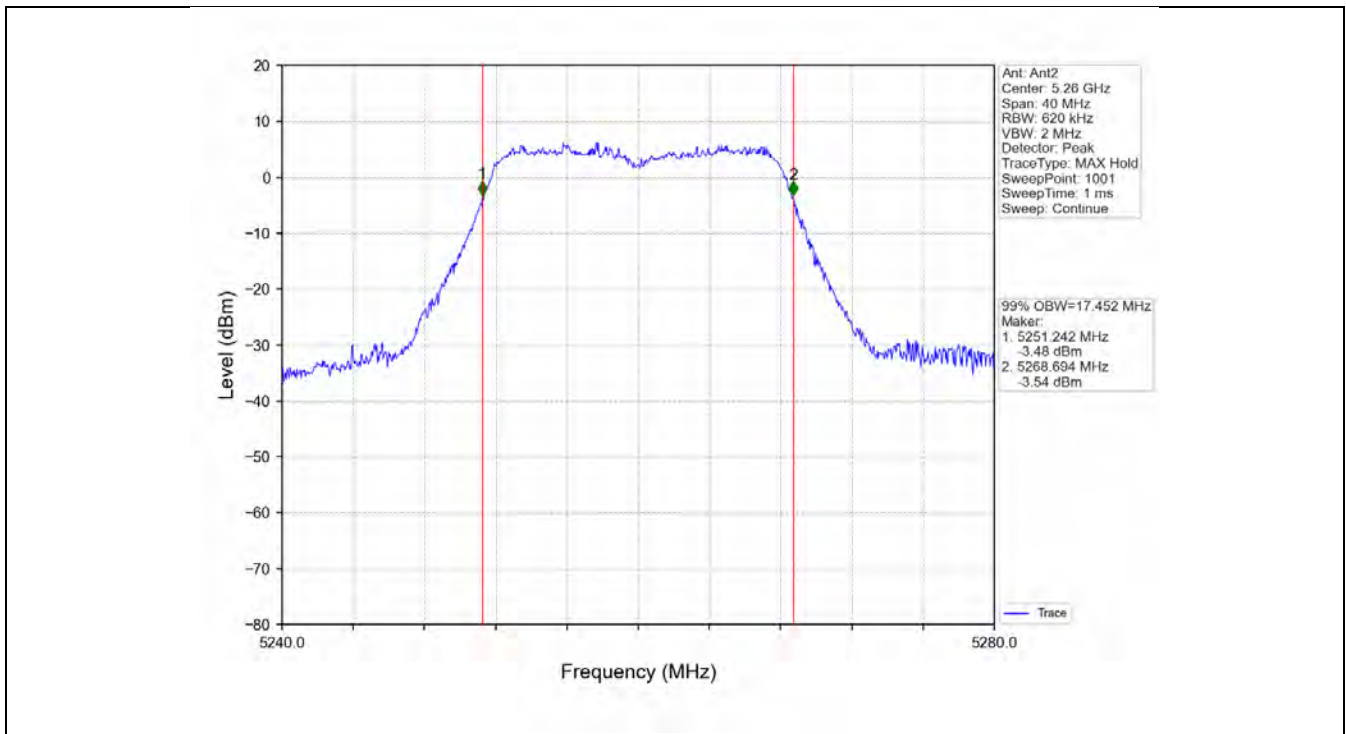

		5670	1	37.133	/	Pass
			2	36.925	/	Pass
		5755	1	37.376	/	Pass
			2	37.016	/	Pass
		5795	1	37.329	/	Pass
			2	36.938	/	Pass
802.11ac (VHT80)	MIMO	5210	1	76.572	/	Pass
			2	75.966	/	Pass
		5290	1	76.069	/	Pass
			2	75.821	/	Pass
		5530	1	76.074	/	Pass
			2	76.121	/	Pass
		5610	1	76.179	/	Pass
			2	76.189	/	Pass
		5775	1	76.482	/	Pass
			2	76.265	/	Pass

2.1.2 Test Graph

802.11a_LCH_5745MHz_Ant1_NTNV

802.11a_LCH_5745MHz_Ant2_NTNV

802.11n(HT20)_HCH_5240MHz_Ant1_NTNV

802.11n(HT20)_HCH_5240MHz_Ant2_NTNV