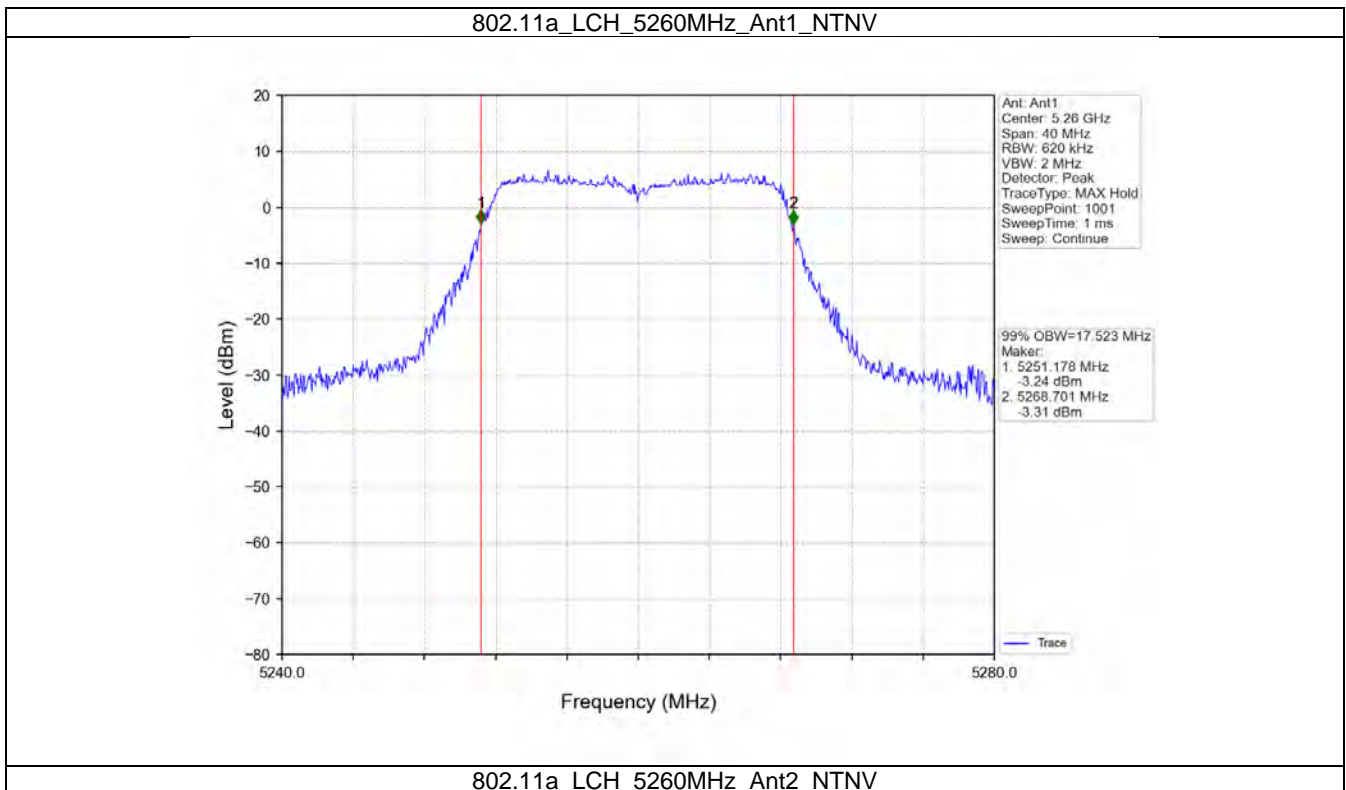

802.11n (HT40)	MIMO	5190	2	18.315	/	Pass	
			1	37.208	/	Pass	
		5230	2	37.334	/	Pass	
			1	37.448	/	Pass	
		5270	2	37.196	/	Pass	
			1	37.419	/	Pass	
		5310	2	37.197	/	Pass	
			1	37.251	/	Pass	
		5510	2	36.950	/	Pass	
			1	37.529	/	Pass	
		5550	2	37.309	/	Pass	
			1	37.447	/	Pass	
		5670	2	37.547	/	Pass	
			1	37.233	/	Pass	
5755	2	36.893	/	Pass			
	1	37.348	/	Pass			
5795	2	37.299	/	Pass			
	1	37.097	/	Pass			
802.11ac (VHT20)	MIMO	5180	2	37.105	/	Pass	
			1	18.430	/	Pass	
		5200	2	18.135	/	Pass	
			1	18.305	/	Pass	
		5240	2	18.514	/	Pass	
			1	18.359	/	Pass	
		5260	2	18.209	/	Pass	
			1	18.300	/	Pass	
		5300	2	18.199	/	Pass	
			1	18.271	/	Pass	
		5320	2	18.279	/	Pass	
			1	18.312	/	Pass	
		5500	2	18.229	/	Pass	
			1	18.506	/	Pass	
		5580	2	18.237	/	Pass	
			1	18.455	/	Pass	
		5700	2	18.206	/	Pass	
			1	18.341	/	Pass	
		5745	2	18.308	/	Pass	
			1	18.304	/	Pass	
5785	2	18.334	/	Pass			
	1	18.320	/	Pass			
5825	2	18.118	/	Pass			
	1	18.325	/	Pass			
802.11ac (VHT40)	MIMO	5190	2	18.229	/	Pass	
			1	37.295	/	Pass	
		5230	2	37.114	/	Pass	
			1	37.443	/	Pass	
		5270	2	36.928	/	Pass	
			1	37.278	/	Pass	
		5310	2	37.061	/	Pass	
			1	37.344	/	Pass	
		5510	2	37.222	/	Pass	
			1	37.182	/	Pass	
		5550	2	36.974	/	Pass	
			1	36.978	/	Pass	
				2	36.965	/	Pass

		5670	1	37.133	/	Pass
			2	36.925	/	Pass
		5755	1	37.376	/	Pass
			2	37.016	/	Pass
		5795	1	37.329	/	Pass
			2	36.938	/	Pass
802.11ac (VHT80)	MIMO	5210	1	76.572	/	Pass
			2	75.966	/	Pass
		5290	1	76.069	/	Pass
			2	75.821	/	Pass
		5530	1	76.074	/	Pass
			2	76.121	/	Pass
		5610	1	76.179	/	Pass
			2	76.189	/	Pass
		5775	1	76.482	/	Pass
			2	76.265	/	Pass

2.1.2 Test Graph

802.11a_LCH_5745MHz_Ant1_NTNV

802.11a_LCH_5745MHz_Ant2_NTNV

802.11n(HT20)_HCH_5240MHz_Ant1_NTNV

802.11n(HT20)_HCH_5240MHz_Ant2_NTNV