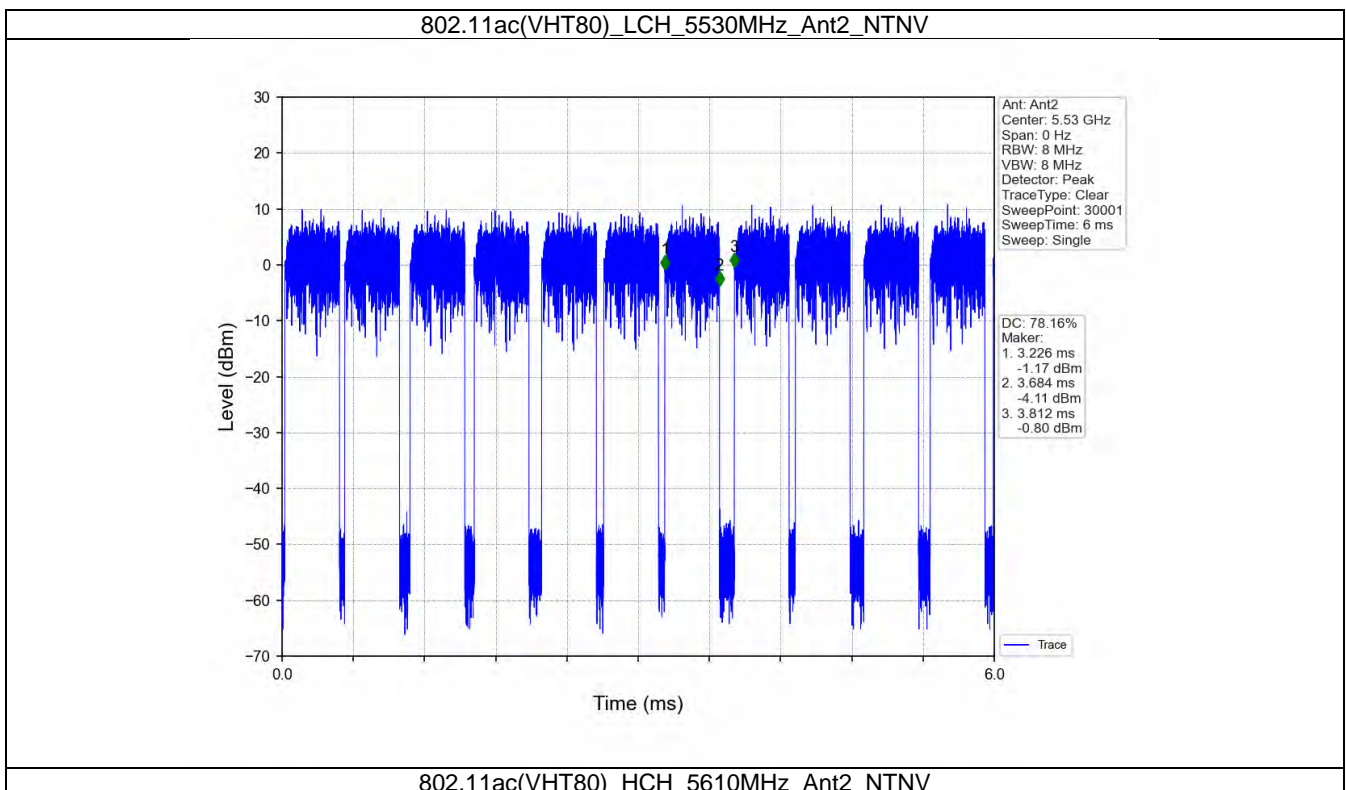

1.2.2 Test Graph

802.11a_HCH_5240MHz_Ant2_NTNV

802.11a_LCH_5260MHz_Ant2_NTNV

802.11a_MCH_5785MHz_Ant2_NTNV

802.11a_HCH_5825MHz_Ant2_NTNV

802.11n(HT40)_HCH_5795MHz_Ant2_NTNV

802.11ac(VHT20)_LCH_5180MHz_Ant2_NTNV

802.11ac(VHT40)_LCH_5755MHz_Ant2_NTNV

802.11ac(VHT40)_HCH_5795MHz_Ant2_NTNV

2. Bandwidth

2.1 OBW

2.1.1 Test Result

Mode	TX Type	Frequency (MHz)	Ant	99% Occupied Bandwidth (MHz)	Limit (MHz)	Verdict
802.11a	SISO	5180	1	17.474	/	Pass
			2	17.451	/	Pass
		5200	1	17.359	/	Pass
			2	17.437	/	Pass
		5240	1	17.310	/	Pass
			2	17.362	/	Pass
		5260	1	17.523	/	Pass
			2	17.452	/	Pass
		5300	1	17.409	/	Pass
			2	17.485	/	Pass
		5320	1	17.454	/	Pass
			2	17.290	/	Pass
		5500	1	17.438	/	Pass
			2	17.380	/	Pass
		5580	1	17.465	/	Pass
			2	17.500	/	Pass
		5700	1	17.698	/	Pass
			2	17.486	/	Pass
5745	1	17.545	/	Pass		
	2	17.398	/	Pass		
5785	1	17.513	/	Pass		
	2	17.421	/	Pass		
5825	1	17.468	/	Pass		
	2	17.406	/	Pass		
802.11n (HT20)	MIMO	5180	1	18.485	/	Pass
			2	18.390	/	Pass
		5200	1	18.431	/	Pass
			2	18.370	/	Pass
		5240	1	18.476	/	Pass
			2	18.182	/	Pass
		5260	1	18.351	/	Pass
			2	18.161	/	Pass
		5300	1	18.373	/	Pass
			2	18.419	/	Pass
		5320	1	18.439	/	Pass
			2	18.271	/	Pass
		5500	1	18.342	/	Pass
			2	18.382	/	Pass
		5580	1	18.284	/	Pass
			2	18.494	/	Pass
		5700	1	18.392	/	Pass
			2	18.247	/	Pass
5745	1	18.404	/	Pass		
	2	18.230	/	Pass		
5785	1	18.383	/	Pass		
	2	18.254	/	Pass		
5825	1	18.366	/	Pass		