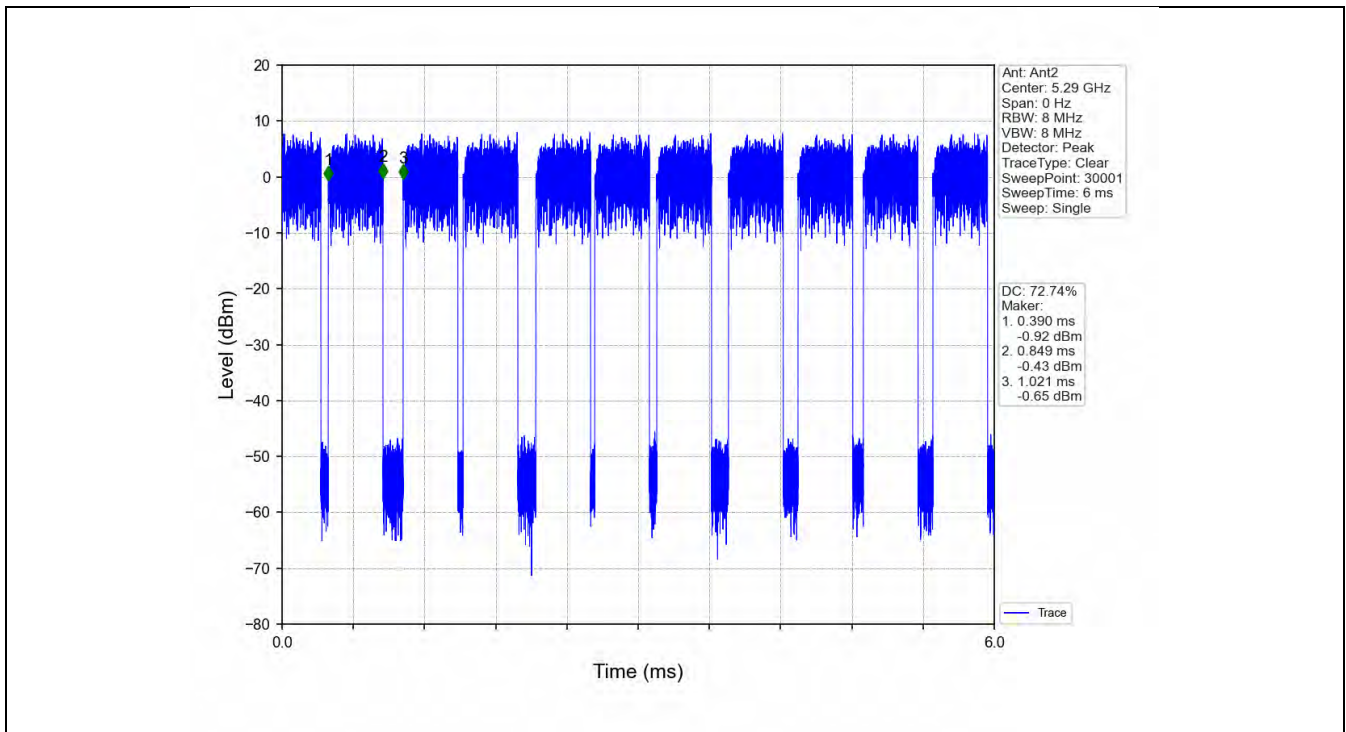

1.2.2 Test Graph

802.11a_HCH_5240MHz_Ant2_NTNV

802.11a_LCH_5260MHz_Ant2_NTNV

802.11a_MCH_5785MHz_Ant2_NTNV

802.11a_HCH_5825MHz_Ant2_NTNV

802.11n(HT40)_HCH_5795MHz_Ant2_NTNV

802.11ac(VHT20)_LCH_5180MHz_Ant2_NTNV

802.11ac(VHT40)_LCH_5755MHz_Ant2_NTNV

802.11ac(VHT40)_HCH_5795MHz_Ant2_NTNV

2. Bandwidth

2.1 OBW

2.1.1 Test Result

Mode	TX Type	Frequency (MHz)	Ant	99% Occupied Bandwidth (MHz)	Limit (MHz)	Verdict
802.11a	SISO	5180	1	17.474	/	Pass
			2	17.451	/	Pass
		5200	1	17.359	/	Pass
			2	17.437	/	Pass
		5240	1	17.310	/	Pass
			2	17.362	/	Pass
		5260	1	17.523	/	Pass
			2	17.452	/	Pass
		5300	1	17.409	/	Pass
			2	17.485	/	Pass
		5320	1	17.454	/	Pass
			2	17.290	/	Pass
		5500	1	17.438	/	Pass
			2	17.380	/	Pass
		5580	1	17.465	/	Pass
			2	17.500	/	Pass
		5700	1	17.698	/	Pass
			2	17.486	/	Pass
5745	1	17.545	/	Pass		
	2	17.398	/	Pass		
5785	1	17.513	/	Pass		
	2	17.421	/	Pass		
5825	1	17.468	/	Pass		
	2	17.406	/	Pass		
802.11n (HT20)	MIMO	5180	1	18.485	/	Pass
			2	18.390	/	Pass
		5200	1	18.431	/	Pass
			2	18.370	/	Pass
		5240	1	18.476	/	Pass
			2	18.182	/	Pass
		5260	1	18.351	/	Pass
			2	18.161	/	Pass
		5300	1	18.373	/	Pass
			2	18.419	/	Pass
		5320	1	18.439	/	Pass
			2	18.271	/	Pass
		5500	1	18.342	/	Pass
			2	18.382	/	Pass
		5580	1	18.284	/	Pass
			2	18.494	/	Pass
		5700	1	18.392	/	Pass
			2	18.247	/	Pass
5745	1	18.404	/	Pass		
	2	18.230	/	Pass		
5785	1	18.383	/	Pass		
	2	18.254	/	Pass		
5825	1	18.366	/	Pass		