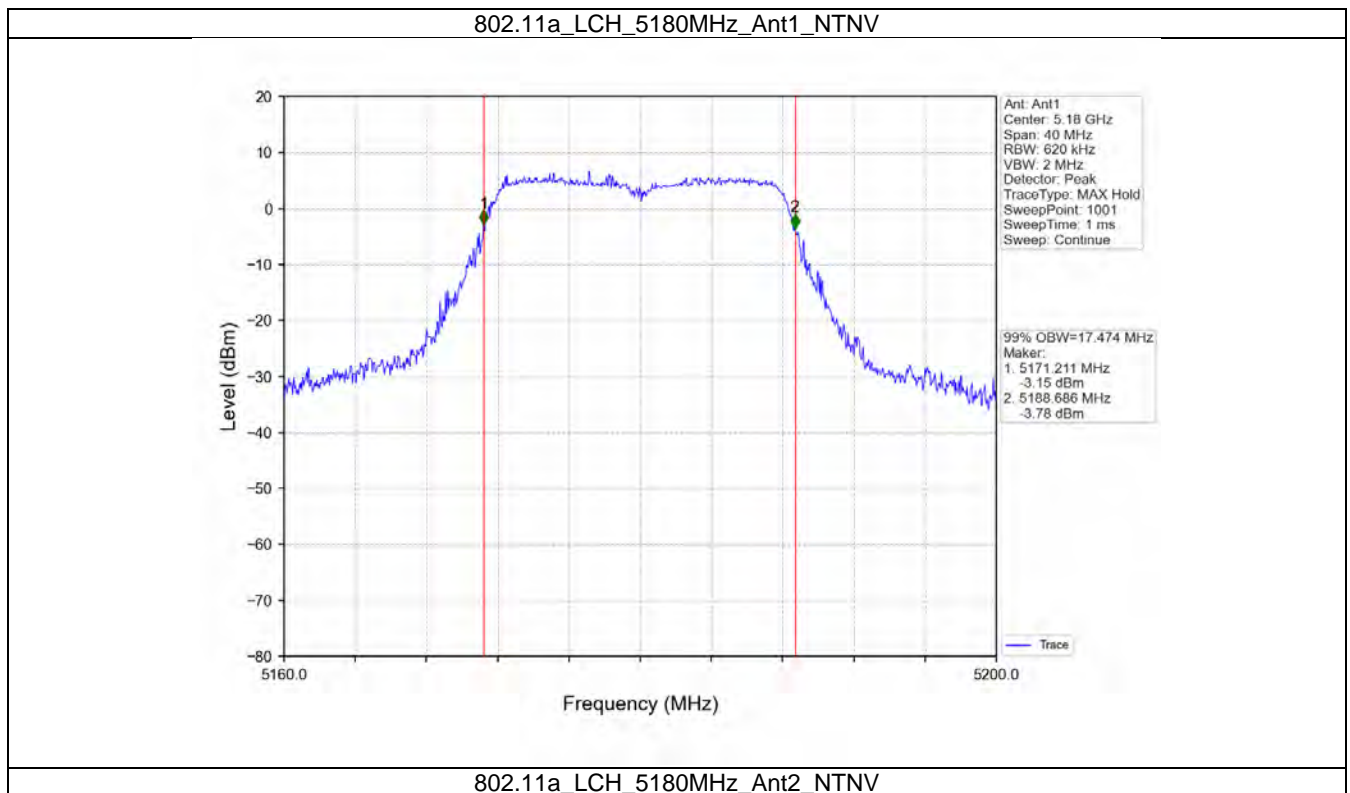

5670	1	37.133	/	Pass
			2	36.925	/	Pass
		5755	1	37.376	/	Pass
			2	37.016	/	Pass
		5795	1	37.329	/	Pass
			2	36.938	/	Pass
802.11ac (VHT80)	MIMO	5210	1	76.572	/	Pass
			2	75.966	/	Pass
		5290	1	76.069	/	Pass
			2	75.821	/	Pass
		5530	1	76.074	/	Pass
			2	76.121	/	Pass
		5610	1	76.179	/	Pass
			2	76.189	/	Pass
		5775	1	76.482	/	Pass
			2	76.265	/	Pass

2.1.2 Test Graph