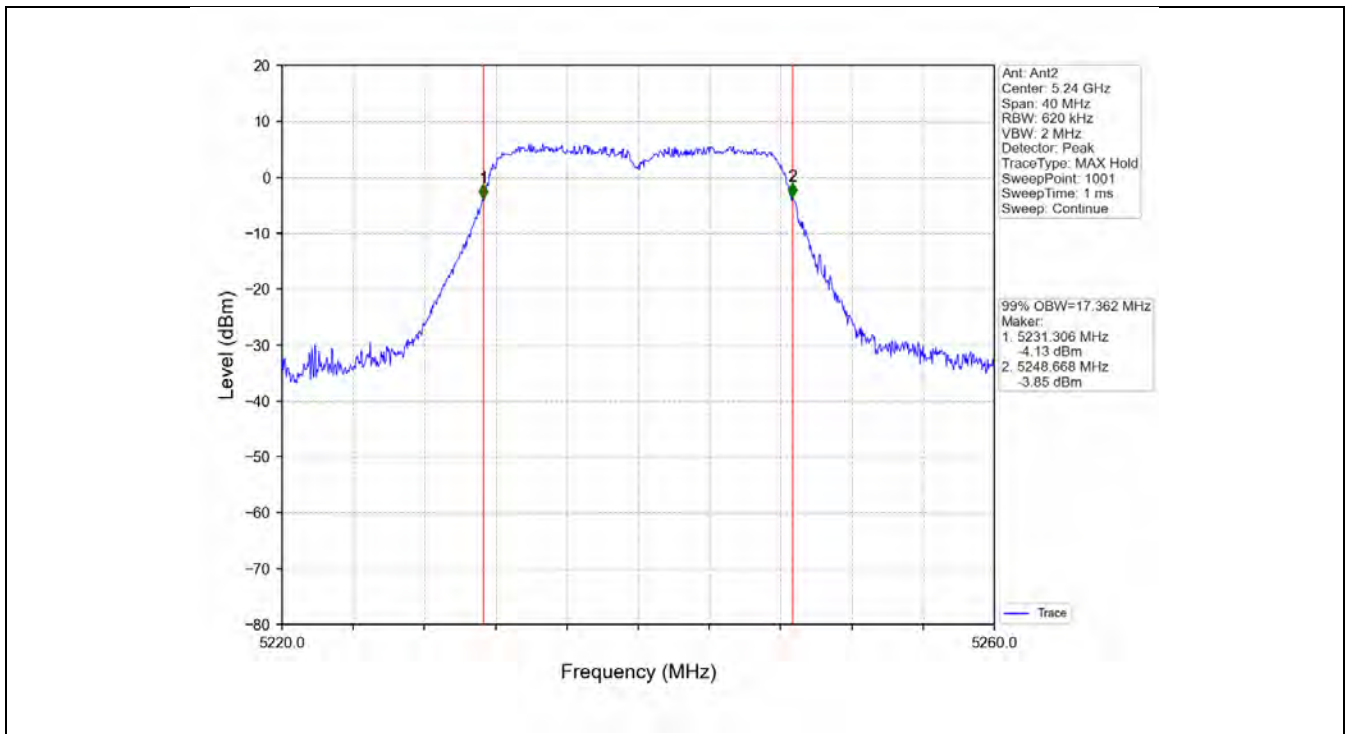

802.11n (HT40)	MIMO	5190	2	18.315	/	Pass	
			1	37.208	/	Pass	
		5230	2	37.334	/	Pass	
			1	37.448	/	Pass	
		5270	2	37.196	/	Pass	
			1	37.419	/	Pass	
		5310	2	37.197	/	Pass	
			1	37.251	/	Pass	
		5510	2	36.950	/	Pass	
			1	37.529	/	Pass	
		5550	2	37.309	/	Pass	
			1	37.447	/	Pass	
		5670	2	37.547	/	Pass	
			1	37.233	/	Pass	
5755	2	36.893	/	Pass			
	1	37.348	/	Pass			
5795	2	37.299	/	Pass			
	1	37.097	/	Pass			
802.11ac (VHT20)	MIMO	5180	2	37.105	/	Pass	
			1	18.430	/	Pass	
		5200	2	18.135	/	Pass	
			1	18.305	/	Pass	
		5240	2	18.514	/	Pass	
			1	18.359	/	Pass	
		5260	2	18.209	/	Pass	
			1	18.300	/	Pass	
		5300	2	18.199	/	Pass	
			1	18.271	/	Pass	
		5320	2	18.279	/	Pass	
			1	18.312	/	Pass	
		5500	2	18.229	/	Pass	
			1	18.506	/	Pass	
		5580	2	18.237	/	Pass	
			1	18.455	/	Pass	
		5700	2	18.206	/	Pass	
			1	18.341	/	Pass	
		5745	2	18.308	/	Pass	
			1	18.304	/	Pass	
5785	2	18.334	/	Pass			
	1	18.320	/	Pass			
5825	2	18.118	/	Pass			
	1	18.325	/	Pass			
802.11ac (VHT40)	MIMO	5190	2	18.229	/	Pass	
			1	37.295	/	Pass	
		5230	2	37.114	/	Pass	
			1	37.443	/	Pass	
		5270	2	36.928	/	Pass	
			1	37.278	/	Pass	
		5310	2	37.061	/	Pass	
			1	37.344	/	Pass	
		5510	2	37.222	/	Pass	
			1	37.182	/	Pass	
		5550	2	36.974	/	Pass	
			1	36.978	/	Pass	
				2	36.965	/	Pass

2.1.2 Test Graph

802.11a_LCH_5745MHz_Ant1_NTNV

802.11a_LCH_5745MHz_Ant2_NTNV

802.11n(HT20)_HCH_5240MHz_Ant1_NTNV

802.11n(HT20)_HCH_5240MHz_Ant2_NTNV