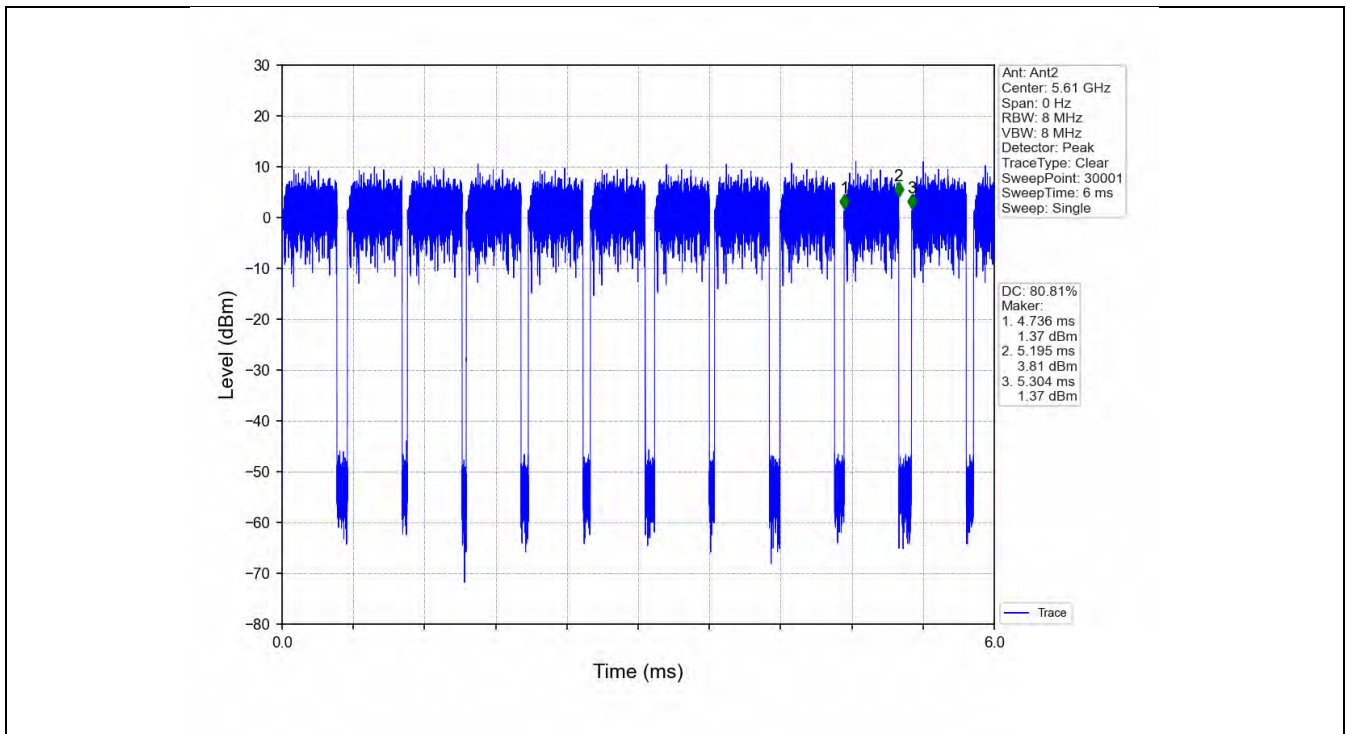

1.2.2 Test Graph

802.11a_HCH_5240MHz_Ant2_NTNV

802.11a_LCH_5260MHz_Ant2_NTNV

802.11a_MCH_5785MHz_Ant2_NTNV

802.11a_HCH_5825MHz_Ant2_NTNV

802.11n(HT40)_HCH_5795MHz_Ant2_NTNV

802.11ac(VHT20)_LCH_5180MHz_Ant2_NTNV

802.11ac(VHT40)_LCH_5755MHz_Ant2_NTNV

802.11ac(VHT40)_HCH_5795MHz_Ant2_NTNV

2. Bandwidth

2.1 OBW

2.1.1 Test Result

Mode	TX Type	Frequency (MHz)	Ant	99% Occupied Bandwidth (MHz)	Limit (MHz)	Verdict
802.11a	SISO	5180	1	17.474	/	Pass
			2	17.451	/	Pass
		5200	1	17.359	/	Pass
			2	17.437	/	Pass
		5240	1	17.310	/	Pass
			2	17.362	/	Pass
		5260	1	17.523	/	Pass
			2	17.452	/	Pass
		5300	1	17.409	/	Pass
			2	17.485	/	Pass
		5320	1	17.454	/	Pass
			2	17.290	/	Pass
		5500	1	17.438	/	Pass
			2	17.380	/	Pass
		5580	1	17.465	/	Pass
			2	17.500	/	Pass
		5700	1	17.698	/	Pass
			2	17.486	/	Pass
5745	1	17.545	/	Pass		
	2	17.398	/	Pass		
5785	1	17.513	/	Pass		
	2	17.421	/	Pass		
5825	1	17.468	/	Pass		
	2	17.406	/	Pass		
802.11n (HT20)	MIMO	5180	1	18.485	/	Pass
			2	18.390	/	Pass
		5200	1	18.431	/	Pass
			2	18.370	/	Pass
		5240	1	18.476	/	Pass
			2	18.182	/	Pass
		5260	1	18.351	/	Pass
			2	18.161	/	Pass
		5300	1	18.373	/	Pass
			2	18.419	/	Pass
		5320	1	18.439	/	Pass
			2	18.271	/	Pass
		5500	1	18.342	/	Pass
			2	18.382	/	Pass
		5580	1	18.284	/	Pass
			2	18.494	/	Pass
		5700	1	18.392	/	Pass
			2	18.247	/	Pass
5745	1	18.404	/	Pass		
	2	18.230	/	Pass		
5785	1	18.383	/	Pass		
	2	18.254	/	Pass		
5825	1	18.366	/	Pass		