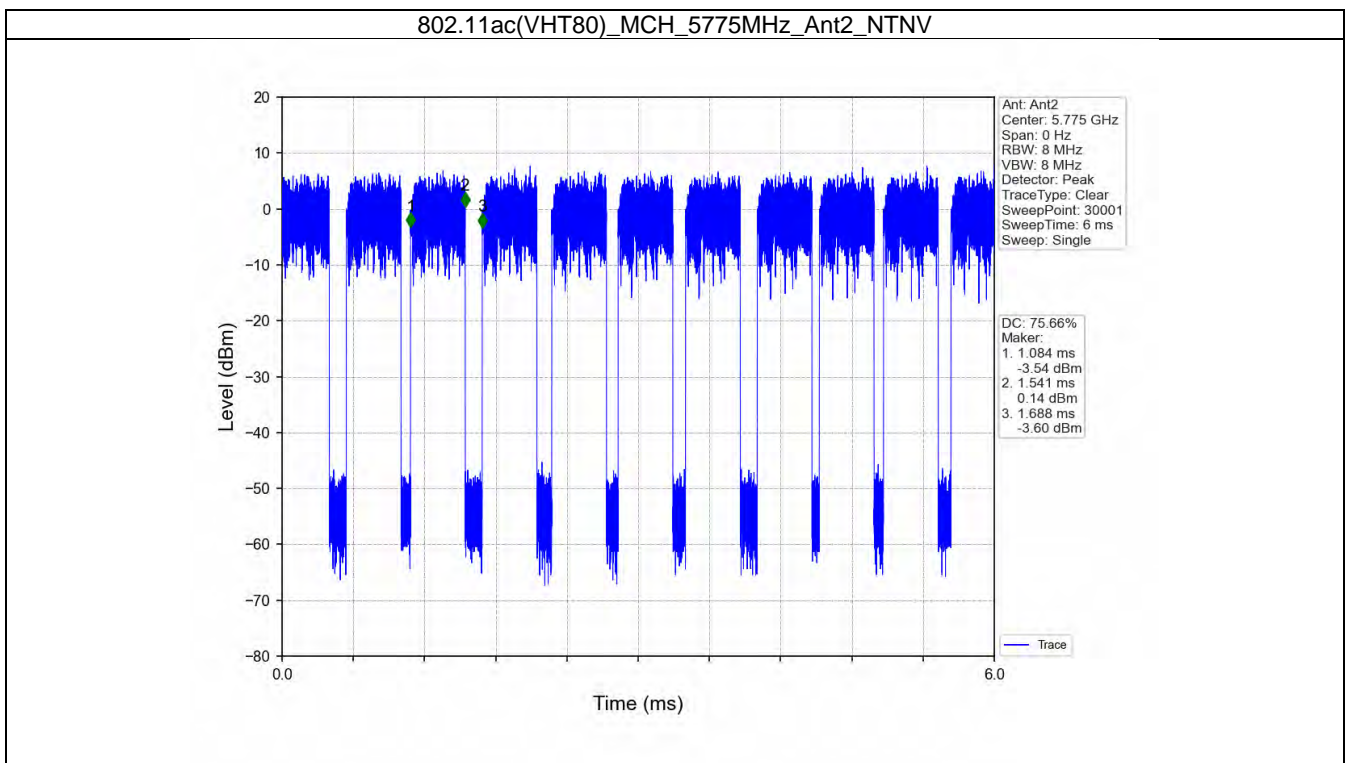

2. Bandwidth

2.1 OBW

2.1.1 Test Result

Mode	TX Type	Frequency (MHz)	Ant	99% Occupied Bandwidth (MHz)	Limit (MHz)	Verdict
802.11a	SISO	5180	1	17.474	/	Pass
			2	17.451	/	Pass
		5200	1	17.359	/	Pass
			2	17.437	/	Pass
		5240	1	17.310	/	Pass
			2	17.362	/	Pass
		5260	1	17.523	/	Pass
			2	17.452	/	Pass
		5300	1	17.409	/	Pass
			2	17.485	/	Pass
		5320	1	17.454	/	Pass
			2	17.290	/	Pass
		5500	1	17.438	/	Pass
			2	17.380	/	Pass
		5580	1	17.465	/	Pass
			2	17.500	/	Pass
		5700	1	17.698	/	Pass
			2	17.486	/	Pass
5745	1	17.545	/	Pass		
	2	17.398	/	Pass		
5785	1	17.513	/	Pass		
	2	17.421	/	Pass		
5825	1	17.468	/	Pass		
	2	17.406	/	Pass		
802.11n (HT20)	MIMO	5180	1	18.485	/	Pass
			2	18.390	/	Pass
		5200	1	18.431	/	Pass
			2	18.370	/	Pass
		5240	1	18.476	/	Pass
			2	18.182	/	Pass
		5260	1	18.351	/	Pass
			2	18.161	/	Pass
		5300	1	18.373	/	Pass
			2	18.419	/	Pass
		5320	1	18.439	/	Pass
			2	18.271	/	Pass
		5500	1	18.342	/	Pass
			2	18.382	/	Pass
		5580	1	18.284	/	Pass
			2	18.494	/	Pass
		5700	1	18.392	/	Pass
			2	18.247	/	Pass
5745	1	18.404	/	Pass		
	2	18.230	/	Pass		
5785	1	18.383	/	Pass		
	2	18.254	/	Pass		
5825	1	18.366	/	Pass