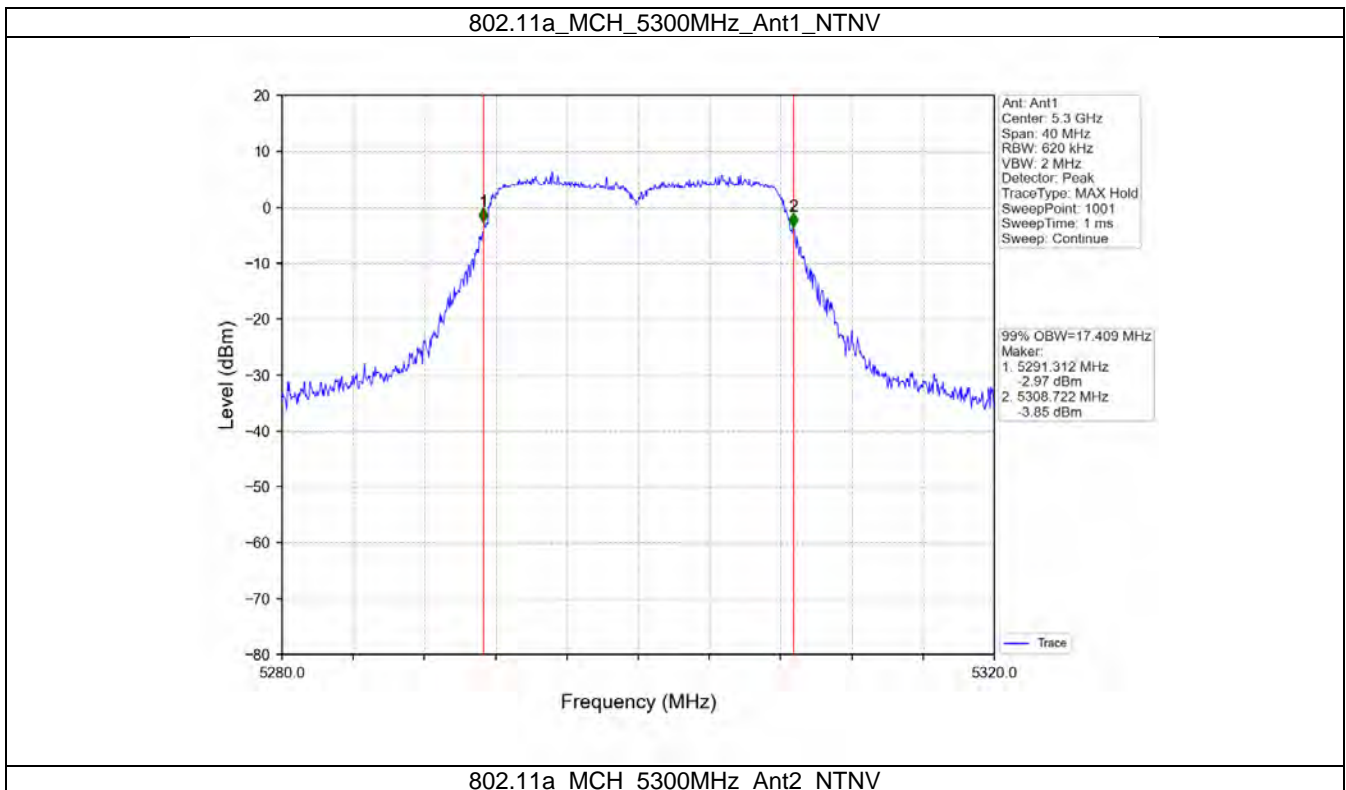

		5670	1	37.133	/	Pass
			2	36.925	/	Pass
		5755	1	37.376	/	Pass
			2	37.016	/	Pass
		5795	1	37.329	/	Pass
			2	36.938	/	Pass
802.11ac (VHT80)	MIMO	5210	1	76.572	/	Pass
			2	75.966	/	Pass
		5290	1	76.069	/	Pass
			2	75.821	/	Pass
		5530	1	76.074	/	Pass
			2	76.121	/	Pass
		5610	1	76.179	/	Pass
			2	76.189	/	Pass
		5775	1	76.482	/	Pass
			2	76.265	/	Pass

2.1.2 Test Graph

802.11a_LCH_5745MHz_Ant1_NTNV

802.11a_LCH_5745MHz_Ant2_NTNV

802.11n(HT20)_HCH_5240MHz_Ant1_NTNV

802.11n(HT20)_HCH_5240MHz_Ant2_NTNV