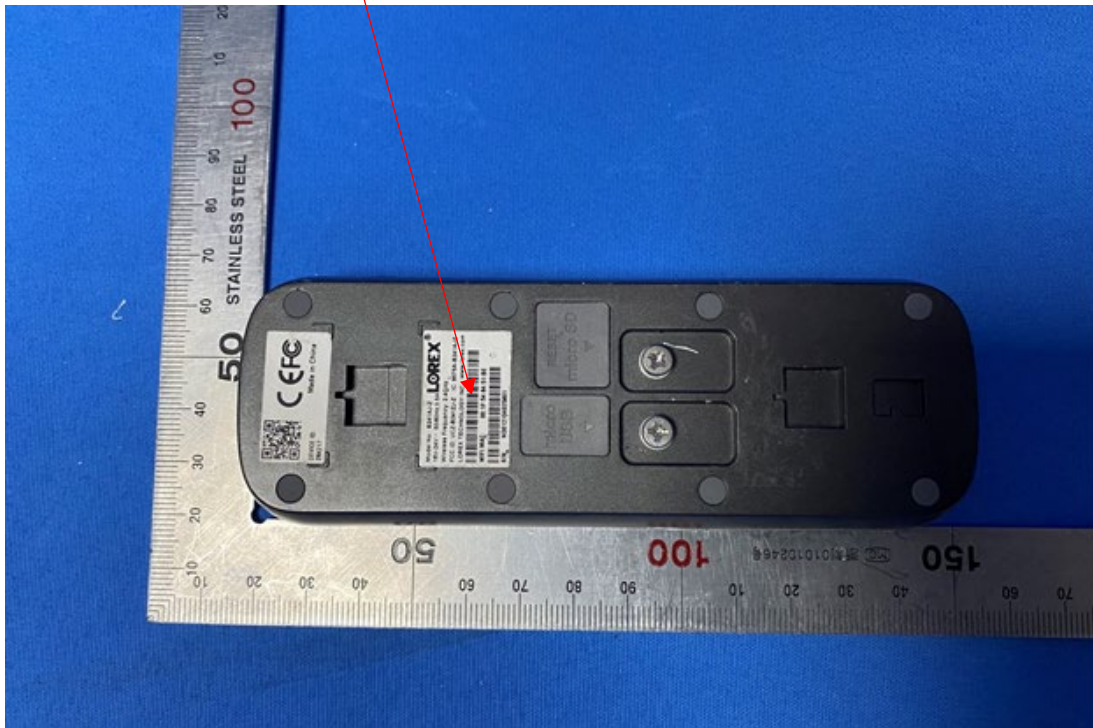

HD Video Doorbell

DH-DB21

16-24 ~ ,0.5A,50-60Hz

P/N:1.0.01.15.11451

WIFI MAC: AA:BB:CC:DD:EE:FF

S/N: #CODE1#

FCC ID:SVNDH-IPC-DB21

MADE IN CHINA

Remark: It's hard to put FCC statement on the product due to device's irregular appearance. FCC statement will be placed in the user manual which the device is marketed.