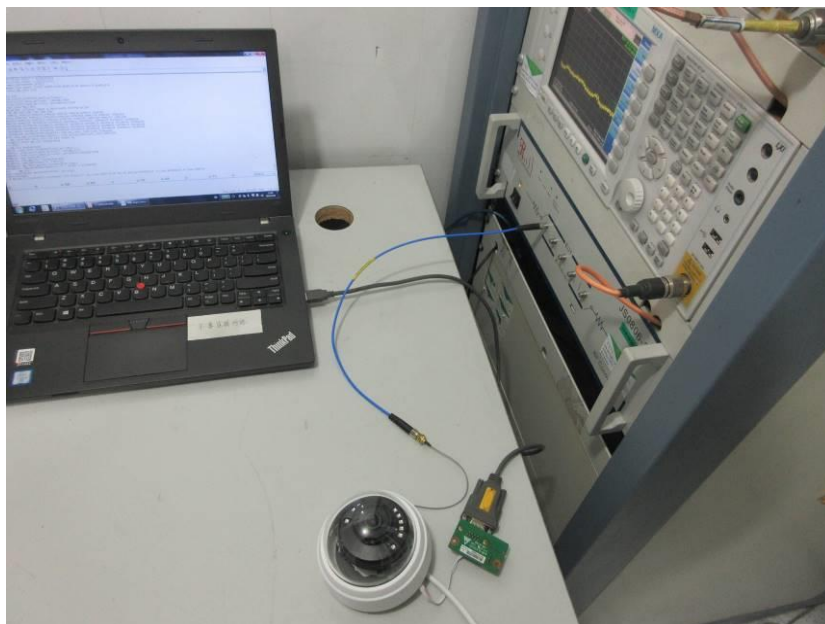

Test Setup Photos-FCC

Applicant:	Zhejiang Dahua Vision Technology Co., Ltd.
Address of Applicant:	No.1199, Bin'an Road, Binjiang District, Hangzhou, P.R. China
Equipment Under Test (EUT):	
Product Name:	CONSUMER CAMERA
Model No.:	IPC-D1B40P-W

1 Contents

	Page
1 CONTENTS.....	2
2 EQUIPMENT UNDER TEST PICTURES.....	3
2.1 Conducted Emissions at AC Power Line (150kHz-30MHz) Test Setup	3
2.2 Conducted Peak Output Power Test Setup.....	3
2.3 Spurious emissions	4

2 EQUIPMENT UNDER TEST PICTURES

2.1 Conducted Emissions at AC Power Line (150kHz-30MHz) Test Setup

2.2 Conducted Peak Output Power Test Setup

2.3 Spurious emissions

30MHz-1GHz

Above 1GHz

Zoom:

End