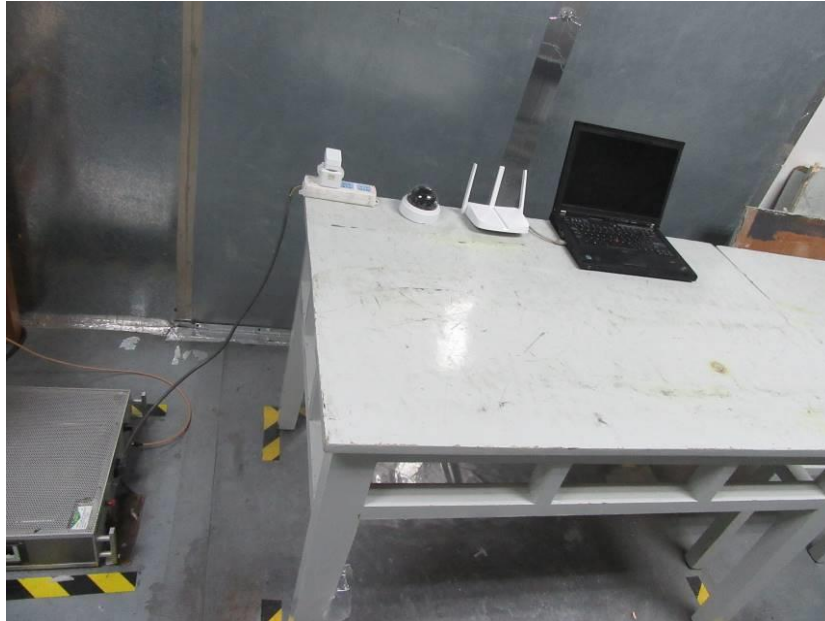

Test Setup Photos-FCC

Applicant:	Zhejiang Dahua Vision Technology Co., Ltd.
Address of Applicant:	No.1199, Bin'an Road, Binjiang District, Hangzhou, P.R. China
Equipment Under Test (EUT):	
Product Name:	CONSUMER CAMERA
Model No.:	IPC-D1B40P-W

1 Contents

	Page
1 CONTENTS.....	2
2 EQUIPMENT UNDER TEST PICTURES.....	3
2.1 Conducted Emissions at AC Power Line (150kHz-30MHz) Test Setup	3
2.2 Conducted Peak Output Power Test Setup.....	3
2.3 Spurious emissions	4

2 EQUIPMENT UNDER TEST PICTURES

2.1 Conducted Emissions at AC Power Line (150kHz-30MHz) Test Setup

2.2 Conducted Peak Output Power Test Setup

2.3 Spurious emissions

30MHz-1GHz

Above 1GHz

Zoom:

End