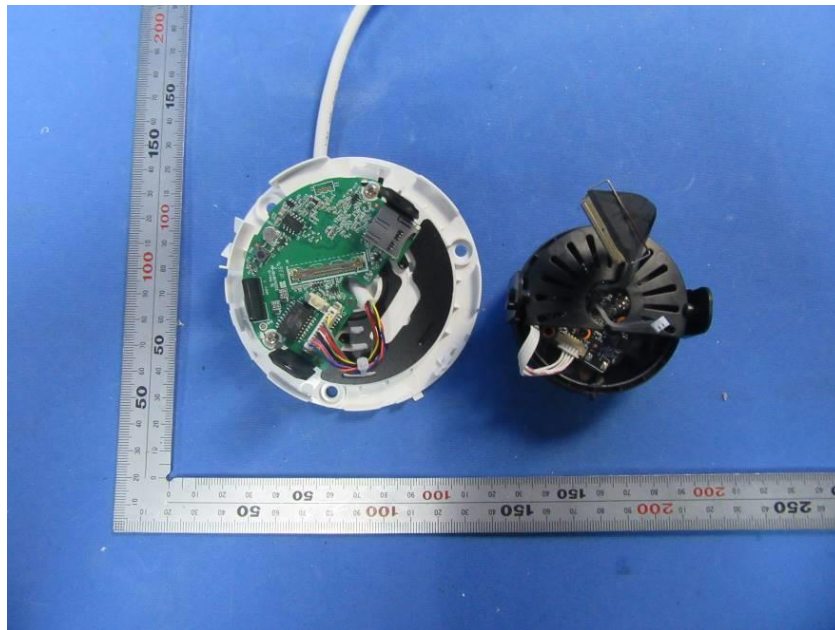

Internal Photos

Applicant:	Zhejiang Dahua Vision Technology Co., Ltd.
Address of Applicant:	No.1199, Bin'an Road, Binjiang District, Hangzhou, P.R. China
Equipment Under Test (EUT):	
Product Name:	CONSUMER CAMERA
Model No.:	IPC-D1B40P-W