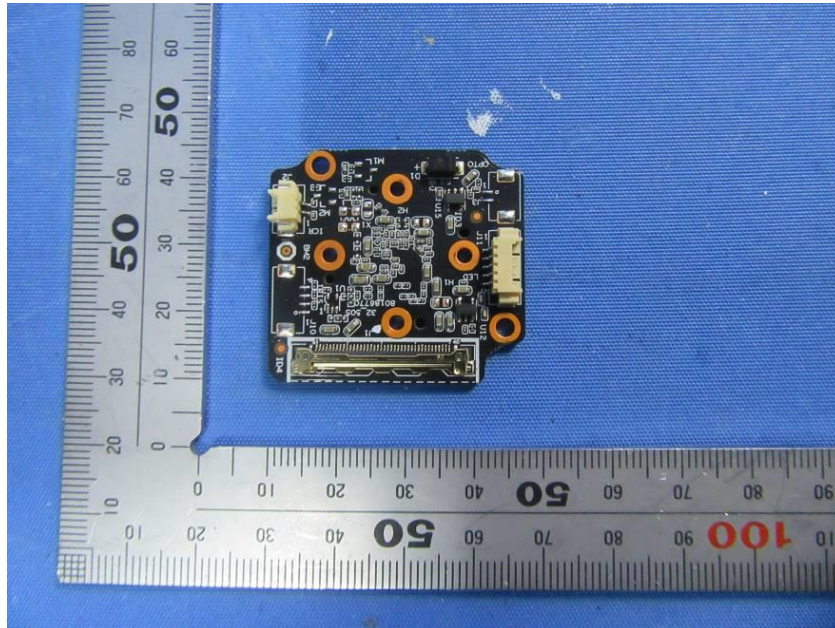

Internal Photos

Applicant:	Zhejiang Dahua Vision Technology Co., Ltd.
Address of Applicant:	No.1199, Bin'an Road, Binjiang District, Hangzhou, P.R. China
Equipment Under Test (EUT):	
Product Name:	CONSUMER CAMERA
Model No.:	IPC-D1B40P-W