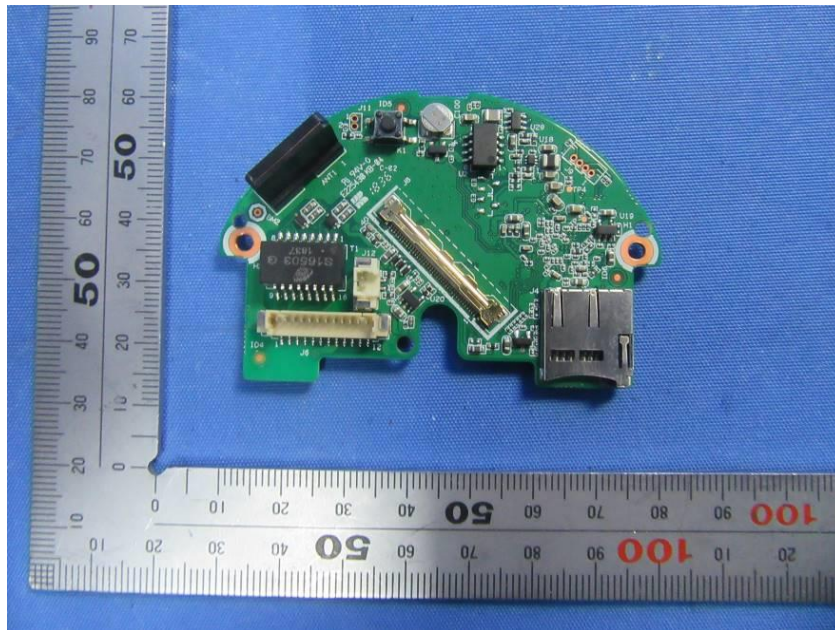

Internal Photos

Applicant:	Zhejiang Dahua Vision Technology Co., Ltd.
Address of Applicant:	No.1199, Bin'an Road, Binjiang District, Hangzhou, P.R. China
Equipment Under Test (EUT):	
Product Name:	CONSUMER CAMERA
Model No.:	IPC-D1B40P-W