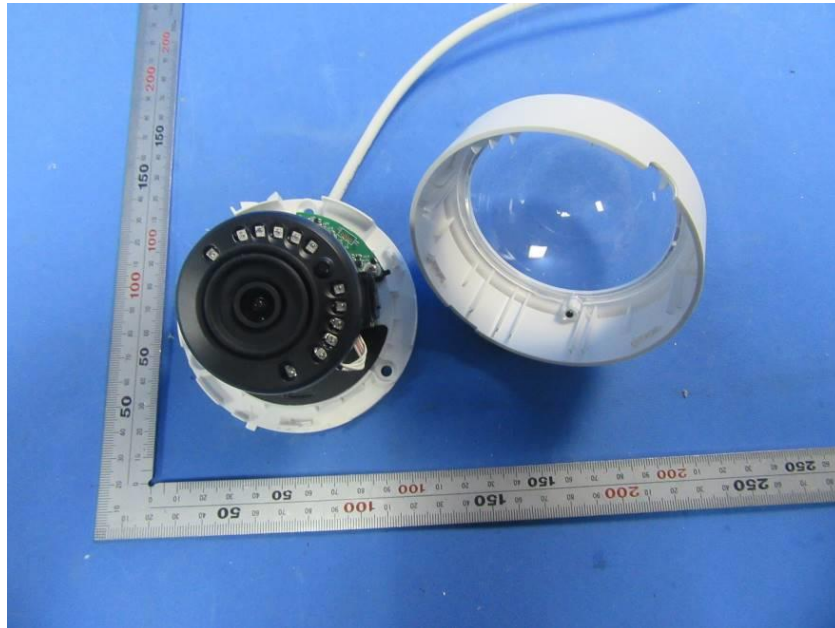

Internal Photos

Applicant:	Zhejiang Dahua Vision Technology Co., Ltd.
Address of Applicant:	No.1199, Bin'an Road, Binjiang District, Hangzhou, P.R. China
Equipment Under Test (EUT):	
Product Name:	CONSUMER CAMERA
Model No.:	IPC-D1B40P-W