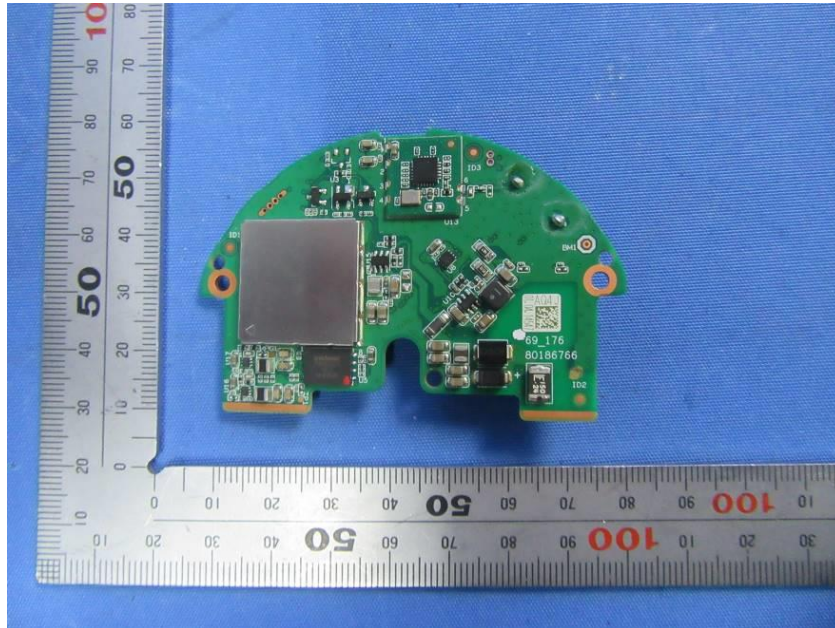

Internal Photos

Applicant:	Zhejiang Dahua Vision Technology Co., Ltd.
Address of Applicant:	No.1199, Bin'an Road, Binjiang District, Hangzhou, P.R. China
Equipment Under Test (EUT):	
Product Name:	CONSUMER CAMERA
Model No.:	IPC-D1B40P-W