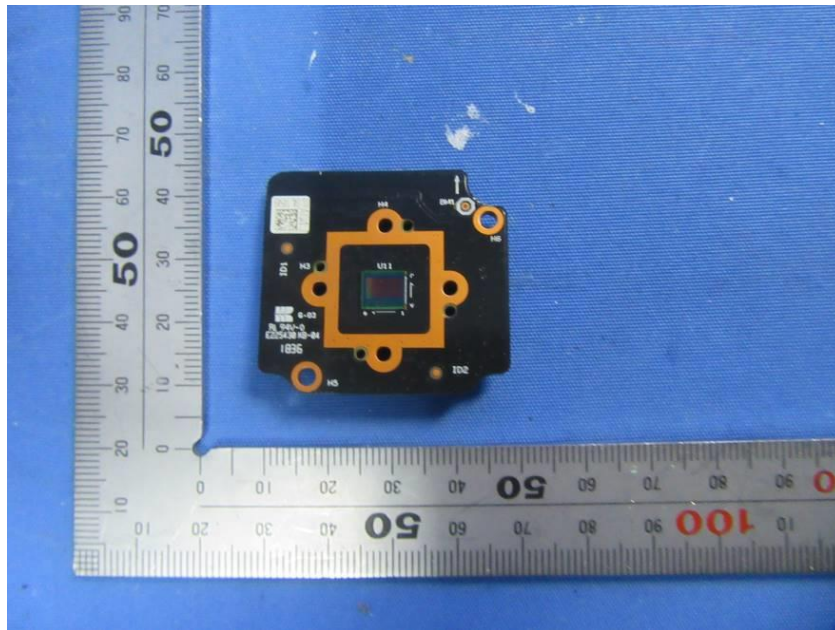

Internal Photos

Applicant:	Zhejiang Dahua Vision Technology Co., Ltd.
Address of Applicant:	No.1199, Bin'an Road, Binjiang District, Hangzhou, P.R. China
Equipment Under Test (EUT):	
Product Name:	CONSUMER CAMERA
Model No.:	IPC-D1B40P-W