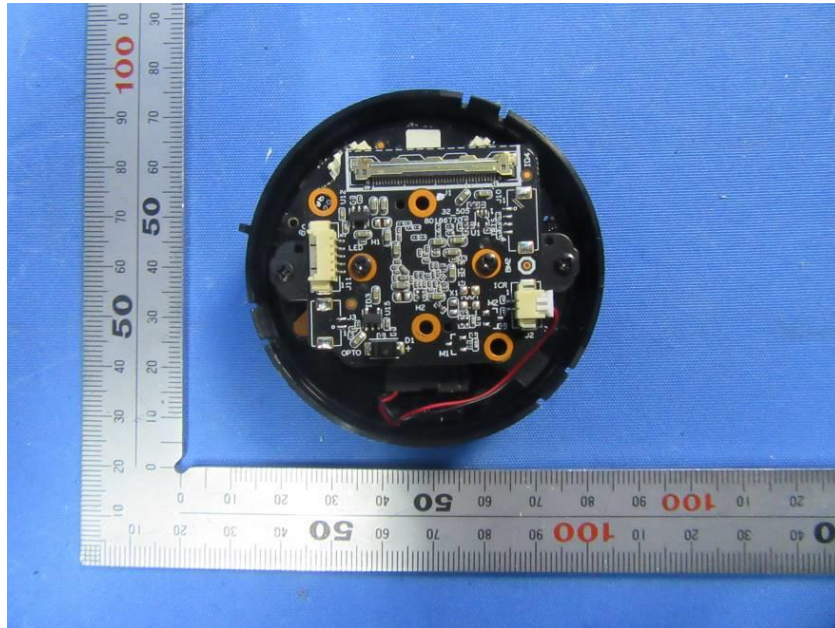

Internal Photos

Applicant:	Zhejiang Dahua Vision Technology Co., Ltd.
Address of Applicant:	No.1199, Bin'an Road, Binjiang District, Hangzhou, P.R. China
Equipment Under Test (EUT):	
Product Name:	CONSUMER CAMERA
Model No.:	IPC-D1B40P-W