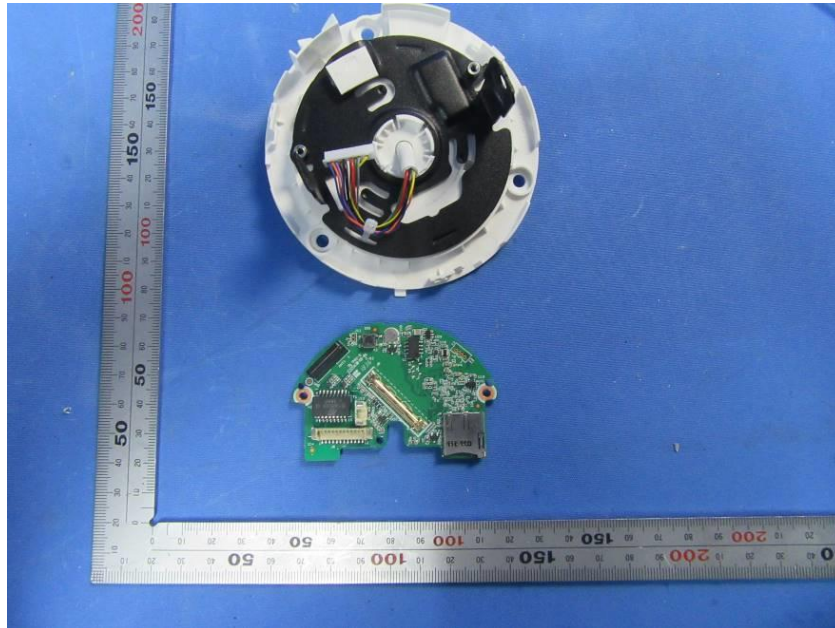

Internal Photos

Applicant:	Zhejiang Dahua Vision Technology Co., Ltd.
Address of Applicant:	No.1199, Bin'an Road, Binjiang District, Hangzhou, P.R. China
Equipment Under Test (EUT):	
Product Name:	CONSUMER CAMERA
Model No.:	IPC-D1B40P-W