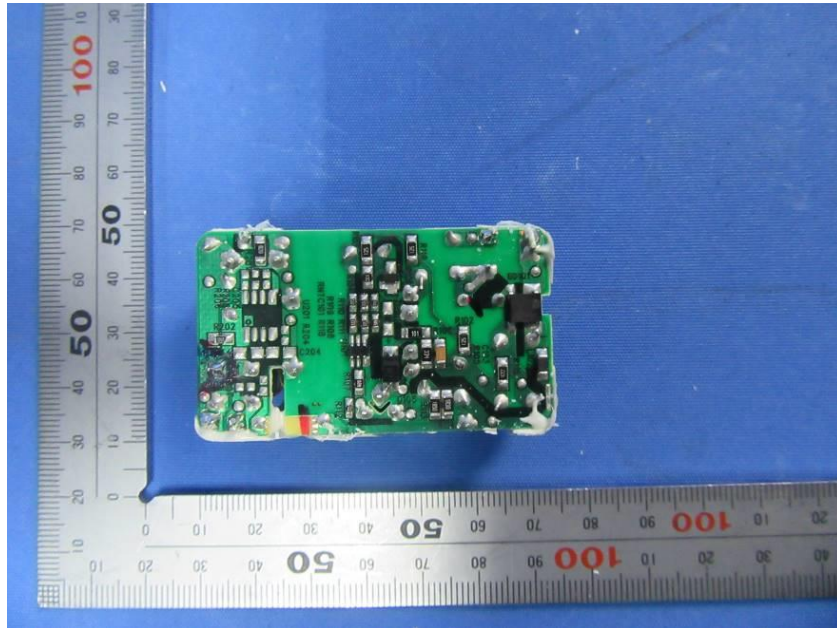

Internal Photos

Applicant:	Zhejiang Dahua Vision Technology Co., Ltd.
Address of Applicant:	No.1199, Bin'an Road, Binjiang District, Hangzhou, P.R. China
Equipment Under Test (EUT):	
Product Name:	CONSUMER CAMERA
Model No.:	IPC-D1B40P-W