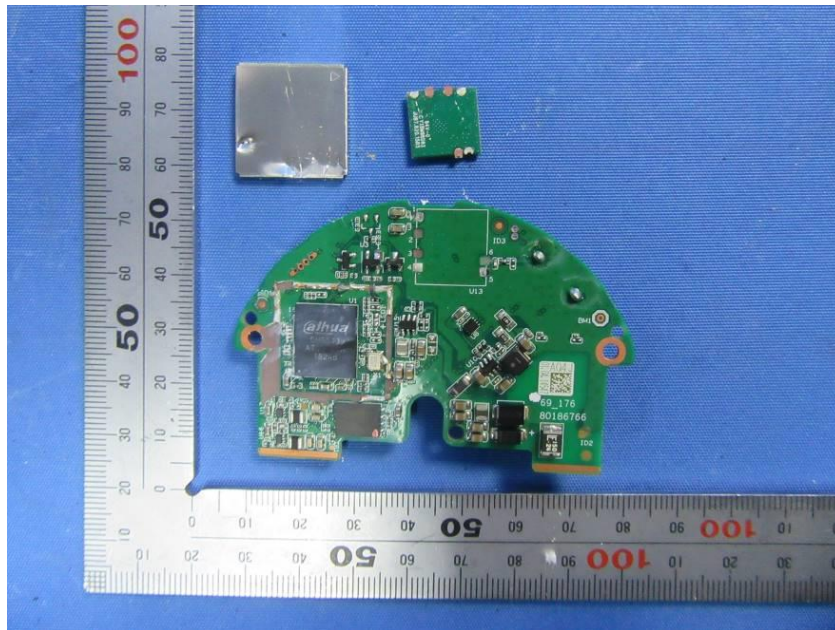

Internal Photos

Applicant:	Zhejiang Dahua Vision Technology Co., Ltd.
Address of Applicant:	No.1199, Bin'an Road, Binjiang District, Hangzhou, P.R. China
Equipment Under Test (EUT):	
Product Name:	CONSUMER CAMERA
Model No.:	IPC-D1B40P-W