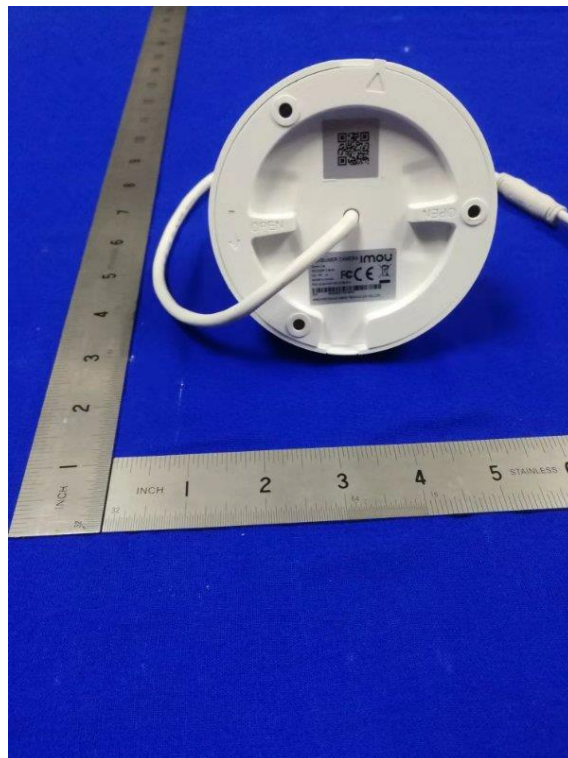

## **External Photos**

<b>Applicant:</b>	Zhejiang Dahua Vision Technology Co., Ltd.
<b>Address of Applicant:</b>	No.1199, Bin'an Road, Binjiang District, Hangzhou, P.R. China
<b>Equipment Under Test (EUT):</b>	
<b>Product Name:</b>	CONSUMER CAMERA
<b>Model No.:</b>	IPC-D1B40P-W