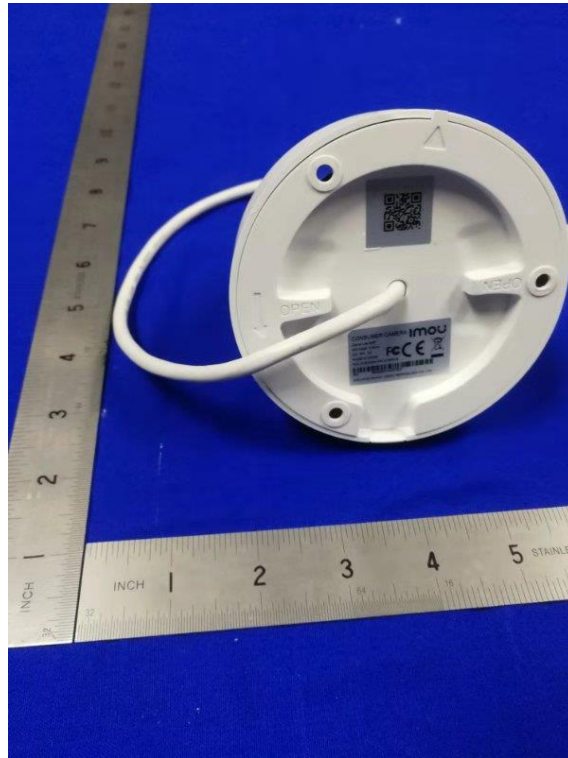

## **External Photos**

<b>Applicant:</b>	Zhejiang Dahua Vision Technology Co., Ltd.
<b>Address of Applicant:</b>	No.1199, Bin'an Road, Binjiang District, Hangzhou, P.R. China
<b>Equipment Under Test (EUT):</b>	
<b>Product Name:</b>	CONSUMER CAMERA
<b>Model No.:</b>	IPC-D1B40P-W