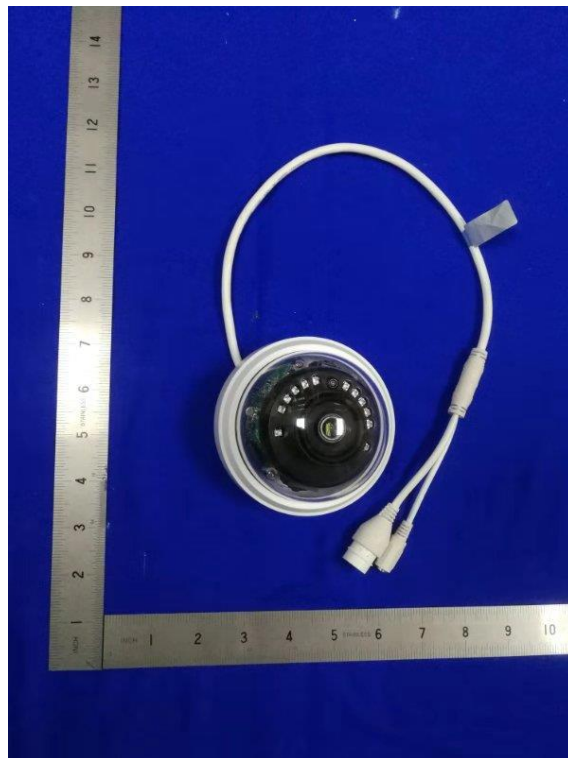

## **External Photos**

<b>Applicant:</b>	Zhejiang Dahua Vision Technology Co., Ltd.
<b>Address of Applicant:</b>	No.1199, Bin'an Road, Binjiang District, Hangzhou, P.R. China
<b>Equipment Under Test (EUT):</b>	
<b>Product Name:</b>	CONSUMER CAMERA
<b>Model No.:</b>	IPC-D1B40P-W