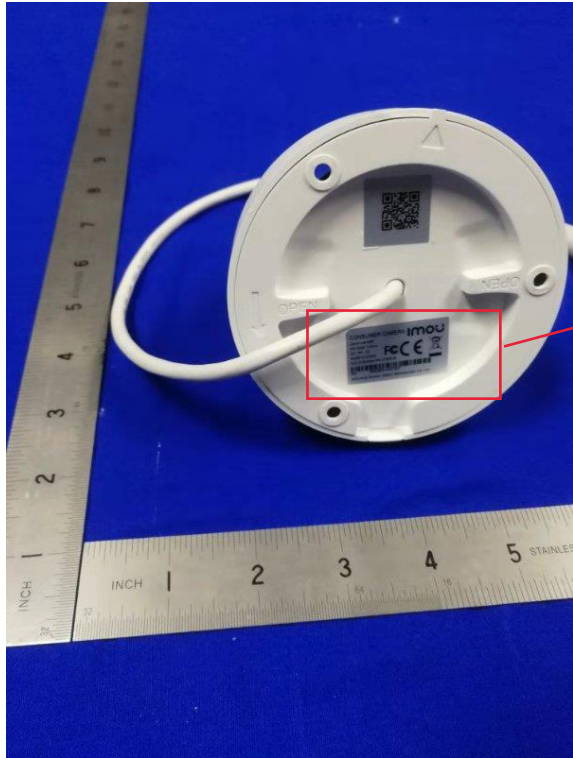

CONSUMER CAMERA

imou

Dome Lite

IPC-D22P 3.6mm

12V  1A

MADE IN CHINA

FCC ID:SVNDH-IPC-D18X0-A

FCCE

S/N: 4E003EDYAG798DF

ZHEJIANG DAHUA VISION TECHNOLOGY CO.,LTD

This device complies with Part 15 of the FCC Rules. Operation is subject to the following two conditions: (1) this device may not cause harmful interference, and (2) this device must accept any interference received, including interference that may cause undesired operation.