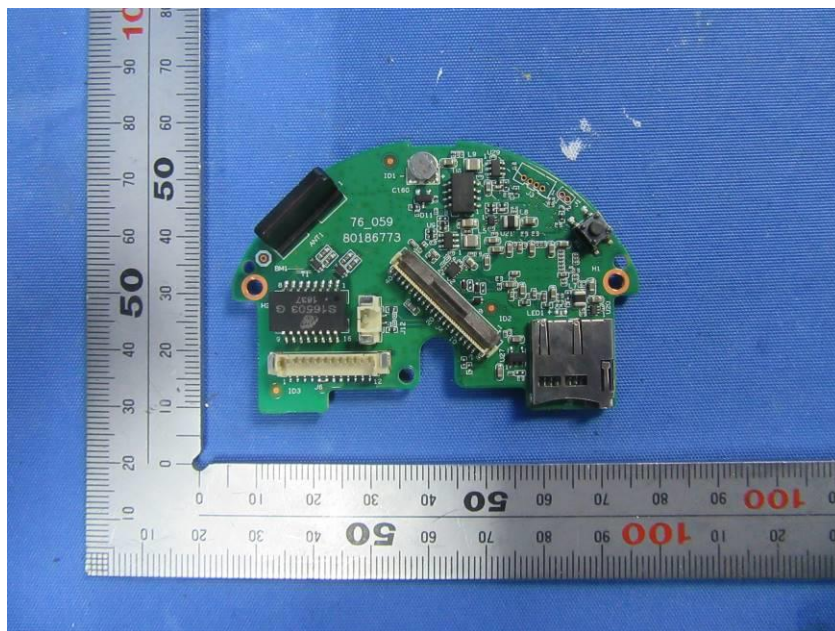

## **Internal Photos**

|                                    |   |
|------------------------------------|---|
| <b>Applicant:</b>                  | Zhejiang Dahua Vision Technology Co., Ltd.                    |
| <b>Address of Applicant:</b>       | No.1199, Bin'an Road, Binjiang District, Hangzhou, P.R. China |
| <b>Equipment Under Test (EUT):</b> |   |
| <b>Product Name:</b>               | CONSUMER CAMERA   |
| <b>Model No.:</b>                  | IPC-D1B20P-W  |

**End**