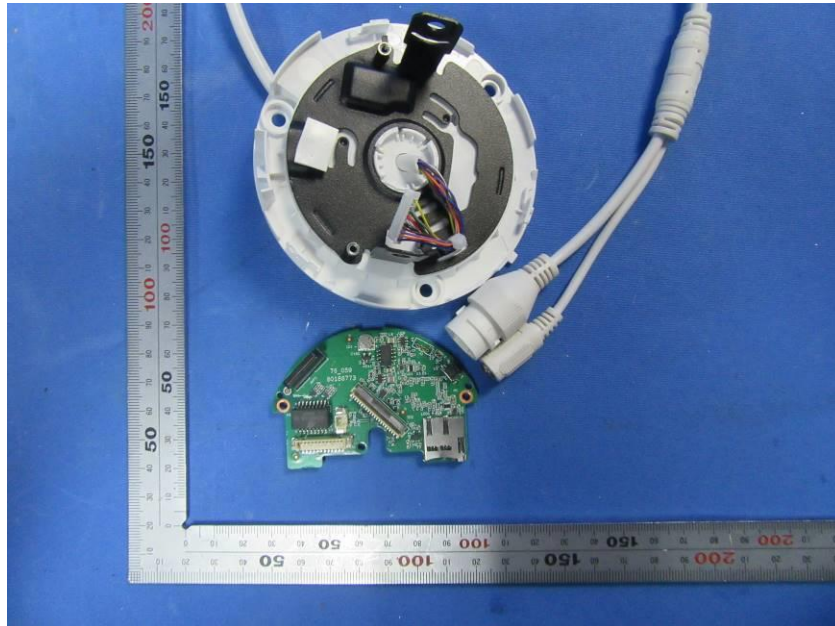

## **Internal Photos**

|                                    |   |
|------------------------------------|---|
| <b>Applicant:</b>                  | Zhejiang Dahua Vision Technology Co., Ltd.                    |
| <b>Address of Applicant:</b>       | No.1199, Bin'an Road, Binjiang District, Hangzhou, P.R. China |
| <b>Equipment Under Test (EUT):</b> |   |
| <b>Product Name:</b>               | CONSUMER CAMERA   |
| <b>Model No.:</b>                  | IPC-D1B20P-W  |