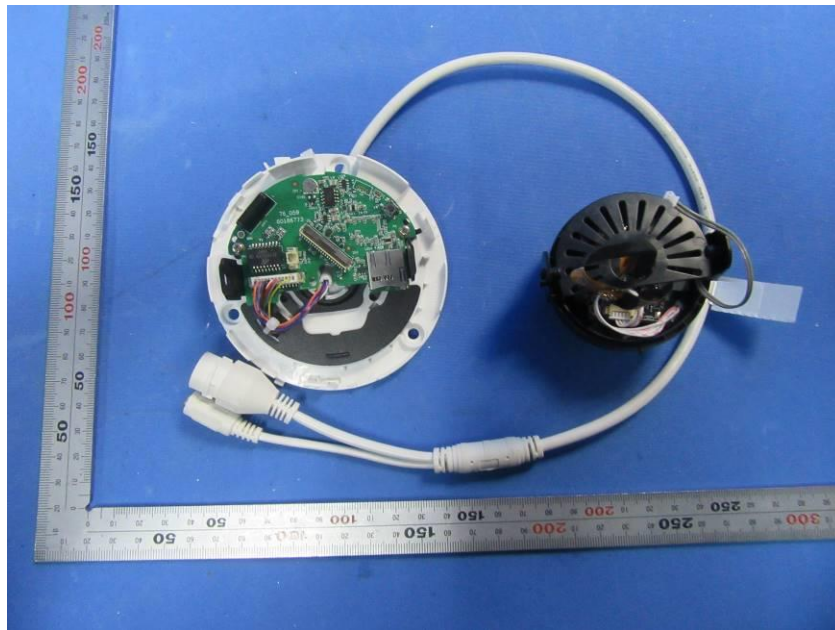

## **Internal Photos**

|                                    |   |
|------------------------------------|---|
| <b>Applicant:</b>                  | Zhejiang Dahua Vision Technology Co., Ltd.                    |
| <b>Address of Applicant:</b>       | No.1199, Bin'an Road, Binjiang District, Hangzhou, P.R. China |
| <b>Equipment Under Test (EUT):</b> |   |
| <b>Product Name:</b>               | CONSUMER CAMERA   |
| <b>Model No.:</b>                  | IPC-D1B20P-W  |