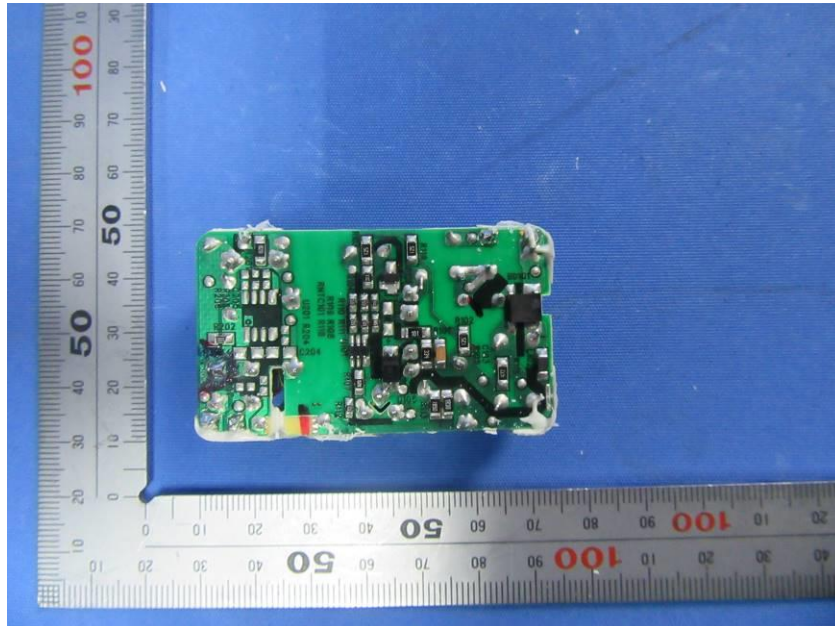

## **Internal Photos**

|                                    |   |
|------------------------------------|---|
| <b>Applicant:</b>                  | Zhejiang Dahua Vision Technology Co., Ltd.                    |
| <b>Address of Applicant:</b>       | No.1199, Bin'an Road, Binjiang District, Hangzhou, P.R. China |
| <b>Equipment Under Test (EUT):</b> |   |
| <b>Product Name:</b>               | CONSUMER CAMERA   |
| <b>Model No.:</b>                  | IPC-D1B20P-W  |

**End**