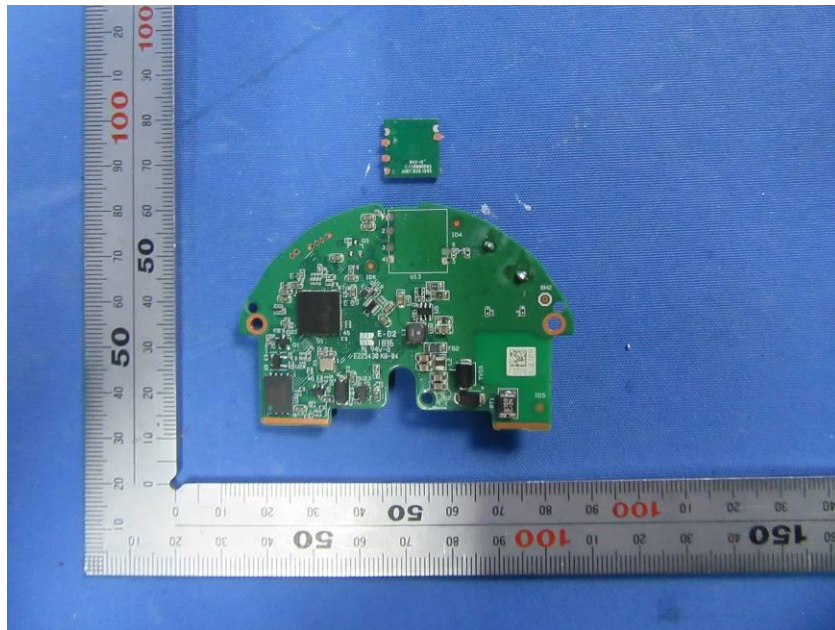

## **Internal Photos**

|                                    |   |
|------------------------------------|---|
| <b>Applicant:</b>                  | Zhejiang Dahua Vision Technology Co., Ltd.                    |
| <b>Address of Applicant:</b>       | No.1199, Bin'an Road, Binjiang District, Hangzhou, P.R. China |
| <b>Equipment Under Test (EUT):</b> |   |
| <b>Product Name:</b>               | CONSUMER CAMERA   |
| <b>Model No.:</b>                  | IPC-D1B20P-W  |