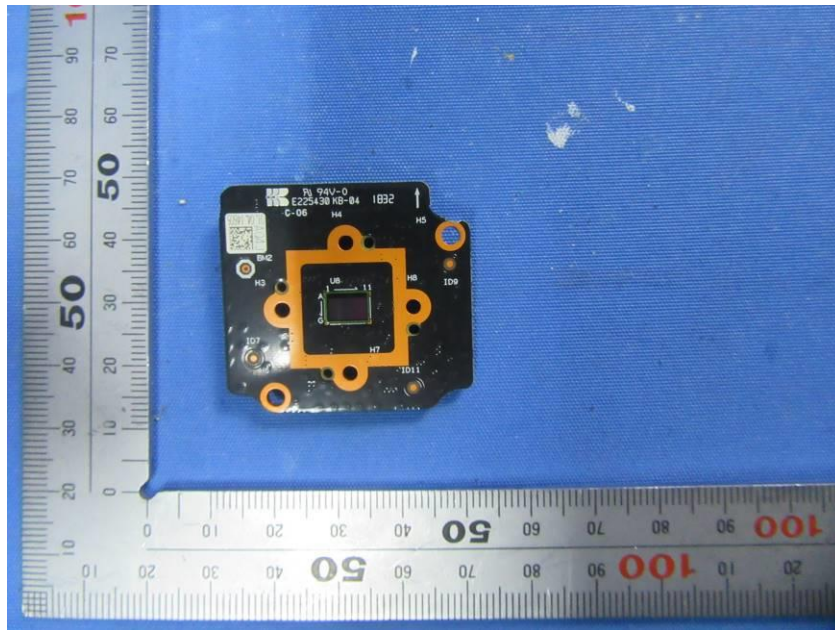

## **Internal Photos**

|                                    |   |
|------------------------------------|---|
| <b>Applicant:</b>                  | Zhejiang Dahua Vision Technology Co., Ltd.                    |
| <b>Address of Applicant:</b>       | No.1199, Bin'an Road, Binjiang District, Hangzhou, P.R. China |
| <b>Equipment Under Test (EUT):</b> |   |
| <b>Product Name:</b>               | CONSUMER CAMERA   |
| <b>Model No.:</b>                  | IPC-D1B20P-W  |

**End**