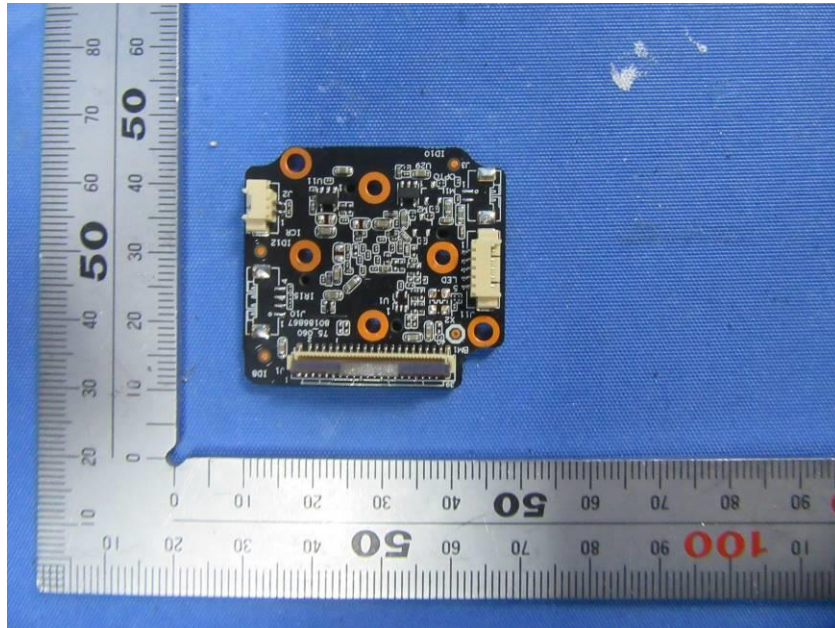

## **Internal Photos**

|                                    |   |
|------------------------------------|---|
| <b>Applicant:</b>                  | Zhejiang Dahua Vision Technology Co., Ltd.                    |
| <b>Address of Applicant:</b>       | No.1199, Bin'an Road, Binjiang District, Hangzhou, P.R. China |
| <b>Equipment Under Test (EUT):</b> |   |
| <b>Product Name:</b>               | CONSUMER CAMERA   |
| <b>Model No.:</b>                  | IPC-D1B20P-W  |

**End**