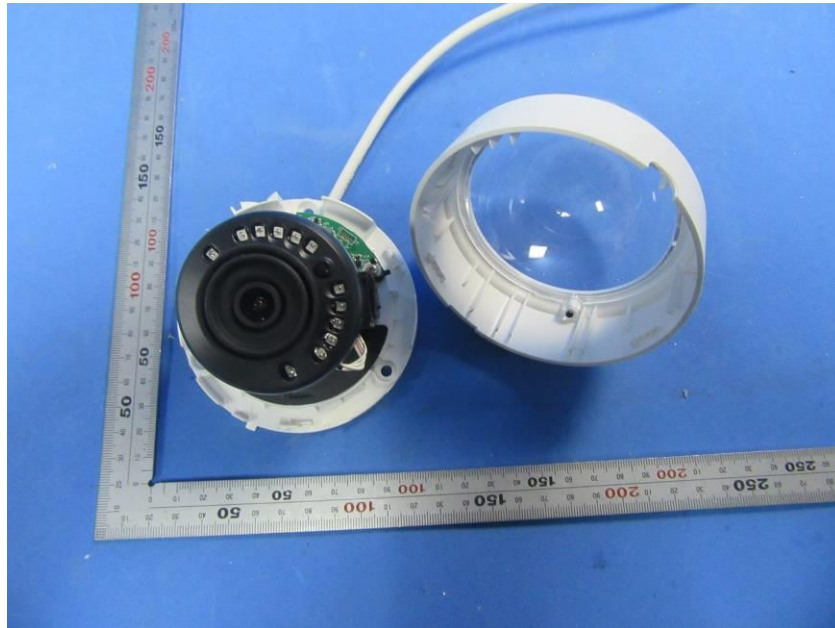

## **Internal Photos**

|                                    |   |
|------------------------------------|---|
| <b>Applicant:</b>                  | Zhejiang Dahua Vision Technology Co., Ltd.                    |
| <b>Address of Applicant:</b>       | No.1199, Bin'an Road, Binjiang District, Hangzhou, P.R. China |
| <b>Equipment Under Test (EUT):</b> |   |
| <b>Product Name:</b>               | CONSUMER CAMERA   |
| <b>Model No.:</b>                  | IPC-D1B20P-W  |