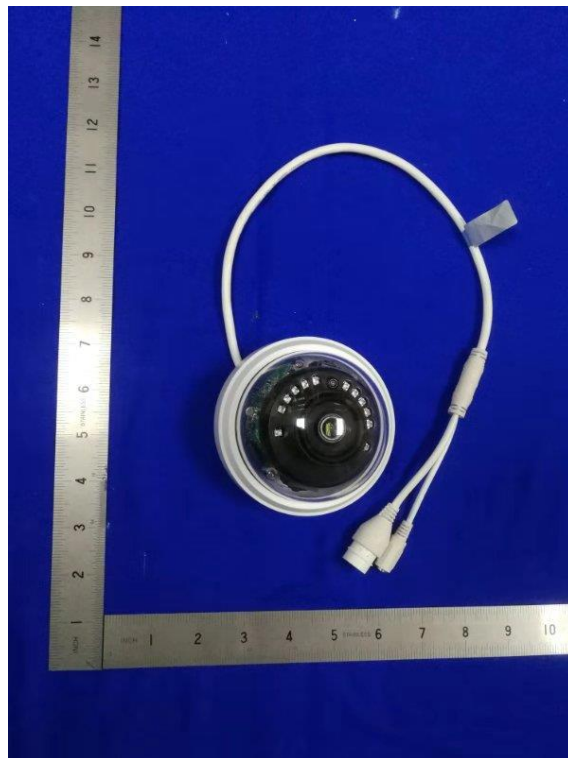

External Photos

Applicant:	Zhejiang Dahua Vision Technology Co., Ltd.
Address of Applicant:	No.1199, Bin'an Road, Binjiang District, Hangzhou, P.R. China
Equipment Under Test (EUT):	
Product Name:	CONSUMER CAMERA
Model No.:	IPC-D1B20P-W