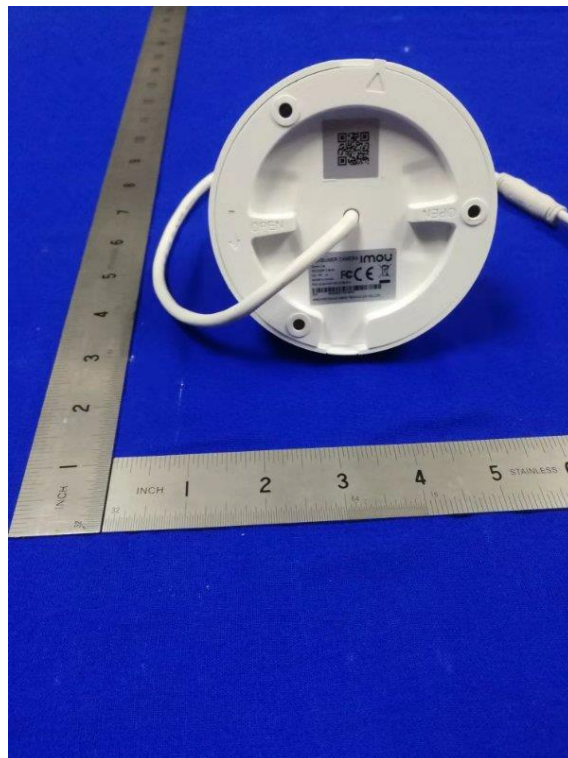

External Photos

Applicant:	Zhejiang Dahua Vision Technology Co., Ltd.
Address of Applicant:	No.1199, Bin'an Road, Binjiang District, Hangzhou, P.R. China
Equipment Under Test (EUT):	
Product Name:	CONSUMER CAMERA
Model No.:	IPC-D1B20P-W