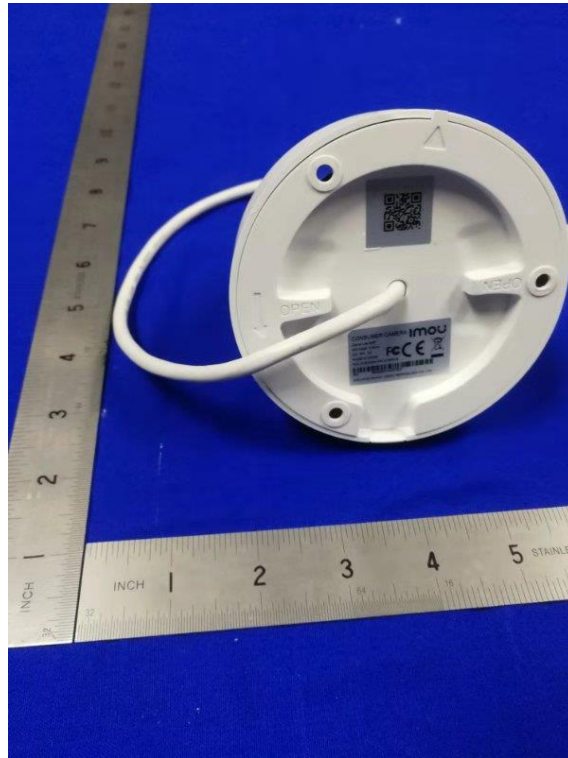

External Photos

Applicant:	Zhejiang Dahua Vision Technology Co., Ltd.
Address of Applicant:	No.1199, Bin'an Road, Binjiang District, Hangzhou, P.R. China
Equipment Under Test (EUT):	
Product Name:	CONSUMER CAMERA
Model No.:	IPC-D1B20P-W