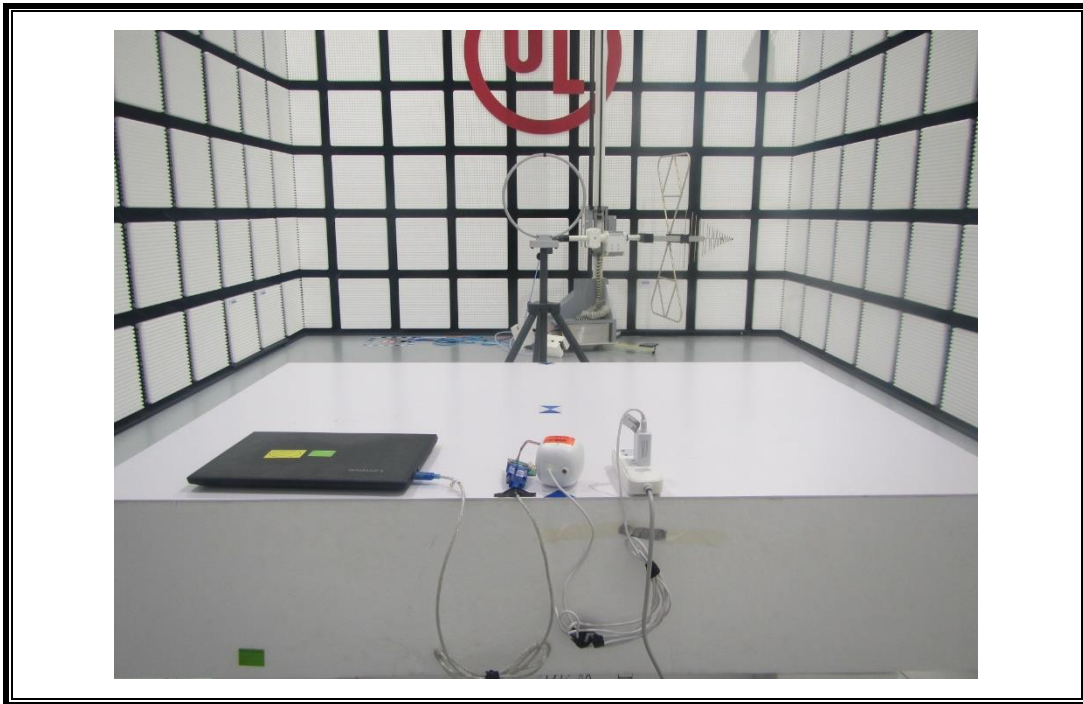

# **Setup Photographs**

RADIATED RF MEASUREMENT SETUP (30MHz ~ 1 GHz)

POWERLINE CONDUCTED EMISSIONS MEASUREMENT SETUP

RADIATED RF MEASUREMENT SETUP (Below 30MHz)

RADIATED RF MEASUREMENT SETUP (Above 1G – X axis)

RADIATED RF MEASUREMENT SETUP (Above 1G – Y axis)

RADIATED RF MEASUREMENT SETUP (Above 1G – Z axis)