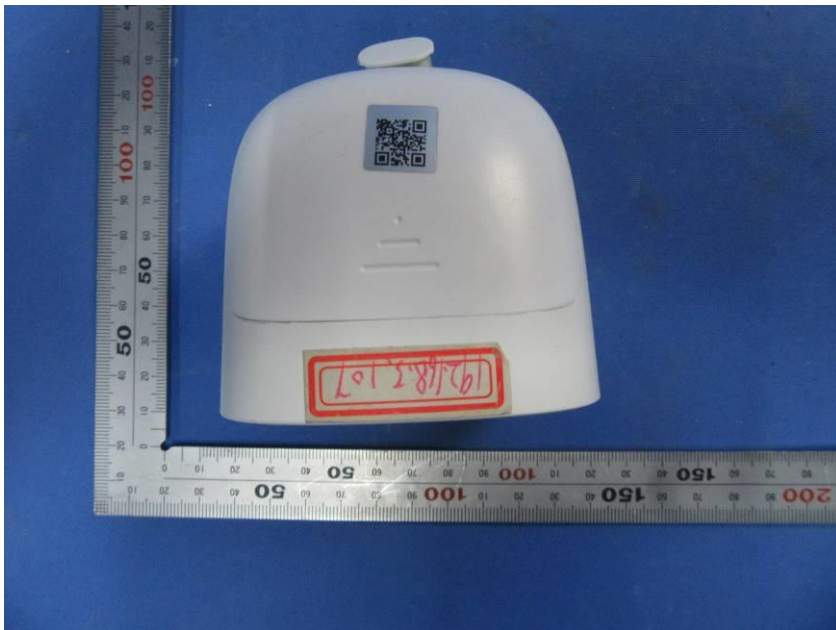

External Photos

Applicant:	Zhejiang Dahua Vision Technology Co., Ltd.
Address of Applicant:	No.1199, Bin'an Road, Binjiang District, Hangzhou, P.R. China
Equipment Under Test (EUT):	
Product Name:	CONSUMER CAMERA
Model No.:	IPC-B26EP