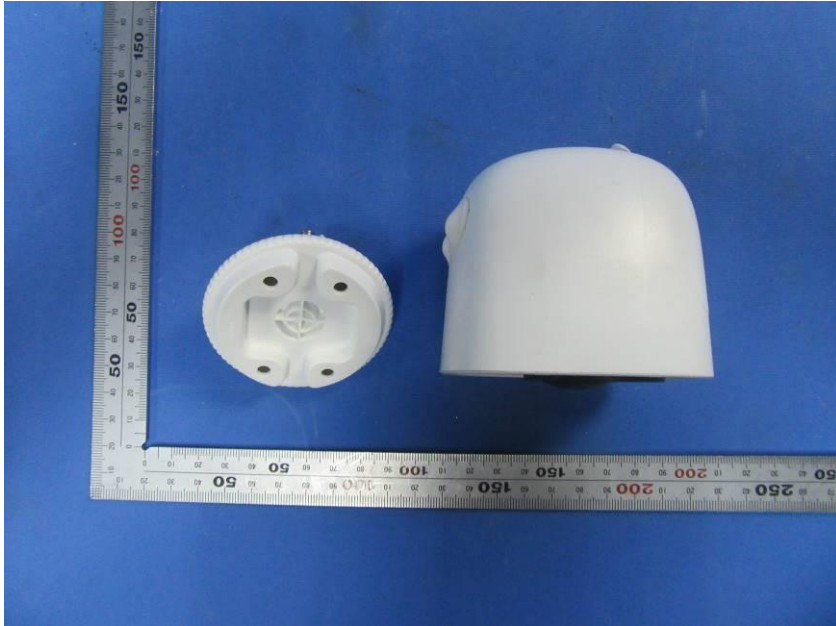

External Photos

Applicant:	Zhejiang Dahua Vision Technology Co., Ltd.
Address of Applicant:	No.1199, Bin'an Road, Binjiang District, Hangzhou, P.R. China
Equipment Under Test (EUT):	
Product Name:	CONSUMER CAMERA
Model No.:	IPC-B26EP