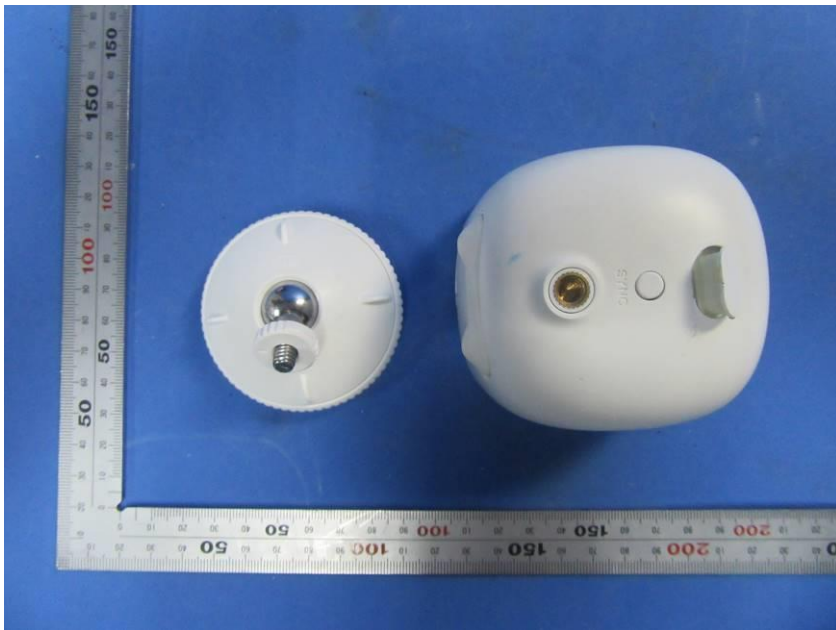

External Photos

Applicant:	Zhejiang Dahua Vision Technology Co., Ltd.
Address of Applicant:	No.1199, Bin'an Road, Binjiang District, Hangzhou, P.R. China
Equipment Under Test (EUT):	
Product Name:	CONSUMER CAMERA
Model No.:	IPC-B26EP