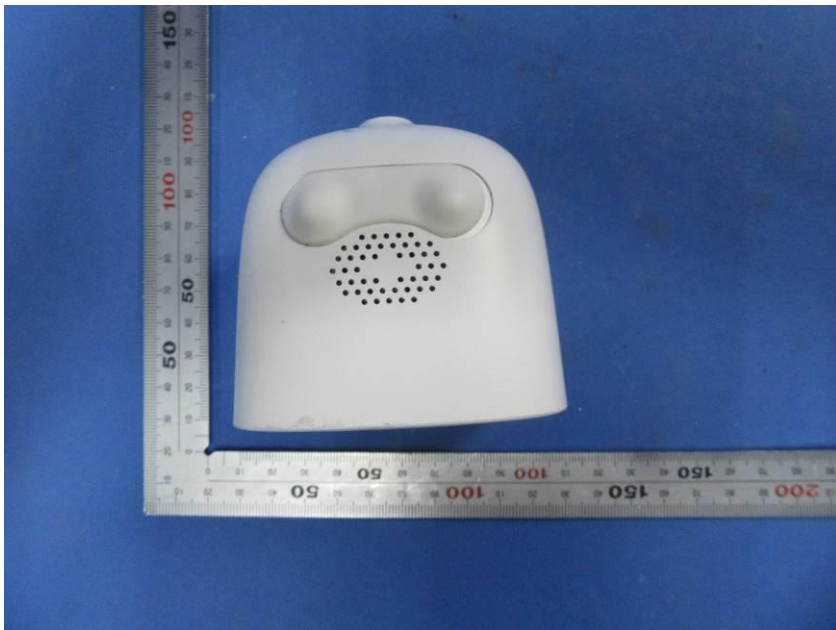

External Photos

Applicant:	Zhejiang Dahua Vision Technology Co., Ltd.
Address of Applicant:	No.1199, Bin'an Road, Binjiang District, Hangzhou, P.R. China
Equipment Under Test (EUT):	
Product Name:	CONSUMER CAMERA
Model No.:	IPC-B26EP