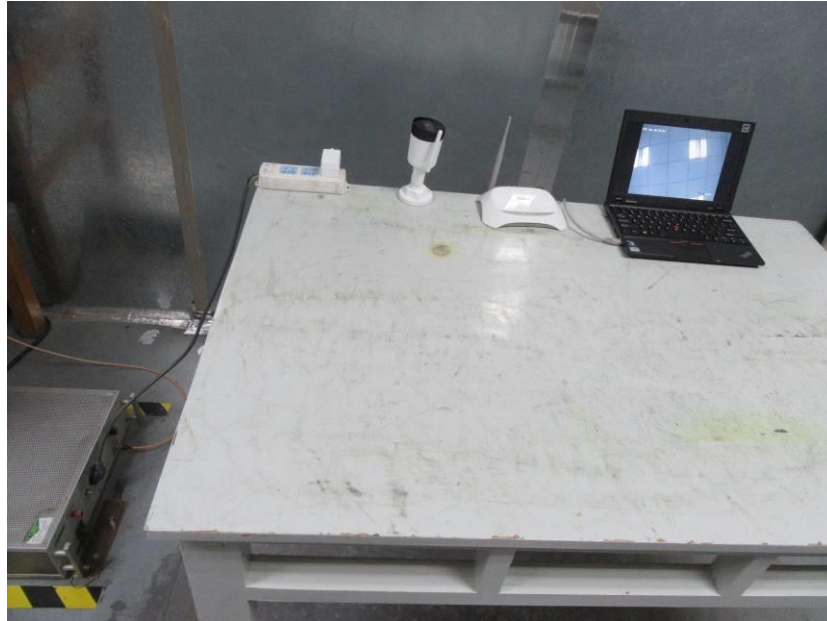

Test Setup Photos-FCC

Applicant:	Zhejiang Dahua Vision Technology Co., Ltd.
Address of Applicant:	No.1199, Bin'an Road, Binjiang District, Hangzhou, P.R. China
Equipment Under Test (EUT):	
Product Name:	CONSUMER CAMERA
Model No.:	IPC-G42P

1 Contents

	Page
1 CONTENTS.....	2
2 EQUIPMENT UNDER TEST PICTURES.....	3
2.1 Conducted Emissions at AC Power Line (150kHz-30MHz) Test Setup	3
2.2 Conducted Peak Output Power Test Setup.....	3
2.3 Spurious emissions	4

2 EQUIPMENT UNDER TEST PICTURES

2.1 Conducted Emissions at AC Power Line (150kHz-30MHz) Test Setup

2.2 Conducted Peak Output Power Test Setup

2.3 Spurious emissions

30MHz-1GHz

Above 1GHz

Zoom:

End