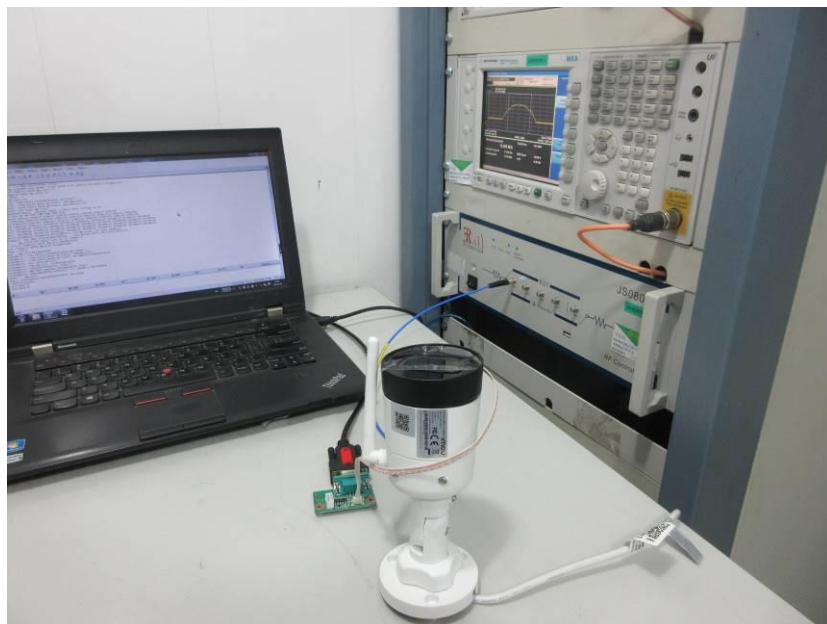

Test Setup Photos-FCC

Applicant:	Zhejiang Dahua Vision Technology Co., Ltd.
Address of Applicant:	No.1199, Bin'an Road, Binjiang District, Hangzhou, P.R. China
Equipment Under Test (EUT):	
Product Name:	CONSUMER CAMERA
Model No.:	IPC-G42P

1 Contents

	Page
1 CONTENTS.....	2
2 EQUIPMENT UNDER TEST PICTURES.....	3
2.1 Conducted Emissions at AC Power Line (150kHz-30MHz) Test Setup	3
2.2 Conducted Peak Output Power Test Setup.....	3
2.3 Spurious emissions	4

2 EQUIPMENT UNDER TEST PICTURES

2.1 Conducted Emissions at AC Power Line (150kHz-30MHz) Test Setup

2.2 Conducted Peak Output Power Test Setup

2.3 Spurious emissions

30MHz-1GHz

Above 1GHz

Zoom:

End